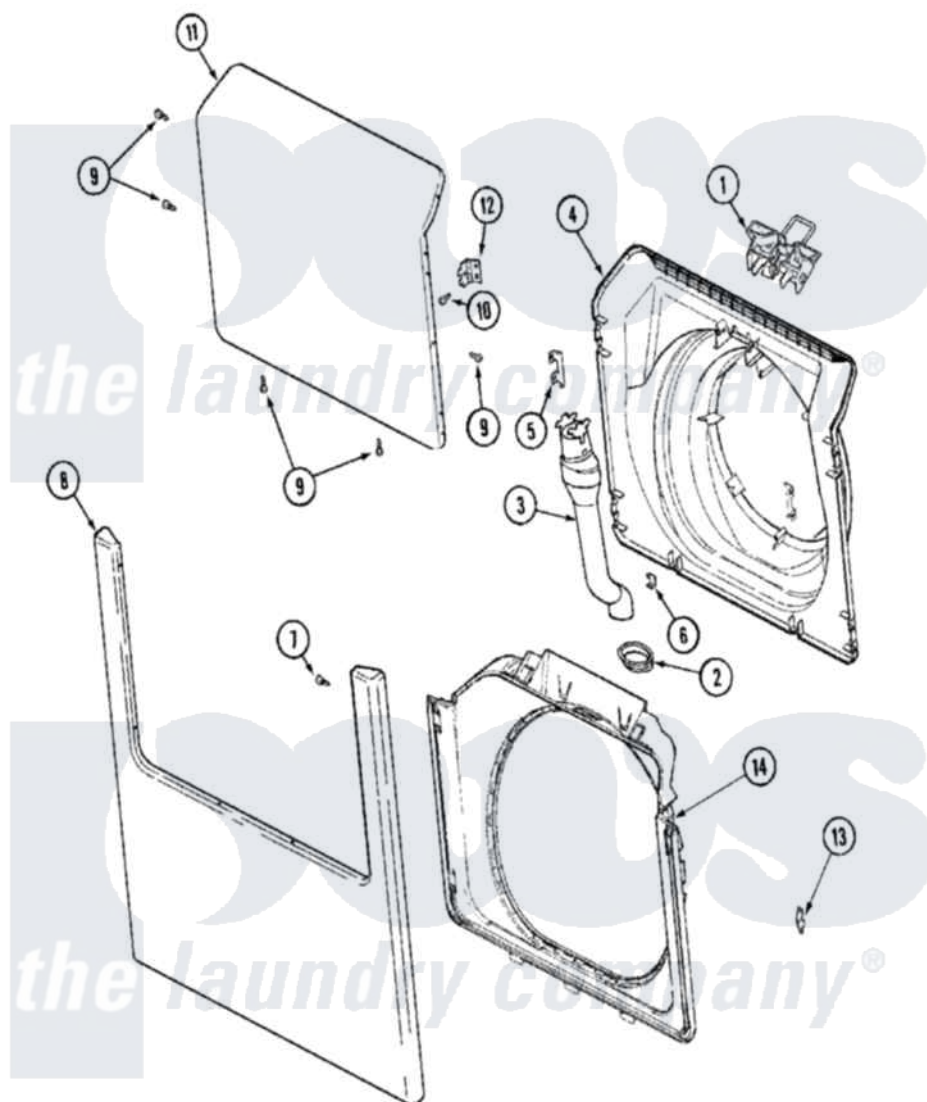

Maytag MAH21PDA3W 09 - DOOR, FRONT PANEL & SHROUD

Maytag [Commercial Maytag MAH21PDA3W Washer Parts](#) Parts Diagram 09 - DOOR, FRONT PANEL & SHROUD
 Click on the part number to view part

Item	Original Part Number	Replaced By	Status	Part Description
001	22003269			Door, Lock Hoop Assembly
002	22003075			Grommet, Vent Tube
003	22002990	22003850		Vent Tube Assembly
004	22003275			Door, Inner/Door Strike
005	22002038			Clip, Door
006	22002039			Clip, Door
007	22002243			Screw, Front Panel And Hinge
"	22002244			Clip, Grounding
008	22002049			Clip Note: Clip, Front Panel
"	22002836			Panel, Front
009	22002063			Screw No.8-18AB Wafer Head
010	22002062	98006631		Screw
011	22003785			Door, Outer
012	22002798			Hinge, Door
013	22002095	12001994		Cover
"	33001764			Cover, Hinge Hole