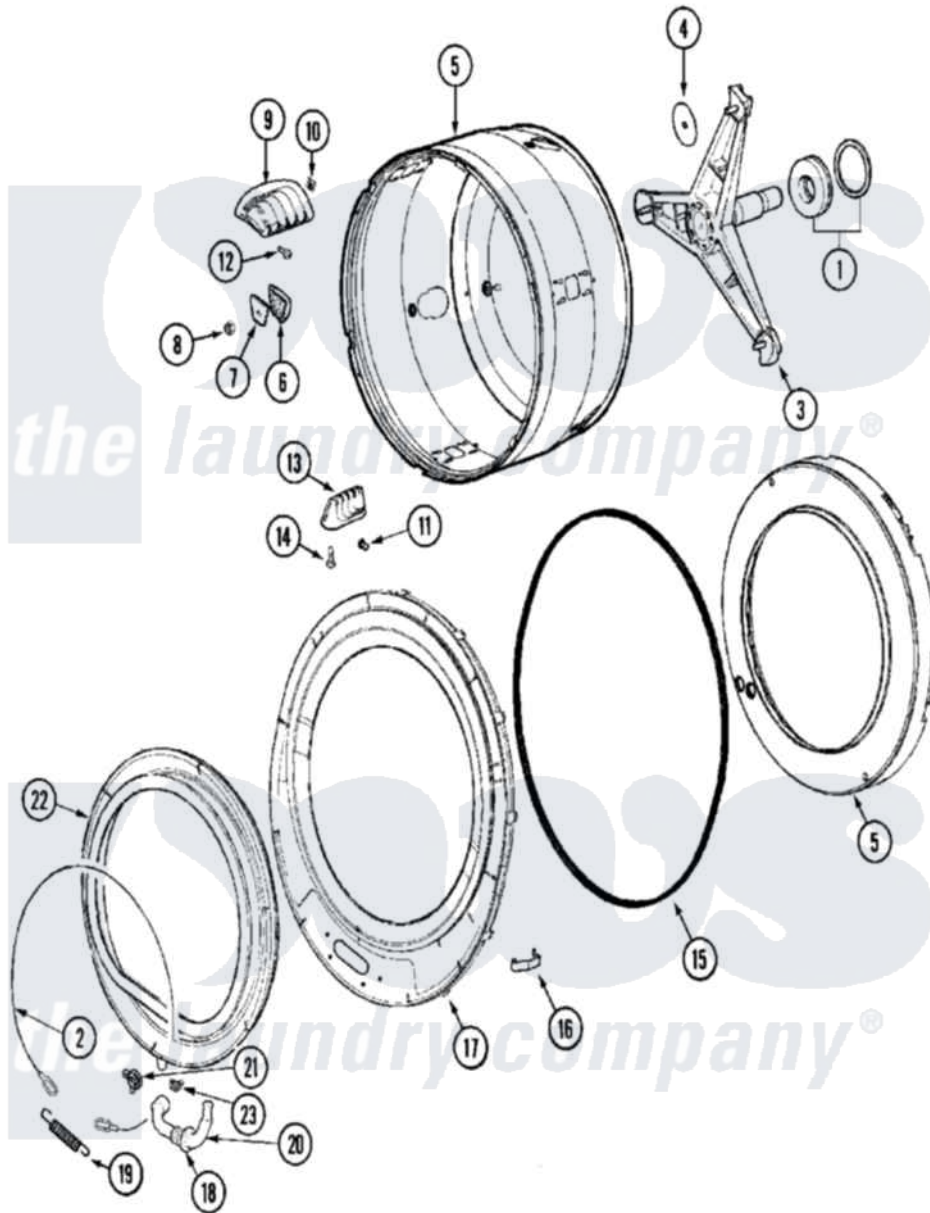

# Maytag MAH21PDAGW 08 - SPINNER ASSEMBLY & OUTER TUB COVER

Maytag [Commercial Maytag MAH21PDAGW Washer Parts](#) Parts Diagram 08 - SPINNER ASSEMBLY & OUTER TUB COVER

[Click on the part number to view part](#)

Item	Original Part Number	Replaced By	Status	Part Description
001	12001478	<a href="#">12002022</a>		Lip Seal Kit
"	<a href="#">12002022</a>			Lip Seal Kit
002	<a href="#">22002327</a>			Wire, Boot Clamp
003	<a href="#">22002123</a>			Tube, Molykote
"	22002897	<a href="#">W10181639</a>		Support
"	22003925	<a href="#">W10181639</a>		Support
004	<a href="#">22002023</a>			Washer, Plastic
005	22002115	<a href="#">6-2717080</a>		Spinner As
006	<a href="#">22002482</a>			Washer, Profile
007	<a href="#">22002020</a>			Washer, Spinner Support
008	22002122	<a href="#">2207454</a>		Nut, Hex
009	<a href="#">22001985</a>			Baffle, Drip
010	<a href="#">22002009</a>			Grommet, Baffle
011	<a href="#">22001999</a>			Grommet, Baffle
012	22002325	<a href="#">22003556</a>		Screw, Baffle
013	<a href="#">22001986</a>			Baffle, Drip

014	<a href="#">22002059</a>		Screw, Baffle
015	<a href="#">22002077</a>		Seal, Tub Cover
016	<a href="#">22002050</a>		Clip, Tub To Cover
017	<a href="#">22003212</a>		Cover, Tub --W
"	22004079	<a href="#">22004464</a>	Outer Tub Cover Kit
"	<a href="#">22004254</a>		Cover, Tub W/Sealandcaps Aspk
018	<a href="#">22003074</a>		Guard, Hose
019	<a href="#">22002099</a>		Spring, Tub
020	22003071	<a href="#">22004477</a>	Drain Hose, Door Boot
021	Y22003072	<a href="#">22003072</a>	CLAMP, HOSE DOUBLE WIRE
022	12001772	<a href="#">12002533</a>	Boot Kit
023	<a href="#">22003073</a>	<a href="#">596669</a>	Clamp, Manifold
024	<a href="#">22003081</a>		Plug