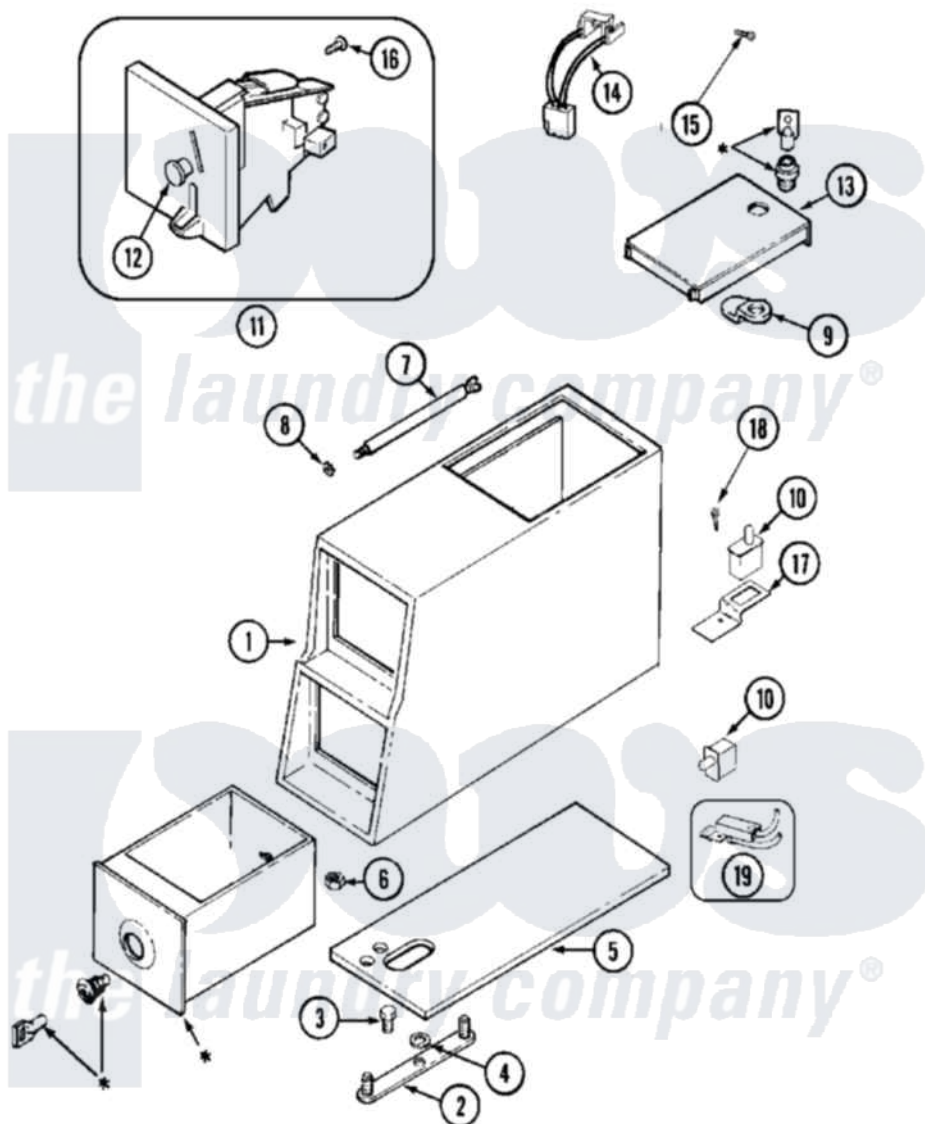

Maytag MAH21PDAWQ 02 - CONTROL CENTER

* CONTACT YOUR COMMERCIAL LAUNDRY DISTRIBUTOR

Maytag [Commercial Maytag MAH21PDAWQ Washer Parts](#) Parts Diagram 02 - CONTROL CENTER

[Click on the part number to view part](#)

Item	Original Part Number	Replaced By	Status	Part Description
001	22002480			Vault, Coin PD Coin Drop Supplied By Dist.
"	33002428	22002480		Vault, Coin PD Coin Drop Supplied By Dist.
002	22001810		Not Available	STRAP, MOUNTING
003	22002925	3370225		Screw
004	910309			Washer, Mounting Strap
005	22002072			Gasket, Control Center
"	22002618			Gasket, Control Center
006	Y052740	62739		Nut, Lock
007	22001903	8576635		Bolt
008	910181			Lockwasher, Terminal Block
009	22003677			Nut, Locking Cam
010	33001250			Switch, Vault And Service Door
011	22001875			Coin Drop Assembly-Dual
"	22002144			Single Faceplate