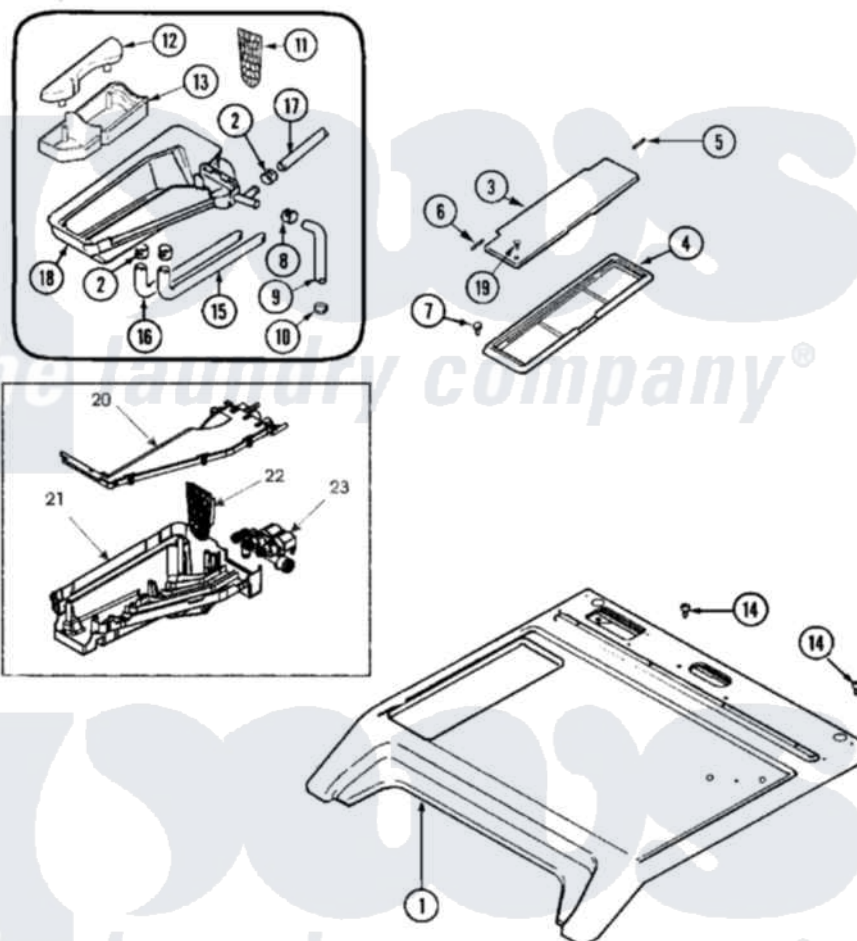

Maytag MAH21PDAWQ 03 - TOP

Maytag [Commercial Maytag MAH21PDAWQ Washer Parts](#) Parts Diagram 03 - TOP
 Click on the part number to view part

Item	Original Part Number	Replaced By	Status	Part Description
001	22003586	22004178		Cover, Top
"	22003587	22004181		Cover, Top
"	22004178			Cover, Top
"	22004179			Cover, Top
002	205161	489503		Clamp
003	22002941			Lid, Dispenser Commercial
004	22003665			Bezel, Dispenser
005	Y912678	6-912678		Pin- Hinge
006	Y912679			Pin, Hinge
007	22002060	400021-1		Screw
008	22001984	285655		Clamp, Hose
009	22003259			Hose, Shower
010	201011	285655		Clamp, Hose
011	22003321			Grid, Dispenser
012	22002266			Cap, Siphon
"	22003849			Siphon Cap

013	22002265		Cup, Siphon
"	22003848		Siphon Cup
014	912365	3370225	Screw
015	22002551		Hose, Bleach
016	22003634		Hose, Fabric Softener
017	22003457		Hose, Detergent
018	22003320		Bottom, Dispenser Assembly
"	22003322		Top, Dispenser
"	22003723		Bottom, Dispenser
019	22003681	22003263	Screw, Sump Cap
020	22003845		Dispenser Cover
021	22003844		Dispenser Bottom
022	22003321		Grid, Dispenser
023	12001929		Valve Seal Kit
"	22001640	285655	Clamp, Hose
"	22003832		Fill Hose, Dispenser
"	22003833		Hose, Tub Shower
"	22003846	12001930	Dispenser Valve Assembly Kit