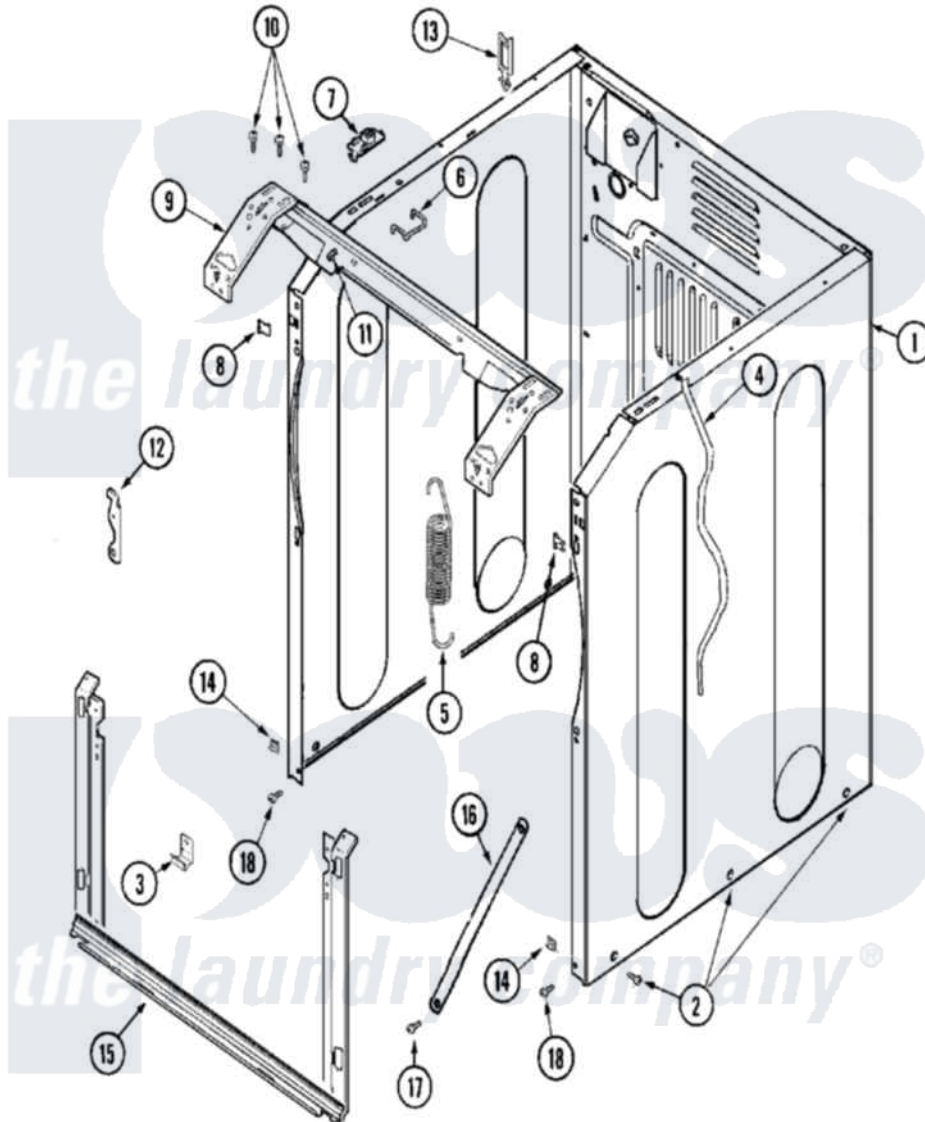

Maytag MAH21PDAWQ 04 - CABINET-FRONT

Maytag [Commercial Maytag MAH21PDAWQ Washer Parts](#) Parts Diagram 04 - CABINET-FRONT
 Click on the part number to view part

Item	Original Part Number	Replaced By	Status	Part Description
001	22003639			Cabinet Assembly
"	NLA		Not Available	CABINET ASSY. (BISQUE AS PK)
002	22003409	213007		Xfor Cabinet See Cabinet, Back
003	22002239			Clip, Front Panel
004	33001836			Strap, Top Cover Support
005	22003254			Spring, Cabinet To Tub
006	22002297			Support, Spring
007	22001997			Spacer, Top Cover
008	22002049			Clip Note: Clip, Front Panel
009	22003637			BRACE ASSEMBLY, TOP CROSS CONTAINS ITEMS 12 & 13
010	22001995			Screw Note: Screw, Tumbler Front And Shroud
011	22002014			Clip, Harness To Support
012	22002247	33002597		Hook, Security

013	22003298		Retainer, Wire
014	22002013		Stop, Shipping
015	22001995		Screw Note: Screw, Tumbler Front And Shroud
"	22003638	22003652	Shroud Support Assembly
016	22002259	22002767	Brace, Cross
017	22001995		Screw Note: Screw, Tumbler Front And Shroud
018	22001995		Screw Note: Screw, Tumbler Front And Shroud