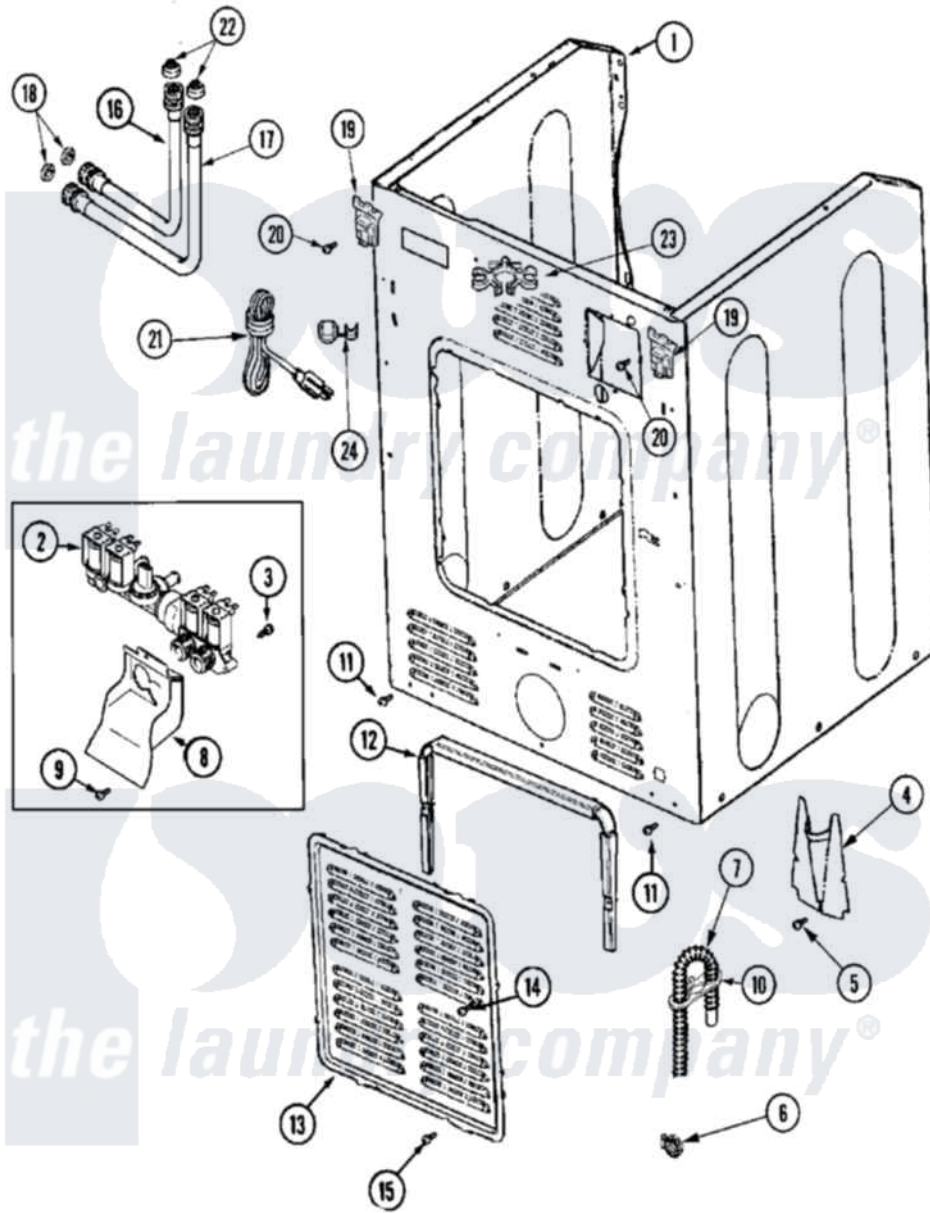

# Maytag MAH21PDAWQ 05 - CABINET-REAR

Maytag Commercial Maytag MAH21PDAWQ Washer Parts Parts Diagram 05 - CABINET-REAR  
 Click on the part number to view part

Item	Original Part Number	Replaced By	Status	Part Description
001	<a href="#">22003639</a>			Cabinet Assembly
"	NLA		Not Available	CABINET ASSY. (BISQUE AS PK)
002	<a href="#">22002944</a>			Valve, Water
"	<a href="#">22003940</a>			Water Valve
003	<a href="#">22002436</a>			Screw, Water Valve Bracket
004	<a href="#">22002704</a>			Cover, Drain Hose
005	<a href="#">22001995</a>			Screw Note: Screw, Tumbler Front And Shroud
006	<a href="#">22001984</a>	<a href="#">285655</a>		Clamp, Hose
007	22003319	<a href="#">12001807</a>		Drain Hose Kit
008	<a href="#">33002212</a>			Bracket, Water Valve
009	22002925	<a href="#">3370225</a>		Screw
010	<a href="#">22002892</a>			Retainer, Drain Hose
011	<a href="#">22001995</a>			Screw Note: Screw, Tumbler Front And Shroud
012	<a href="#">22002022</a>			Spacer, Access Panel

013	<a href="#">22002092</a>		Panel, Access
014	22002295	<a href="#">67006908</a>	Screw, Ice Rack
015	22002925	<a href="#">3370225</a>	Screw
016	22003682	<a href="#">12001901</a>	Kit-Inlet Hose Assembly
017	22003683	<a href="#">12001900</a>	Kit-Inlet Hose Assembly
018	<a href="#">Y013783</a>		Washer, Inlet Hose
019	22003367	<a href="#">22004095</a>	Hinge, Plastic
020	<a href="#">22001995</a>		Screw Note: Screw, Tumbler Front And Shroud
021	<a href="#">22003062</a>		Cord, Power
022	22002229	<a href="#">22002960</a>	Strainer, Washer Inlet
023	<a href="#">22002932</a>		Clip, Drain Hose
024	<a href="#">211881</a>		Grommet, Cord Part Not Used- Gas Models Only