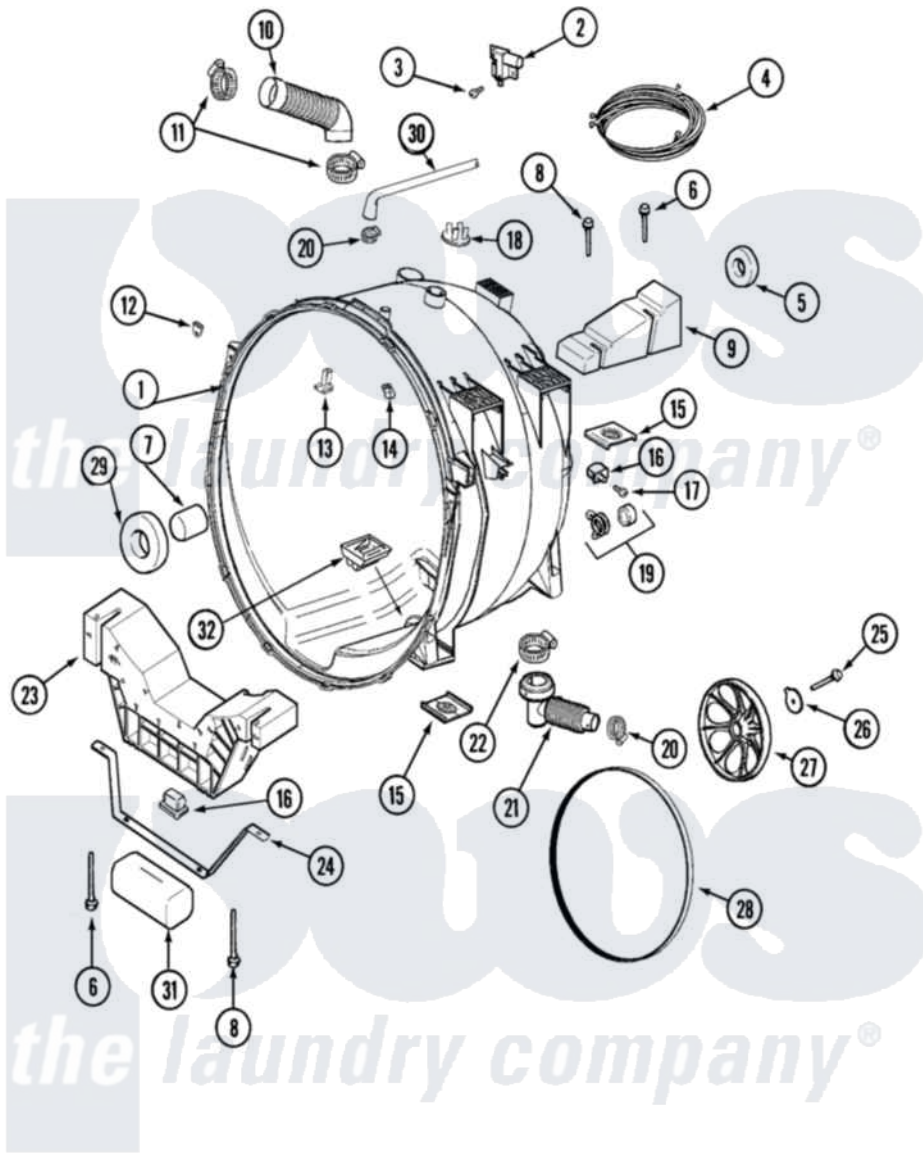

Maytag MAH21PDAWQ 06 - OUTER TUB

Maytag [Commercial Maytag MAH21PDAWQ Washer Parts](#) Parts Diagram 06 - OUTER TUB
 Click on the part number to view part

| Item | Original Part Number | Replaced By | Status | Part Description |
|------|--------------------------|--------------------------|--------|----------------------------------|
| 001 | 22003413 | 22004465 | | Outer Tub Assembly, As Pack |
| " | 22004080 | 22004465 | | Outer Tub Assembly, As Pack |
| 002 | 22002006 | | | Clip, Unbalance Switch Harness |
| " | 22002045 | 22003302 | | Switch, Internal Unbalance |
| 003 | 22002061 | 910187 | | Screw |
| " | 22002300 | 9740848 | | Screw, Mixing Valve Mounting |
| 004 | 22003065 | 22004093 | | Unbalance |
| " | 22003684 | | | Wire Harness, Upper Sub Assembly |
| " | 22003684 | | | Wire Harness, Upper Sub Assembly |
| " | 22004052 | | | Harness Upper Sub Assembly |
| 005 | 22003441 | | | Bearing, Rear |
| 006 | 22003615 | | | Bolt, Double Sems 5-3/8 |
| " | 22003828 | 33002973 | | Screw, No.9-15 X 1.00 Hx WS |
| 007 | 22002935 | | | Spacer, Bearing |