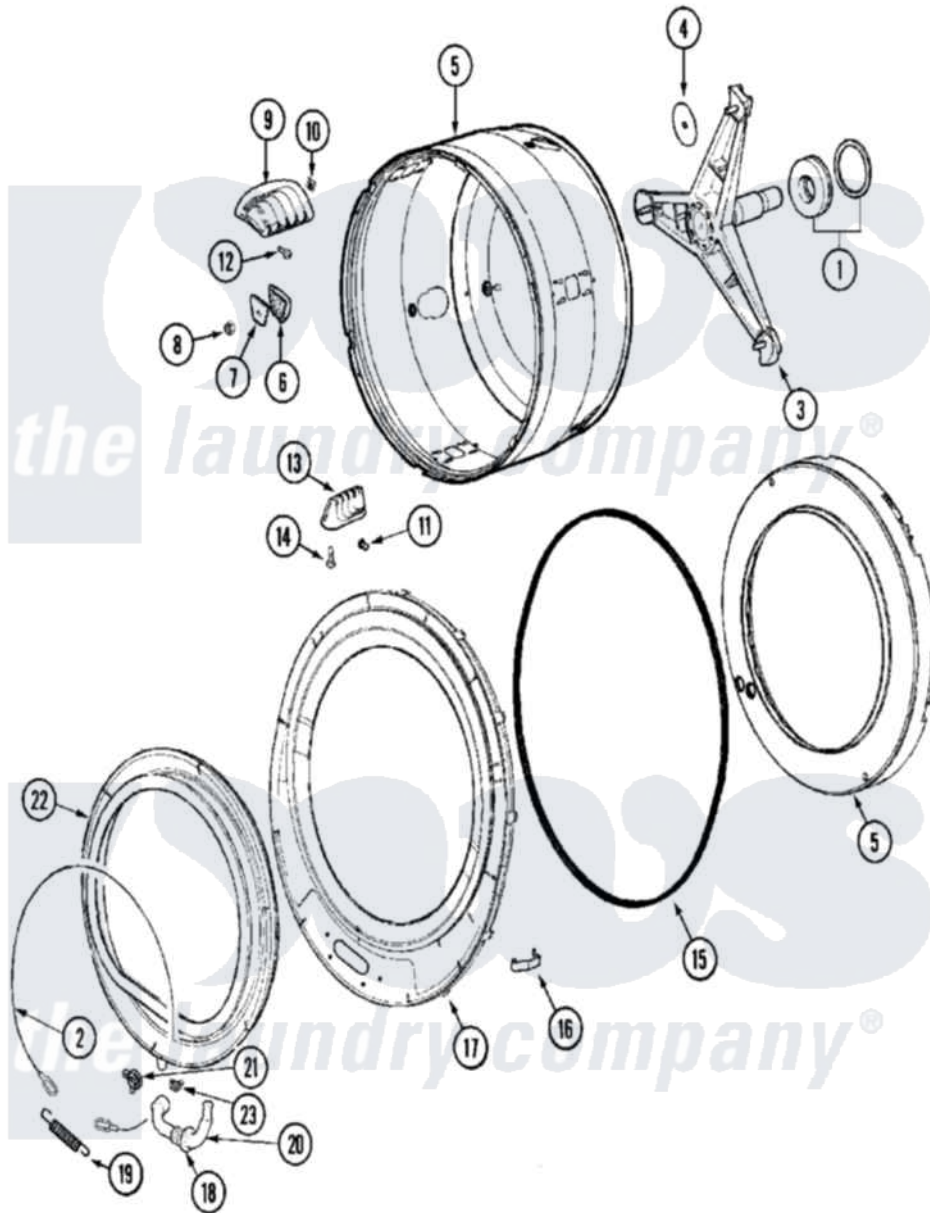

Maytag MAH21PDAWQ 07 - SPINNER ASSEMBLY & OUTER TUB COVER

Maytag [Commercial Maytag MAH21PDAWQ Washer Parts](#) Parts Diagram 07 - SPINNER ASSEMBLY & OUTER TUB COVER

[Click on the part number to view part](#)

Item	Original Part Number	Replaced By	Status	Part Description
001	12001478	12002022		Lip Seal Kit
"	12002022			Lip Seal Kit
002	22002327			Wire, Boot Clamp
003	22002123			Tube, Molykote
"	22002897	W10181639		Support
"	22003925	W10181639		Support
004	22002023			Washer, Plastic
005	22003670	6-2717080		Spinner As
006	22002482			Washer, Profile
007	22002020			Washer, Spinner Support
008	22002122	2207454		Nut, Hex
009	22001985			Baffle, Drip
010	22002009			Grommet, Baffle
011	22001999			Grommet, Baffle
012	22003556			Screw, Baffle
013	22001986			Baffle, Drip

014	22002059		Screw, Baffle
015	22002077		Seal, Tub Cover
016	22002050		Clip, Tub To Cover
017	22003212		Cover, Tub --W
"	22004079	22004464	Outer Tub Cover Kit
"	22004254		Cover, Tub W/Sealandcaps Aspk
018	22003074		Guard, Hose
019	22002099		Spring, Tub
020	22003071	22004477	Drain Hose, Door Boot
021	Y22003072	22003072	CLAMP, HOSE DOUBLE WIRE
022	22003070	12002533	Boot Kit
023	22003073	596669	Clamp, Manifold