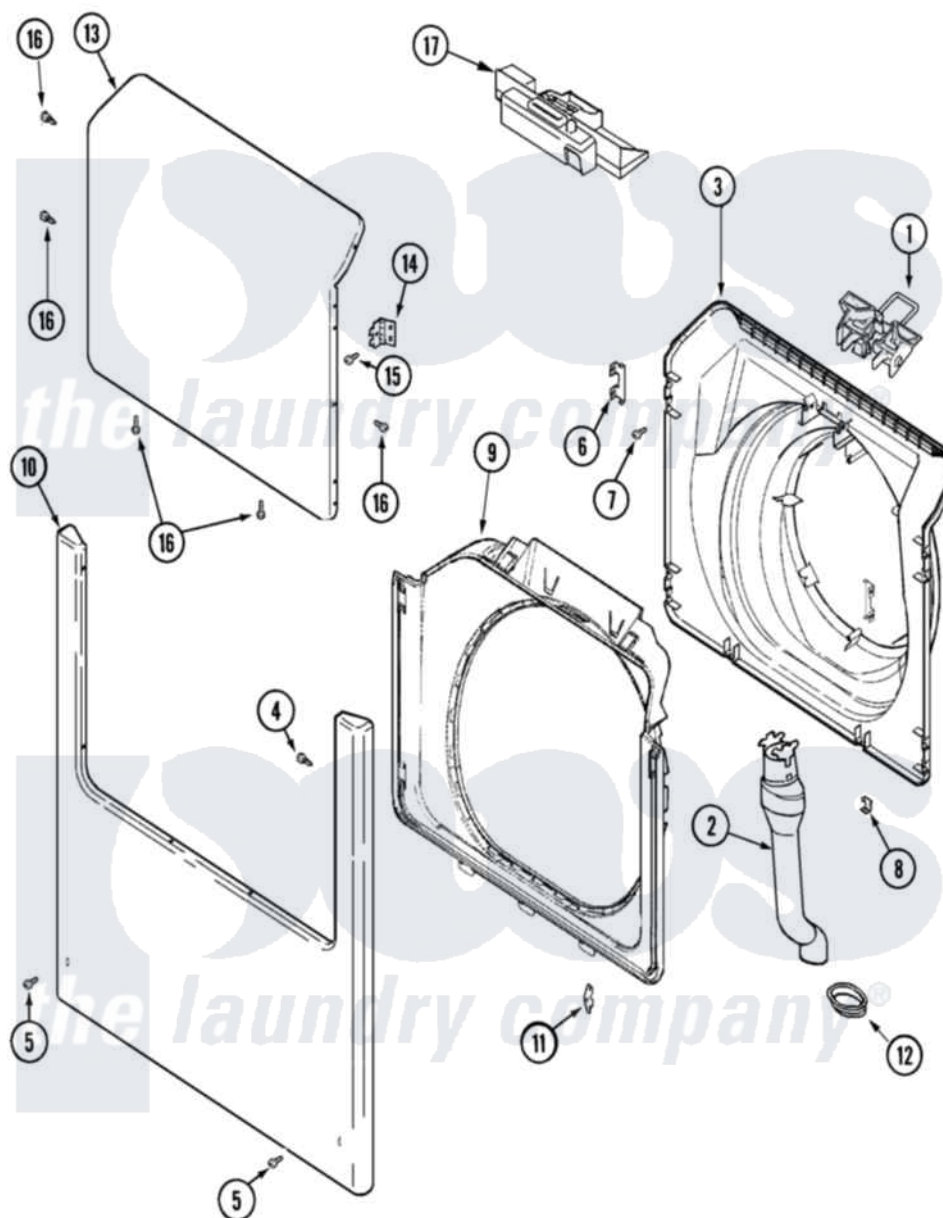

# Maytag MAH21PDAWQ 09 - DOOR, SHROUD, FRONT PANEL & LATCH ASSY

Maytag Commercial Maytag MAH21PDAWQ Washer Parts Parts Diagram 09 - DOOR, SHROUD, FRONT PANEL & LATCH ASSY

Click on the part number to view part

Item	Original Part Number	Replaced By	Status	Part Description
001	<a href="#">22003269</a>			Door, Lock Hoop Assembly
002	22003576	<a href="#">22003850</a>		Vent Tube Assembly
003	<a href="#">22003275</a>			Door, Inner/Door Strike
"	<a href="#">22003279</a>			Door, Inner
004	<a href="#">22002244</a>			Clip, Grounding
005	<a href="#">33002190</a>			SCrew, C BraCe, BraCket, Cabinet
006	<a href="#">22002038</a>			Clip, Door
007	<a href="#">22002007</a>			Screw, Wire Frame
008	<a href="#">22002039</a>			Clip, Door
009	22003516	<a href="#">22002234</a>		Shroud And Dispenser Hose
010	<a href="#">22002836</a>			Panel, Front
"	33002396		Not Available	PANEL, FRONT (BSQ)
011	22002095	<a href="#">12001994</a>		Cover
"	22002612	<a href="#">12002113</a>		Hinge Cove

"	<a href="#">33001764</a>		Cover, Hinge Hole
"	<a href="#">33001846</a>		Screw, Hinge Hole Cover
"	<a href="#">33002349</a>		Cover, Hinge Hole
012	<a href="#">22003075</a>		Grommet, Vent Tube
013	<a href="#">22003785</a>		Door, Outer
"	22003786	Not Available	DOOR, OUTER (BSQ)
014	<a href="#">22002798</a>		Hinge, Door
015	22002062	<a href="#">98006631</a>	Screw
016	<a href="#">22002063</a>		Screw No.8-18AB Wafer Head
"	<a href="#">33002351</a>		Screw
017	<a href="#">22003706</a>		Door Lock Assembly, Commercial