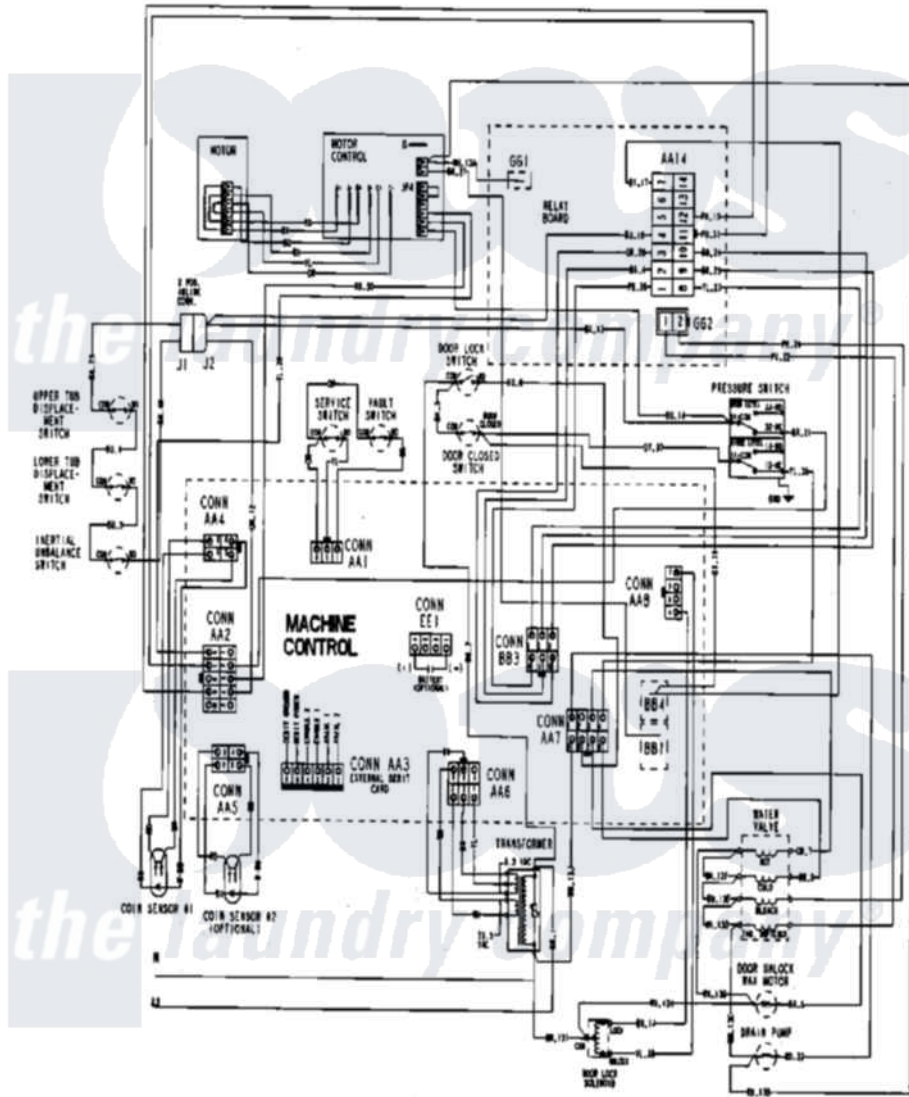

# Maytag MAH21PDAWQ 10 - WIRING INFORMATION

Maytag Commercial Maytag MAH21PDAWQ Washer Parts Parts Diagram 10 - WIRING INFORMATION  
 Click on the part number to view part

Item	Original Part Number	Replaced By	Status	Part Description
001	NLA		Not Available	WIRING INFORMATION
"	NLA		Not Available	WIRING INFORMATION