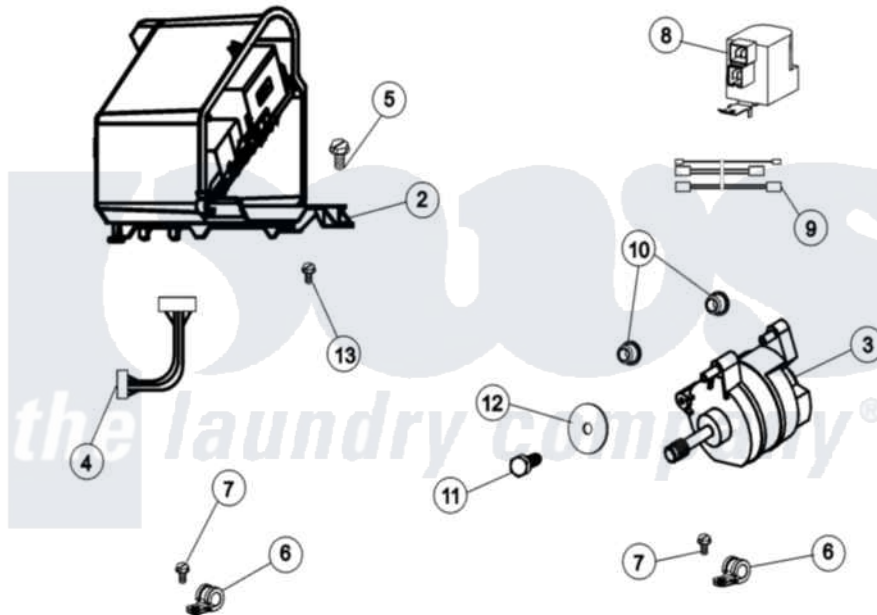

# Maytag MAH21PDAWQ 11 - MOTOR & MOTOR CONTROL

(SEE TEXT FOR ITEMS 2, 3, 4 AND 8)

Maytag Commercial Maytag MAH21PDAWQ Washer Parts Parts Diagram 11 - MOTOR & MOTOR CONTROL  
 Click on the part number to view part

Item	Original Part Number	Replaced By	Status	Part Description
001	<a href="#">12002039</a>			Neptune Motor Conversion Kit
002	<a href="#">22004046</a>			Control Assembly, Motor
003	<a href="#">22003856</a>			Motor, Variable Speed
004	22004047	<a href="#">22004212</a>		Motor Harness
005	<a href="#">33002190</a>			SCrew, C BraCe, BraCket, Cabinet
006	<a href="#">22004102</a>			P Clips
007	22002300	<a href="#">9740848</a>		Screw, Mixing Valve Mounting
008	<a href="#">22003854</a>	<a href="#">22003858</a>		EMI Suppression Filter, 16a
009	<a href="#">22004101</a>			Repair Jumper Harness
010	<a href="#">22003329</a>			Isolator, Motor
011	<a href="#">22003686</a>			Bolt, Motor
012	<a href="#">22002320</a>			Washer, Belt Tension Bolt
013	<a href="#">22004103</a>			Screw