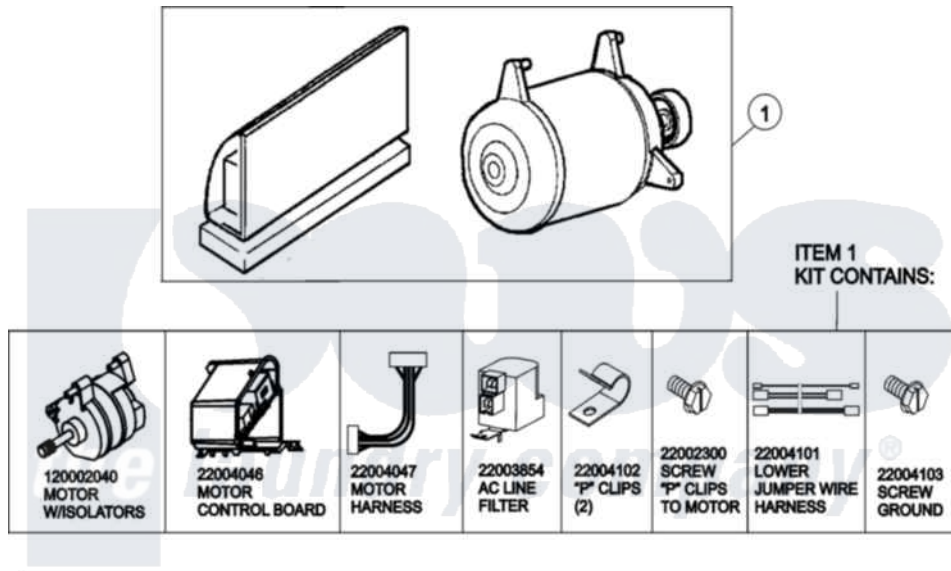

# Maytag MAH21PDAWQ 11 - MOTOR & MOTOR CONTROL

(SEE TEXT FOR ITEMS 2, 3, 4 AND 8)

Maytag Commercial Maytag MAH21PDAWQ Washer Parts Parts Diagram 11 - MOTOR & MOTOR CONTROL  
 Click on the part number to view part

Item	Original Part Number	Replaced By	Status	Part Description
001	<a href="#">12002039</a>			Neptune Motor Conversion Kit
002	<a href="#">22004046</a>			Control Assembly, Motor
003	<a href="#">22003856</a>			Motor, Variable Speed
004	22004047	<a href="#">22004212</a>		Motor Harness
005	<a href="#">33002190</a>			SCrew, C BraCe, BraCket, Cabinet
006	<a href="#">22004102</a>			P Clips
007	22002300	<a href="#">9740848</a>		Screw, Mixing Valve Mounting
008	<a href="#">22003854</a>	<a href="#">22003858</a>		EMI Suppression Filter, 16a
009	<a href="#">22004101</a>			Repair Jumper Harness
010	<a href="#">22003329</a>			Isolator, Motor
011	<a href="#">22003686</a>			Bolt, Motor
012	<a href="#">22002320</a>			Washer, Belt Tension Bolt
013	<a href="#">22004103</a>			Screw