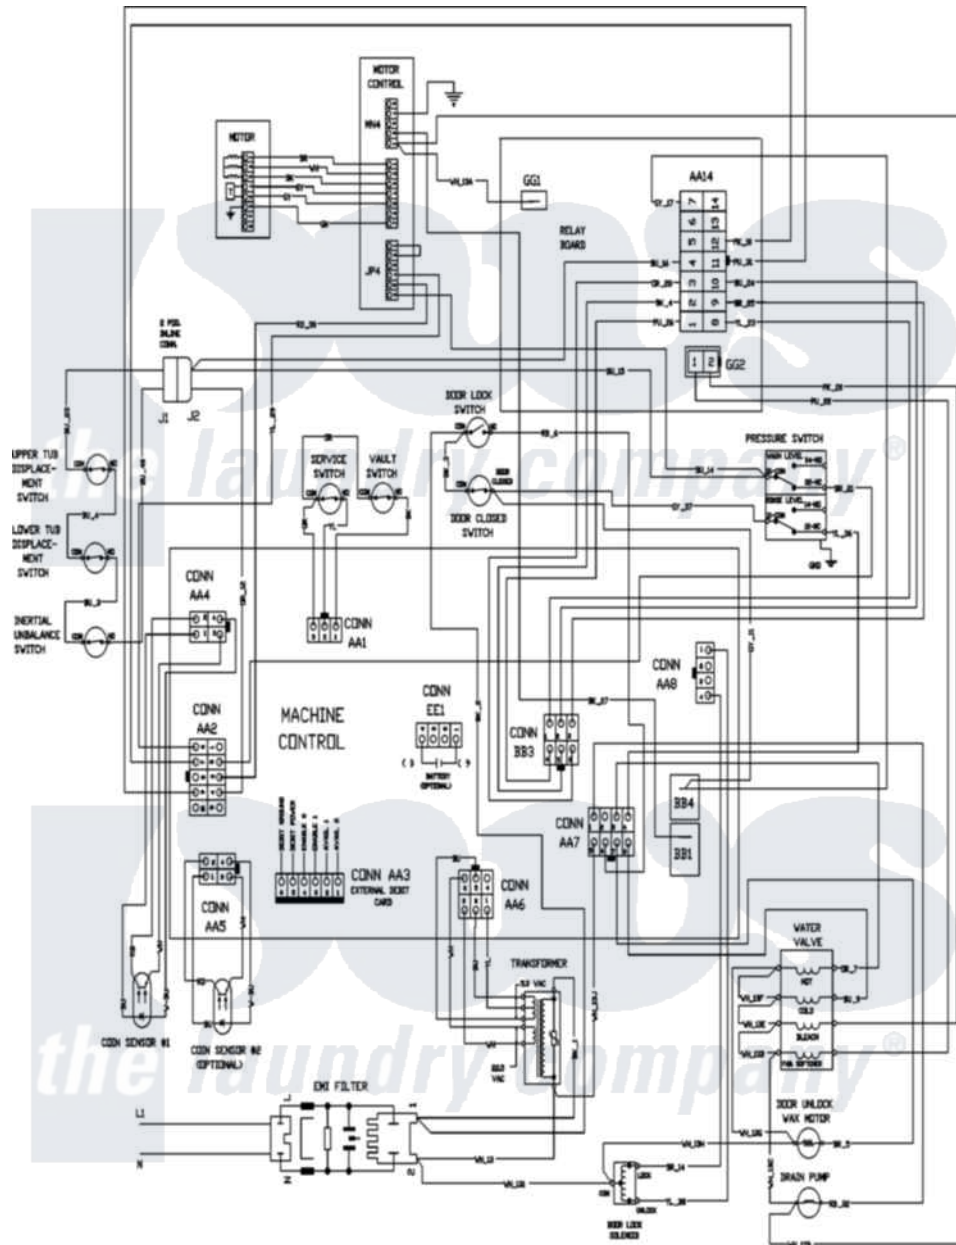

Maytag MAH21PDAWQ 12 - WIRING INFORMATION(SER 31)

Maytag Commercial Maytag MAH21PDAWQ Washer Parts Parts Diagram 12 - WIRING INFORMATION(SER 31)  
 Click on the part number to view part

Item	Original Part Number	Replaced By	Status	Part Description
001	NLA		Not Available	WIRING INFORMATION