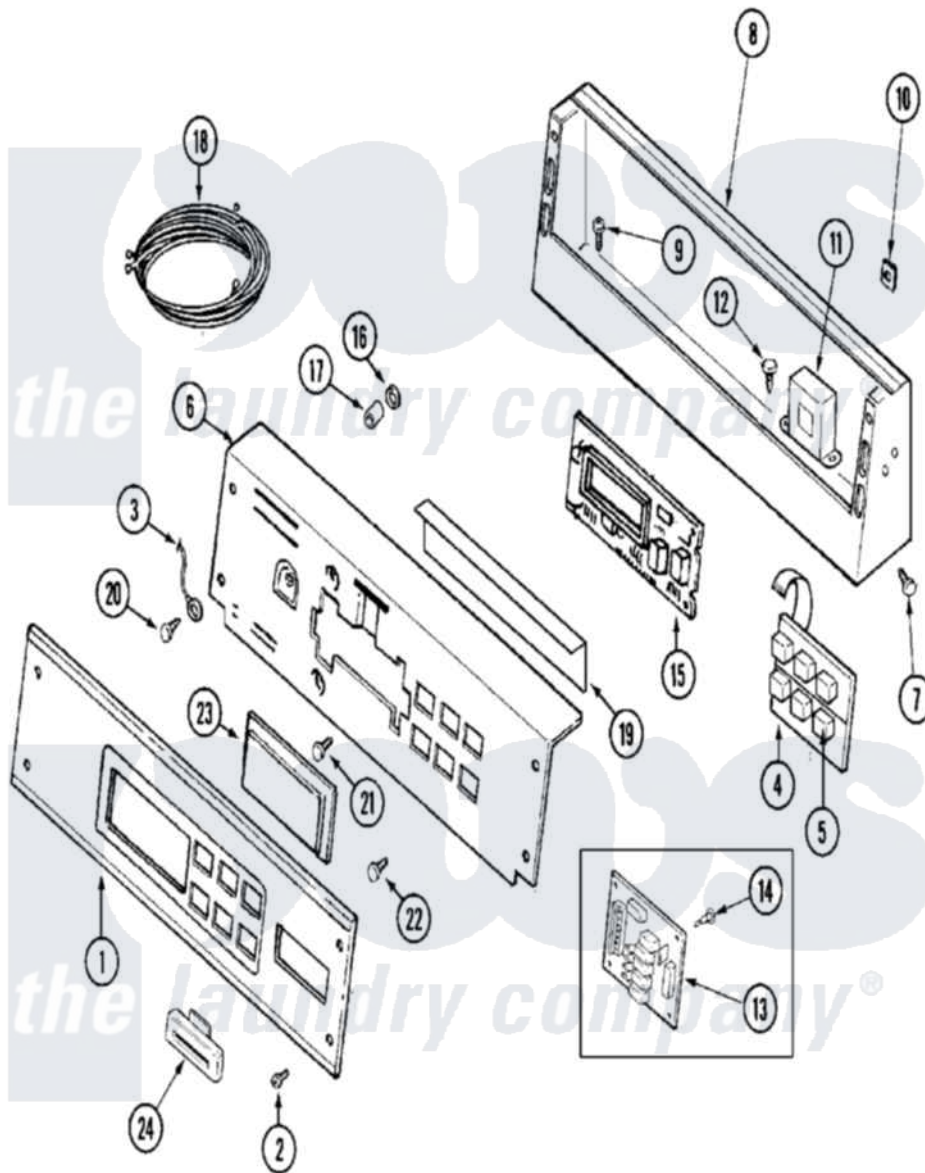

Maytag MAH21PDAWW 01 - CONTROL PANEL

Maytag Commercial Maytag MAH21PDAWW Washer Parts Parts Diagram 01 - CONTROL PANEL
 Click on the part number to view part

Item	Original Part Number	Replaced By	Status	Part Description
001	22003688	22004349		Facia - Pd/Ps
002	215506			Screw, Control Panel Overlay
003	205810			Wire, Ground
004	206808	W10135389		Push Button And Switch Assembly
"	215527	W10140652		Screw, 6-20 X 1/2
005	215517	W10131113		Push Button
006	22003676			Switch Brkt And Back Brkt
"	22003724			Bracket, Back
007	212276	W10116760		Screw
008	22003088			Console
"	22003089			Console
009	22002925	3370225		Screw
010	215003			Fastener, Panel And Bracket
011	22001960			Transformer
012	22002925	3370225		Screw
013	22004172			Relay Board Drs

014	33001204		Stand-Off, Ccontrol Board
015	22003689	22004335	Control Board
"	22004255	22004335	Control Board
016	912077		Locknut, Reader Harness
017	22002943		Stand-Off
018	22002782		Pad, Foam
"	22003675		Harness, Wire
"	22003830	3370225	Screw
"	22003858		EMI Suppression Filter, 16a
"	22003934		Wire Harness
019	22002954		Deflector, Water
020	210186	3370225	Screw
021	215526		Screw, Circuit Board
022	215527	W10140652	Screw, 6-20 X 1/2
023	22001962	W10131114	Cover, Display
024	NLA		Not Available
			MANUAL-USE & CARE