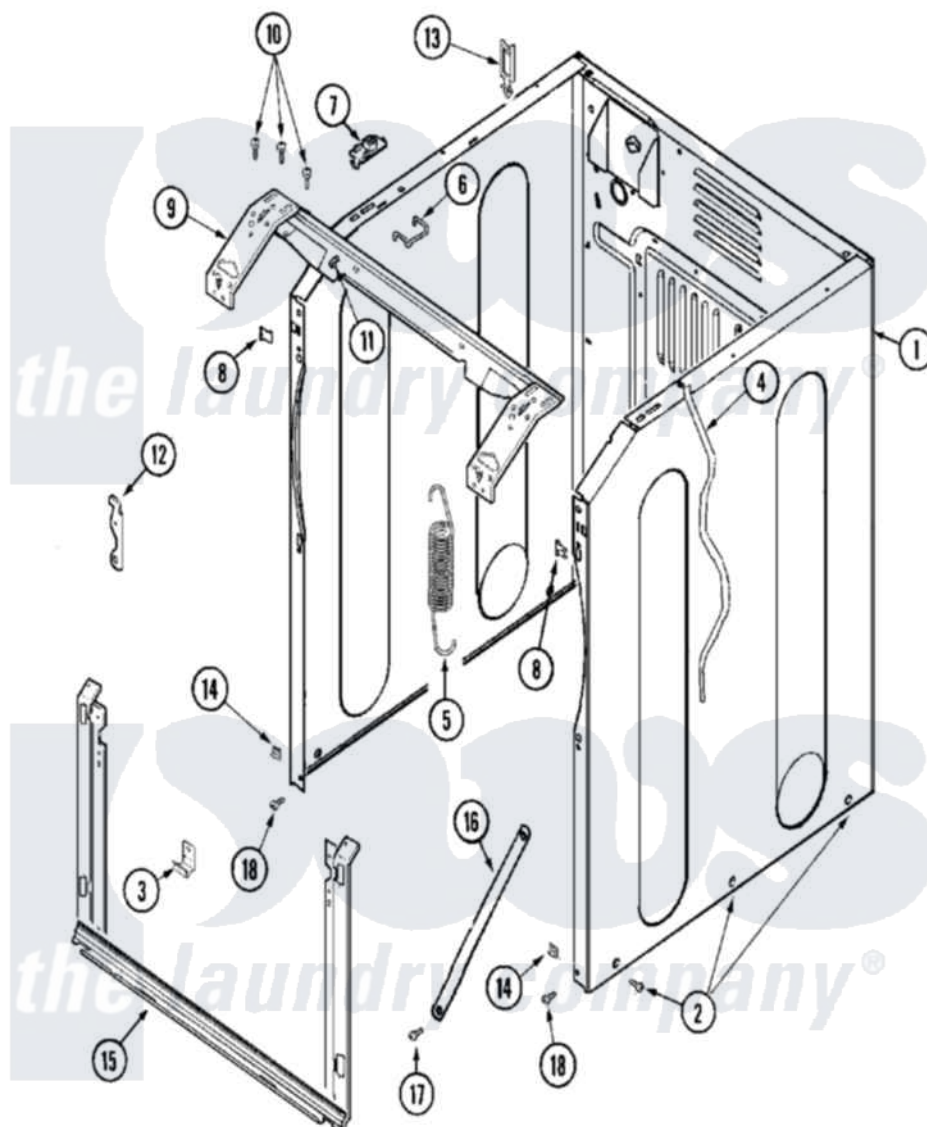

# Maytag MAH21PDAWW 04 - CABINET-FRONT

Maytag Commercial Maytag MAH21PDAWW Washer Parts Parts Diagram 04 - CABINET-FRONT  
 Click on the part number to view part

Item	Original Part Number	Replaced By	Status	Part Description
001	<a href="#">22003639</a>			Cabinet Assembly
"	NLA		Not Available	CABINET ASSY. (BISQUE AS PK)
002	22003409	<a href="#">213007</a>		Xfor Cabinet See Cabinet, Back
003	<a href="#">22002239</a>			Clip, Front Panel
004	<a href="#">33001836</a>			Strap, Top Cover Support
005	<a href="#">22003254</a>			Spring, Cabinet To Tub
006	<a href="#">22002297</a>			Support, Spring
007	<a href="#">22001997</a>			Spacer, Top Cover
008	<a href="#">22002049</a>			Clip Note: Clip, Front Panel
009	<a href="#">22003637</a>			BRACE ASSEMBLY, TOP CROSS CONTAINS ITEMS 12 & 13
010	<a href="#">22001995</a>			Screw Note: Screw, Tumbler Front And Shroud
011	<a href="#">22002014</a>			Clip, Harness To Support
012	22002247	<a href="#">33002597</a>		Hook, Security

013	<a href="#">22003298</a>		Retainer, Wire
014	<a href="#">22002013</a>		Stop, Shipping
015	<a href="#">22001995</a>		Screw Note: Screw, Tumbler Front And Shroud
"	22003638	<a href="#">22003652</a>	Shroud Support Assembly
016	22002259	<a href="#">22002767</a>	Brace, Cross
017	<a href="#">22001995</a>		Screw Note: Screw, Tumbler Front And Shroud
018	<a href="#">22001995</a>		Screw Note: Screw, Tumbler Front And Shroud