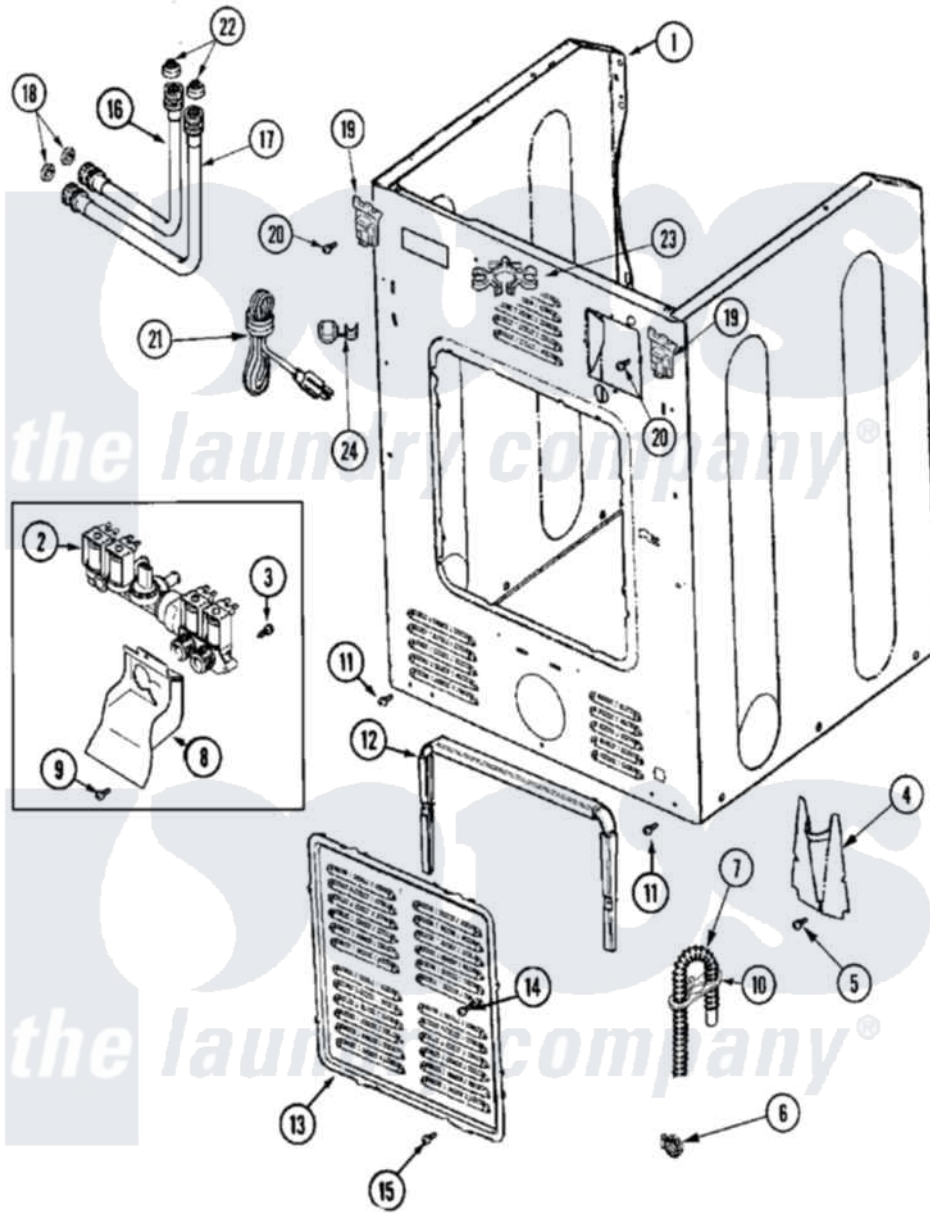

Maytag MAH21PDAWW 05 - CABINET-REAR

Maytag Commercial Maytag MAH21PDAWW Washer Parts Parts Diagram 05 - CABINET-REAR
 Click on the part number to view part

Item	Original Part Number	Replaced By	Status	Part Description
001	22003639			Cabinet Assembly
"	NLA		Not Available	CABINET ASSY. (BISQUE AS PK)
002	22002944			Valve, Water
"	22003940			Water Valve
003	22002436			Screw, Water Valve Bracket
004	22002704			Cover, Drain Hose
005	22001995			Screw Note: Screw, Tumbler Front And Shroud
006	22001984	285655		Clamp, Hose
007	22003319	12001807		Drain Hose Kit
008	33002212			Bracket, Water Valve
009	22002925	3370225		Screw
010	22002892			Retainer, Drain Hose
011	22001995			Screw Note: Screw, Tumbler Front And Shroud
012	22002022			Spacer, Access Panel

013	22002092		Panel, Access
014	22002295	67006908	Screw, Ice Rack
015	22002925	3370225	Screw
016	22003682	12001901	Kit-Inlet Hose Assembly
017	22003683	12001900	Kit-Inlet Hose Assembly
018	Y013783		Washer, Inlet Hose
019	22003367	22004095	Hinge, Plastic
020	22001995		Screw Note: Screw, Tumbler Front And Shroud
021	22003062		Cord, Power
022	22002229	22002960	Strainer, Washer Inlet
023	22002932		Clip, Drain Hose
024	211881		Grommet, Cord Part Not Used- Gas Models Only