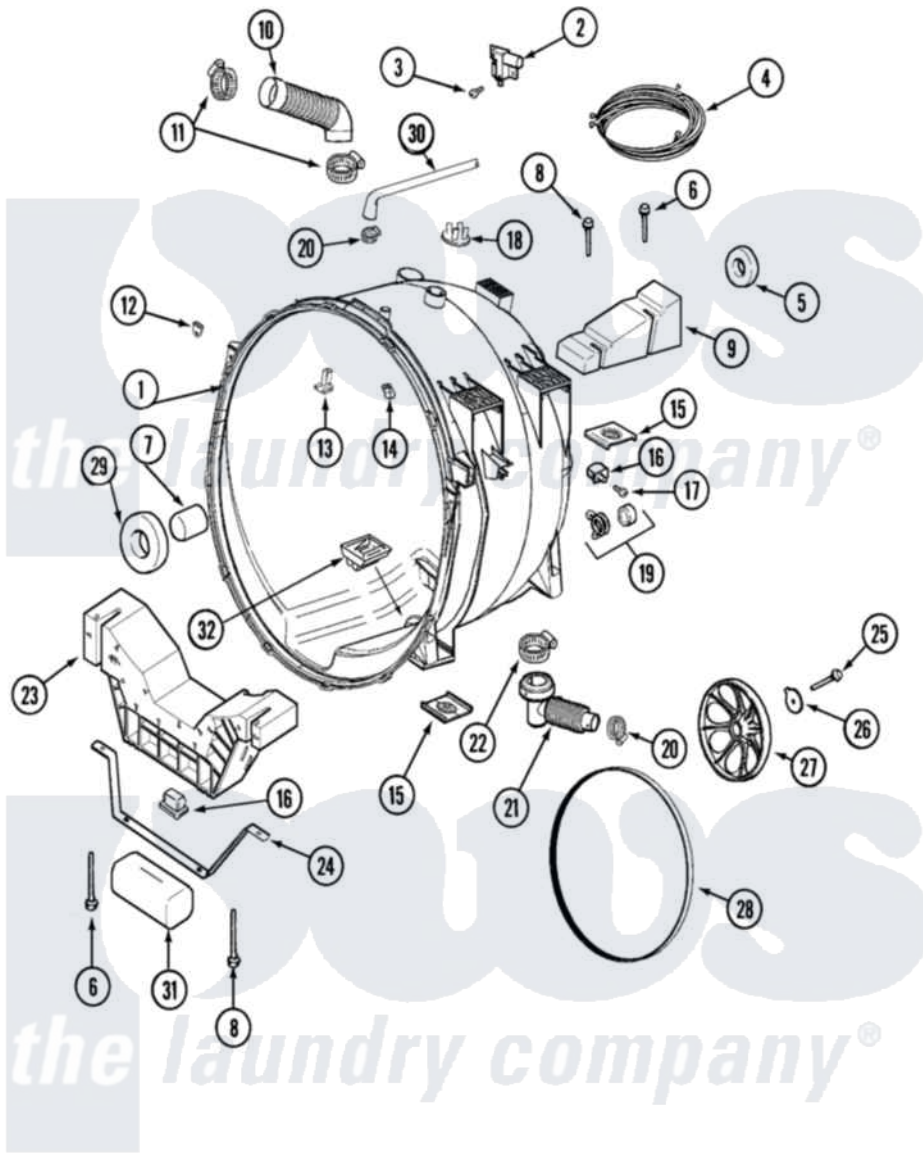

Maytag MAH21PDAWW 06 - OUTER TUB

Maytag [Commercial Maytag MAH21PDAWW Washer Parts](#) Parts Diagram 06 - OUTER TUB
 Click on the part number to view part

Item	Original Part Number	Replaced By	Status	Part Description
001	22003413	22004465		Outer Tub Assembly, As Pack
"	22004080	22004465		Outer Tub Assembly, As Pack
002	22002006			Clip, Unbalance Switch Harness
"	22002045	22003302		Switch, Internal Unbalance
003	22002061	910187		Screw
"	22002300	9740848		Screw, Mixing Valve Mounting
004	22003065	22004093		Unbalance
"	22003684			Wire Harness, Upper Sub Assembly
"	22003684			Wire Harness, Upper Sub Assembly
"	22004052			Harness Upper Sub Assembly
005	22003441			Bearing, Rear
006	22003615			Bolt, Double Sems 5-3/8
"	22003828	33002973		Screw, No.9-15 X 1.00 Hx WS
007	22002935			Spacer, Bearing

008	22003616		Bolt, Double Sems 3-3/8
"	22003828	33002973	Screw, No.9-15 X 1.00 Hx WS
009	22002102		Weight, Counter Balance
010	22002083		Hose, Injector
011	22002052	616099	Clamp
012	22002103		Clip, U
013	22002959	22004310	Water Deflector
014	22002006		Clip, Unbalance Switch Harness
015	22002065		Nut, Counter Balance
016	22002044		Switch, Tub Displacement
017	22002061	910187	Screw
018	22002797		Clip, Hose
019	22003261		Plug, Outer Tub
"	22003295	285655	Clamp, Hose
020	202515	596669	Clamp, Manifold
021	22003262		Hose, Tub To Pump Outlet
022	22002053	696392	Hose Clamp
023	22003253		Bracket, Front Weight
"	22003826	22004472	Bracket, Lower
024	22002008		Strap
025	22002057	22003937	Screw, Retaining Bolt
026	22002055	22003936	Washer
"	22003936		Washer
027	22002315		Pulley, Spinner
028	12001788		Kit, Belt And Isolator--W
"	22002313	12001788	Kit, Belt And Isolator--W
029	22002934		Bearing, Front
030	22002027	74007164	Lock- Purs
"	22003259		Hose, Shower
031	22003225		Not Available CUSHION
"	22003827		Cushion
032	22003257	22003710	Sump Cap W/ Labyrinth Feature
"	22003263		Screw, Sump Cap