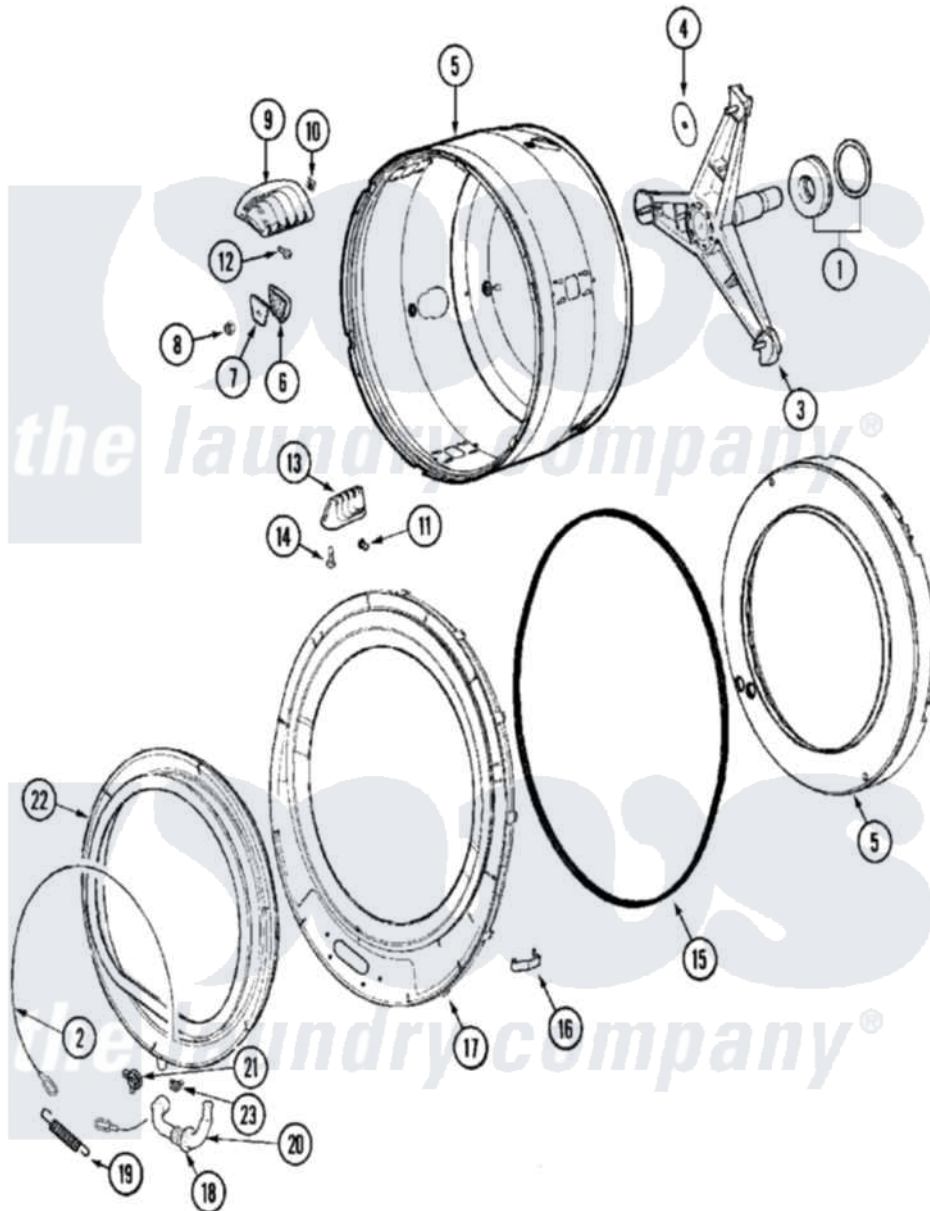

# Maytag MAH21PDAWW 07 - SPINNER ASSEMBLY & OUTER TUB COVER

Maytag Commercial Maytag MAH21PDAWW Washer Parts Diagram 07 - SPINNER ASSEMBLY & OUTER TUB COVER

Click on the part number to view part

Item	Original Part Number	Replaced By	Status	Part Description
001	12001478	<a href="#">12002022</a>		Lip Seal Kit
"	<a href="#">12002022</a>			Lip Seal Kit
002	<a href="#">22002327</a>			Wire, Boot Clamp
003	<a href="#">22002123</a>			Tube, Molykote
"	22002897	<a href="#">W10181639</a>		Support
"	22003925	<a href="#">W10181639</a>		Support
004	<a href="#">22002023</a>			Washer, Plastic
005	22003670	<a href="#">6-2717080</a>		Spinner As
006	<a href="#">22002482</a>			Washer, Profile
007	<a href="#">22002020</a>			Washer, Spinner Support
008	22002122	<a href="#">2207454</a>		Nut, Hex
009	<a href="#">22001985</a>			Baffle, Drip
010	<a href="#">22002009</a>			Grommet, Baffle
011	<a href="#">22001999</a>			Grommet, Baffle
012	<a href="#">22003556</a>			Screw, Baffle
013	<a href="#">22001986</a>			Baffle, Drip

014	<a href="#">22002059</a>		Screw, Baffle
015	<a href="#">22002077</a>		Seal, Tub Cover
016	<a href="#">22002050</a>		Clip, Tub To Cover
017	<a href="#">22003212</a>		Cover, Tub --W
"	22004079	<a href="#">22004464</a>	Outer Tub Cover Kit
"	<a href="#">22004254</a>		Cover, Tub W/Sealandcaps Aspk
018	<a href="#">22003074</a>		Guard, Hose
019	<a href="#">22002099</a>		Spring, Tub
020	22003071	<a href="#">22004477</a>	Drain Hose, Door Boot
021	Y22003072	<a href="#">22003072</a>	CLAMP, HOSE DOUBLE WIRE
022	22003070	<a href="#">12002533</a>	Boot Kit
023	<a href="#">22003073</a>	<a href="#">596669</a>	Clamp, Manifold