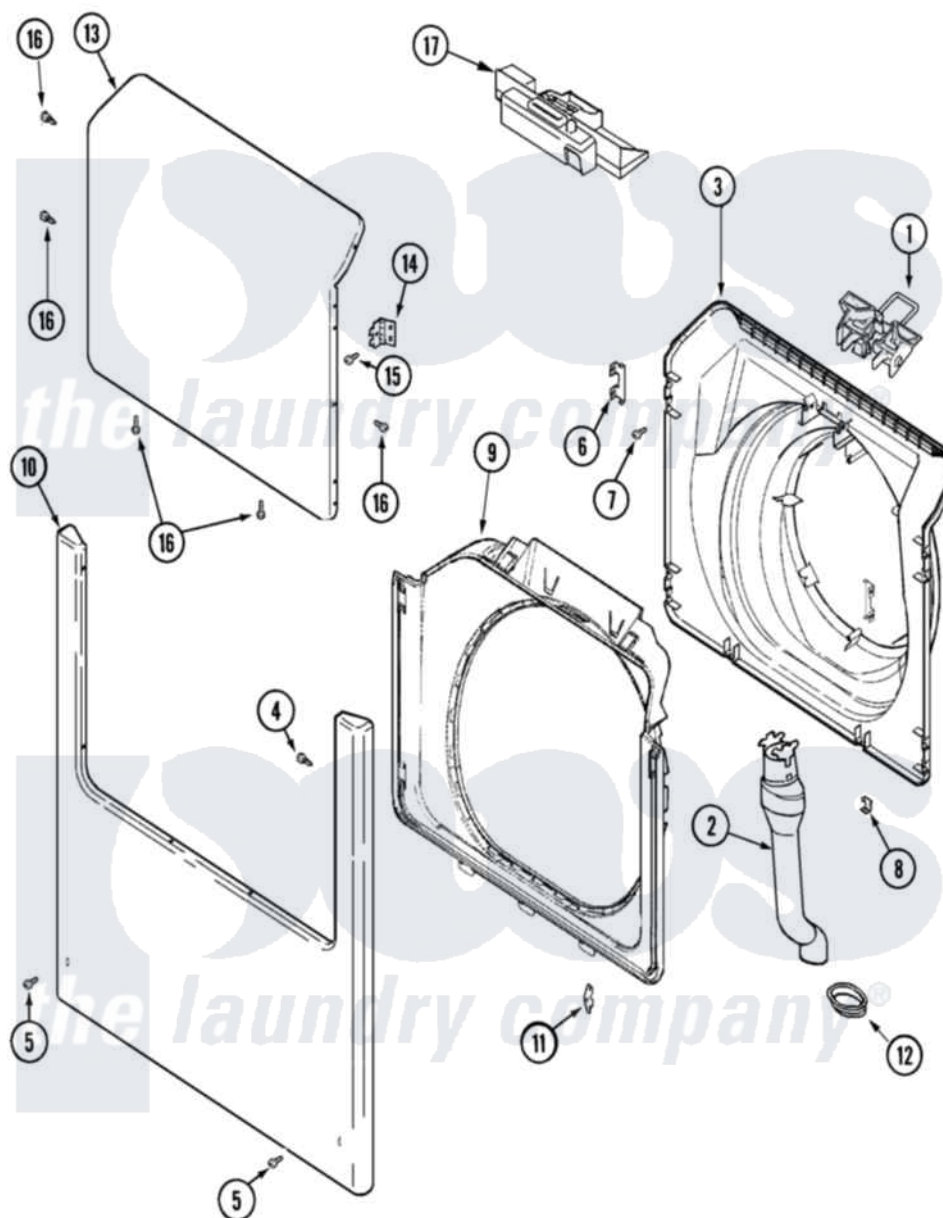

Maytag MAH21PDAWW 09 - DOOR, SHROUD, FRONT PANEL & LATCH ASSY

Maytag [Commercial Maytag MAH21PDAWW Washer Parts](#) Parts Diagram 09 - DOOR, SHROUD, FRONT PANEL & LATCH ASSY

[Click on the part number to view part](#)

Item	Original Part Number	Replaced By	Status	Part Description
001	22003269			Door, Lock Hoop Assembly
002	22003576	22003850		Vent Tube Assembly
003	22003275			Door, Inner/Door Strike
"	22003279			Door, Inner
004	22002244			Clip, Grounding
005	33002190			SCrew, C BraCe, BraCket, Cabinet
006	22002038			Clip, Door
007	22002007			Screw, Wire Frame
008	22002039			Clip, Door
009	22003516	22002234		Shroud And Dispenser Hose
010	22002836			Panel, Front
"	33002396		Not Available	PANEL, FRONT (BSQ)
011	22002095	12001994		Cover
"	22002612	12002113		Hinge Cove

"	33001764		Cover, Hinge Hole
"	33001846		Screw, Hinge Hole Cover
"	33002349		Cover, Hinge Hole
012	22003075		Grommet, Vent Tube
013	22003785		Door, Outer
"	22003786	Not Available	DOOR, OUTER (BSQ)
014	22002798		Hinge, Door
015	22002062	98006631	Screw
016	22002063		Screw No.8-18AB Wafer Head
"	33002351		Screw
017	22003706		Door Lock Assembly, Commercial