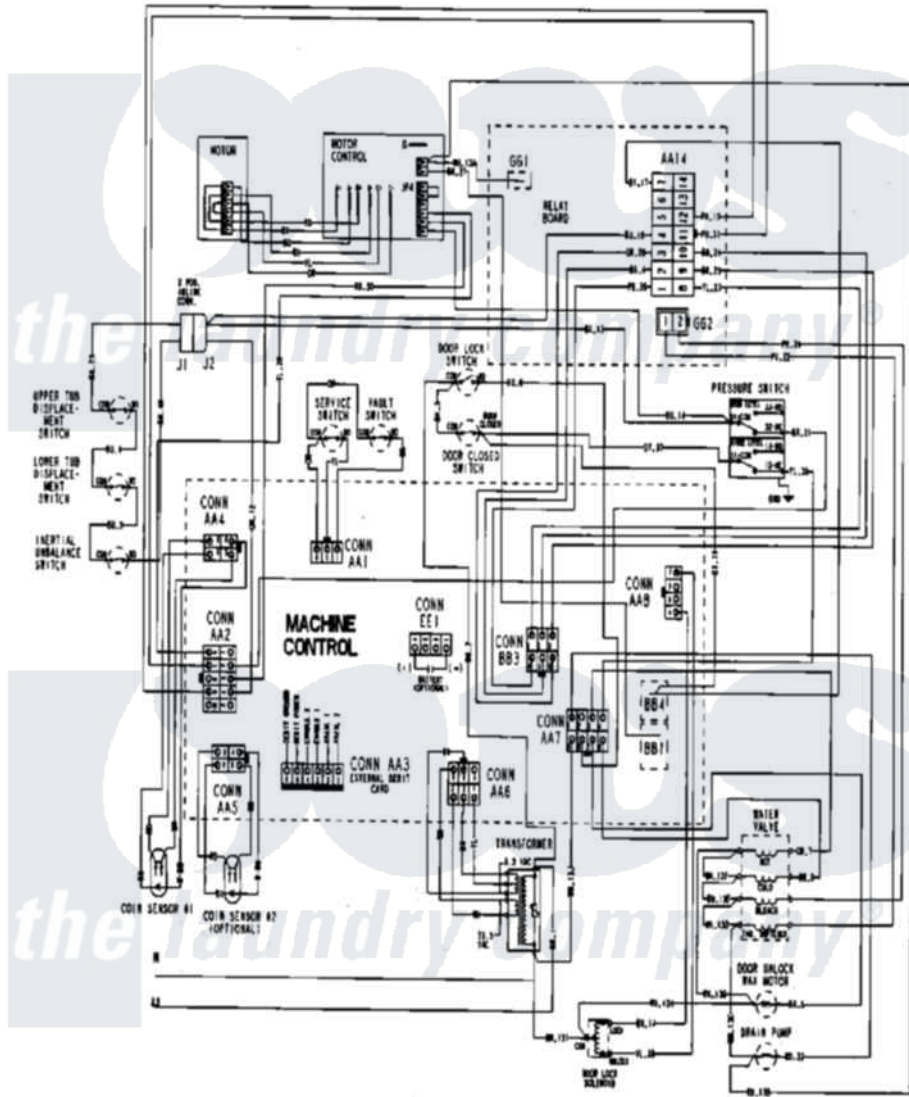

# Maytag MAH21PDAWW 10 - WIRING INFORMATION

Maytag Commercial Maytag MAH21PDAWW Washer Parts Parts Diagram 10 - WIRING INFORMATION  
 Click on the part number to view part

Item	Original Part Number	Replaced By	Status	Part Description
001	NLA		Not Available	WIRING INFORMATION
"	NLA		Not Available	WIRING INFORMATION