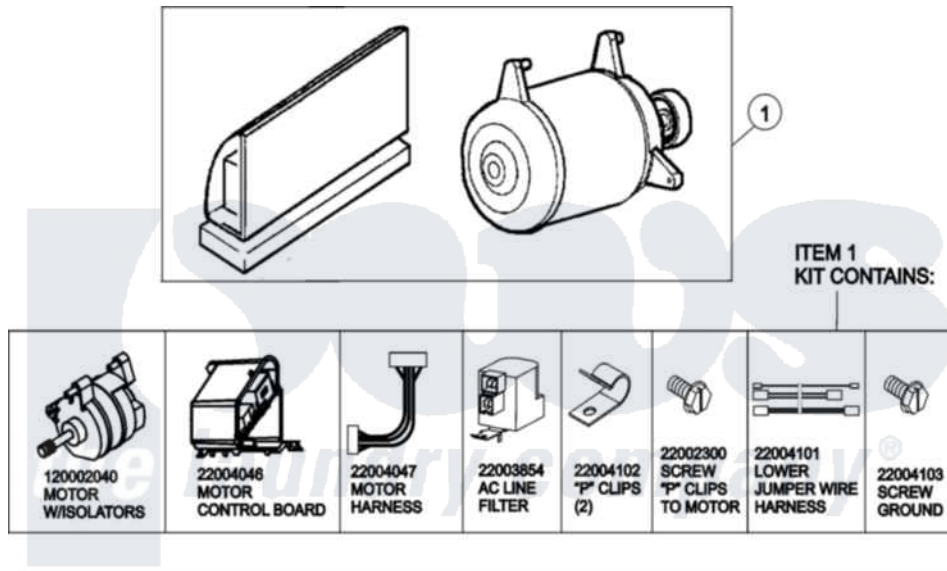

Maytag MAH21PDAWW 11 - MOTOR & MOTOR CONTROL

(SEE TEXT FOR ITEMS 2, 3, 4 AND 8)

Maytag [Commercial Maytag MAH21PDAWW Washer Parts](#) Parts Diagram 11 - MOTOR & MOTOR CONTROL
Click on the part number to view part

Item	Original Part Number	Replaced By	Status	Part Description
001	12002039			Neptune Motor Conversion Kit
002	22004046			Control Assembly, Motor
003	22003856			Motor, Variable Speed
004	22004047	22004212		Motor Harness
005	33002190			SCrew, C BraCe, BraCket, Cabinet
006	22004102			P Clips
007	22002300	9740848		Screw, Mixing Valve Mounting
008	22003854	22003858		EMI Suppression Filter, 16a
009	22004101			Repair Jumper Harness
010	22003329			Isolator, Motor
011	22003686			Bolt, Motor
012	22002320			Washer, Belt Tension Bolt
013	22004103			Screw