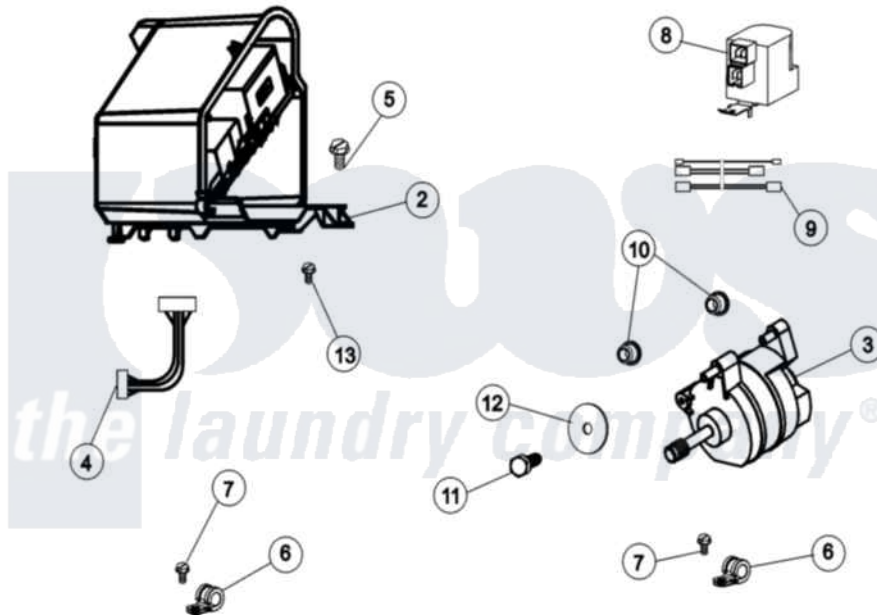

Maytag MAH21PDAWW 11 - MOTOR & MOTOR CONTROL

(SEE TEXT FOR ITEMS 2, 3, 4 AND 8)

Maytag [Commercial Maytag MAH21PDAWW Washer Parts](#) Parts Diagram 11 - MOTOR & MOTOR CONTROL
Click on the part number to view part

Item	Original Part Number	Replaced By	Status	Part Description
001	12002039			Neptune Motor Conversion Kit
002	22004046			Control Assembly, Motor
003	22003856			Motor, Variable Speed
004	22004047	22004212		Motor Harness
005	33002190			SCrew, C BraCe, BraCket, Cabinet
006	22004102			P Clips
007	22002300	9740848		Screw, Mixing Valve Mounting
008	22003854	22003858		EMI Suppression Filter, 16a
009	22004101			Repair Jumper Harness
010	22003329			Isolator, Motor
011	22003686			Bolt, Motor
012	22002320			Washer, Belt Tension Bolt
013	22004103			Screw