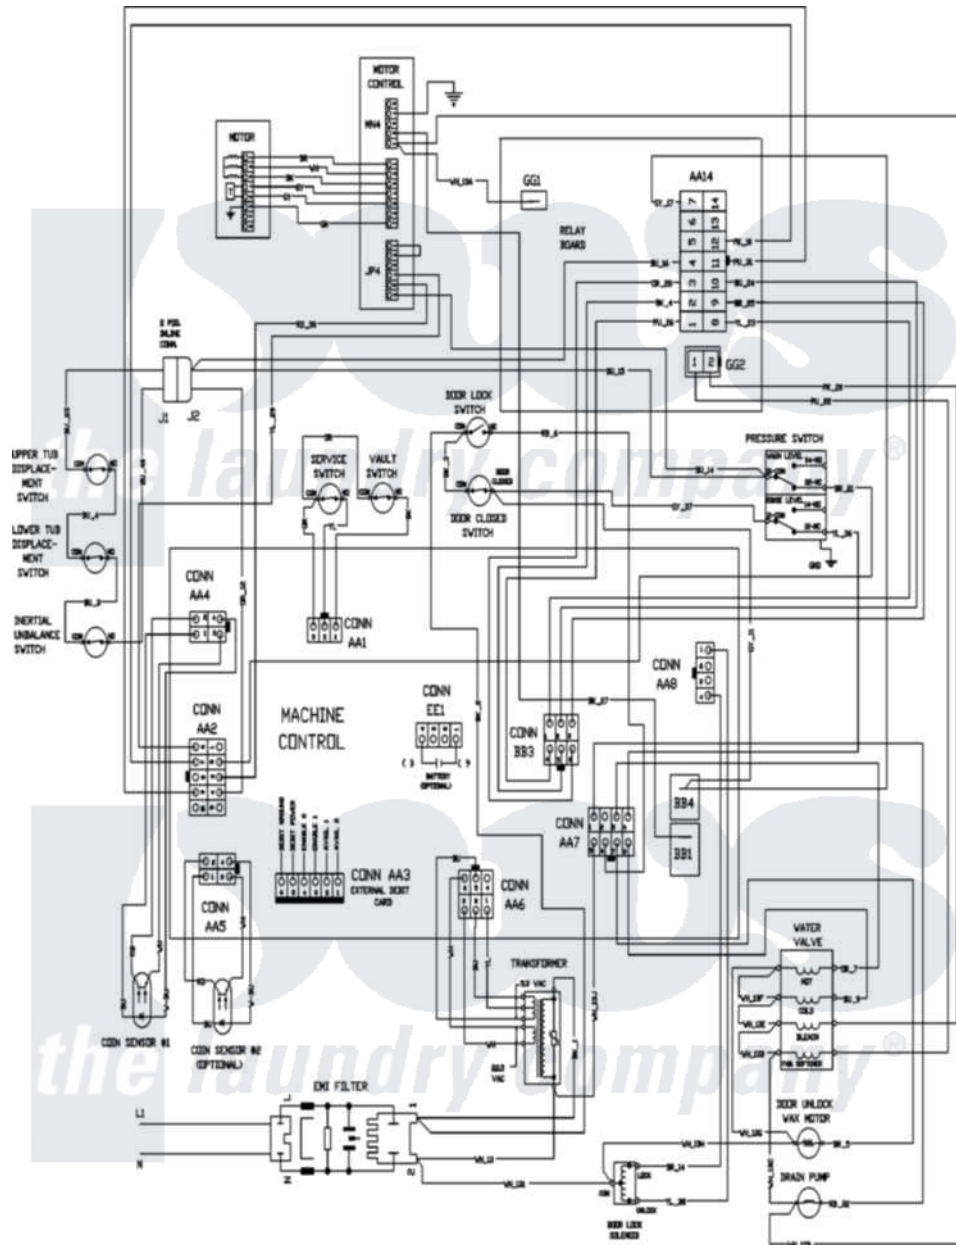

Maytag MAH21PDAWW 12 - WIRING INFORMATION(SER 31)

Maytag Commercial Maytag MAH21PDAWW Washer Parts Parts Diagram 12 - WIRING INFORMATION(SER 31)  
 Click on the part number to view part

Item	Original Part Number	Replaced By	Status	Part Description
001	NLA		Not Available	WIRING INFORMATION