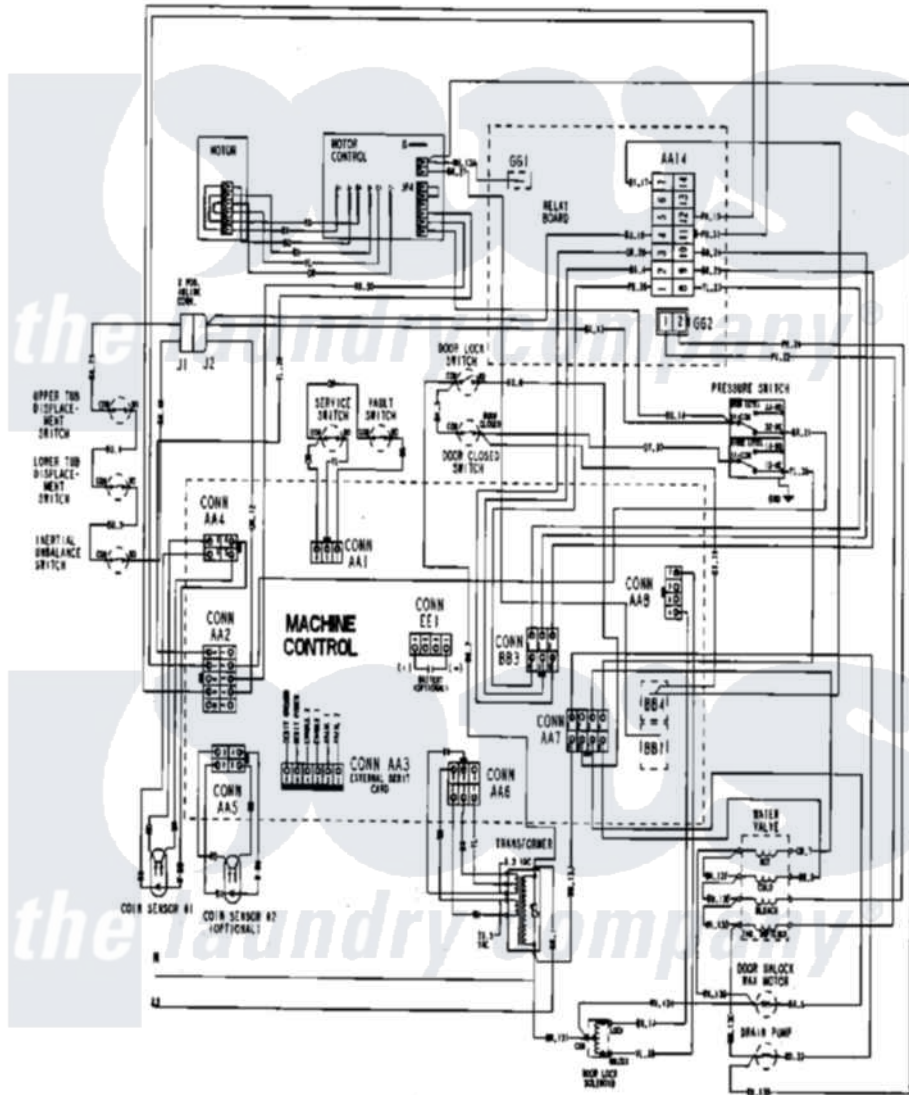

Maytag MAH21PDCXQ 10 - WIRING INFORMATION

Maytag Commercial Maytag MAH21PDCXQ Washer Parts Parts Diagram 10 - WIRING INFORMATION
 Click on the part number to view part

Item	Original Part Number	Replaced By	Status	Part Description
001	NLA		Not Available	WIRING INFORMATION
"	NLA		Not Available	WIRING INFORMATION