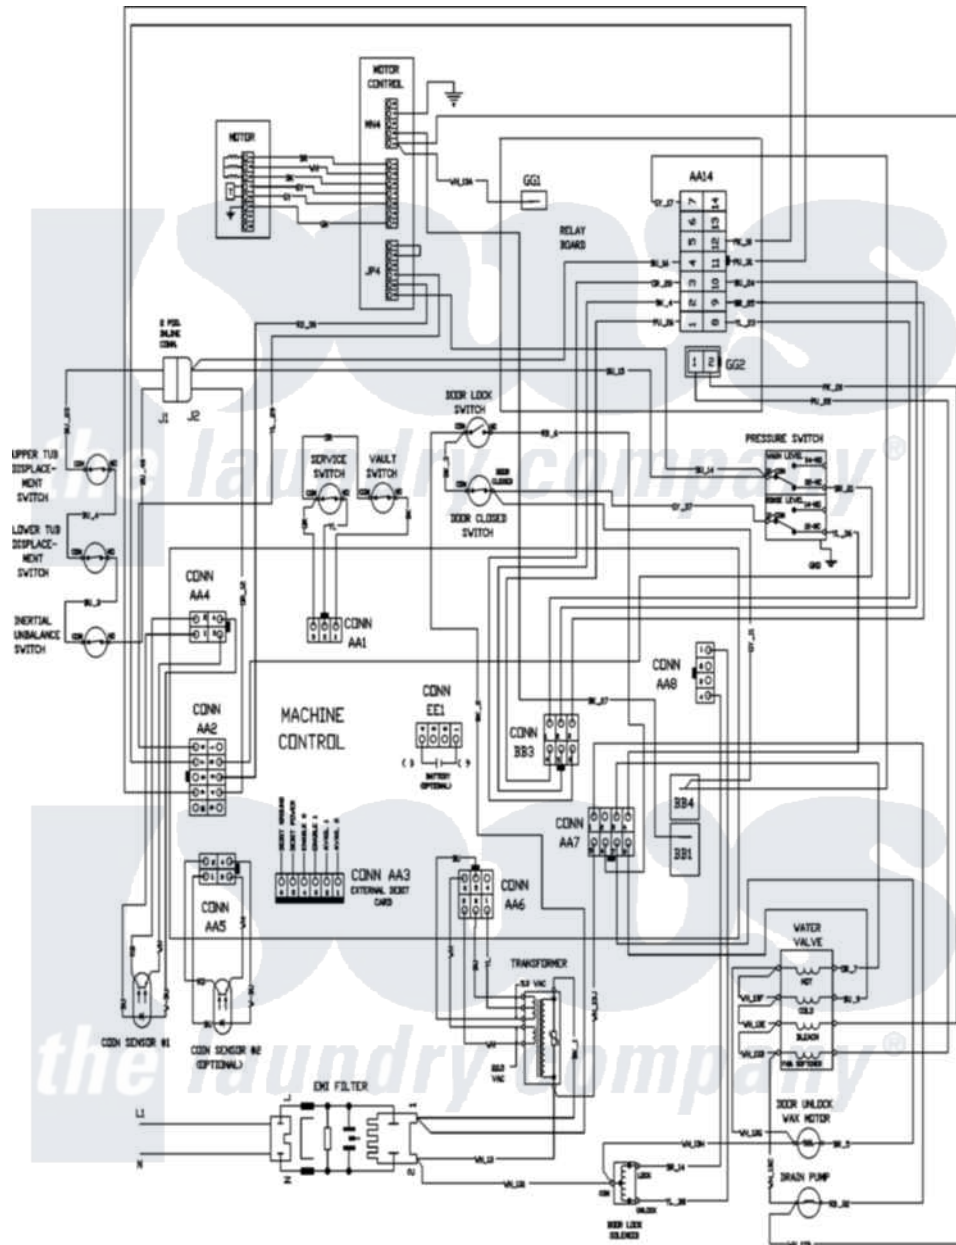

Maytag MAH21PDCXQ 12 - WIRING INFORMATION(SER 31)

Maytag Commercial Maytag MAH21PDCXQ Washer Parts Parts Diagram 12 - WIRING INFORMATION(SER 31)  
 Click on the part number to view part

Item	Original Part Number	Replaced By	Status	Part Description
001	NLA		Not Available	WIRING INFORMATION