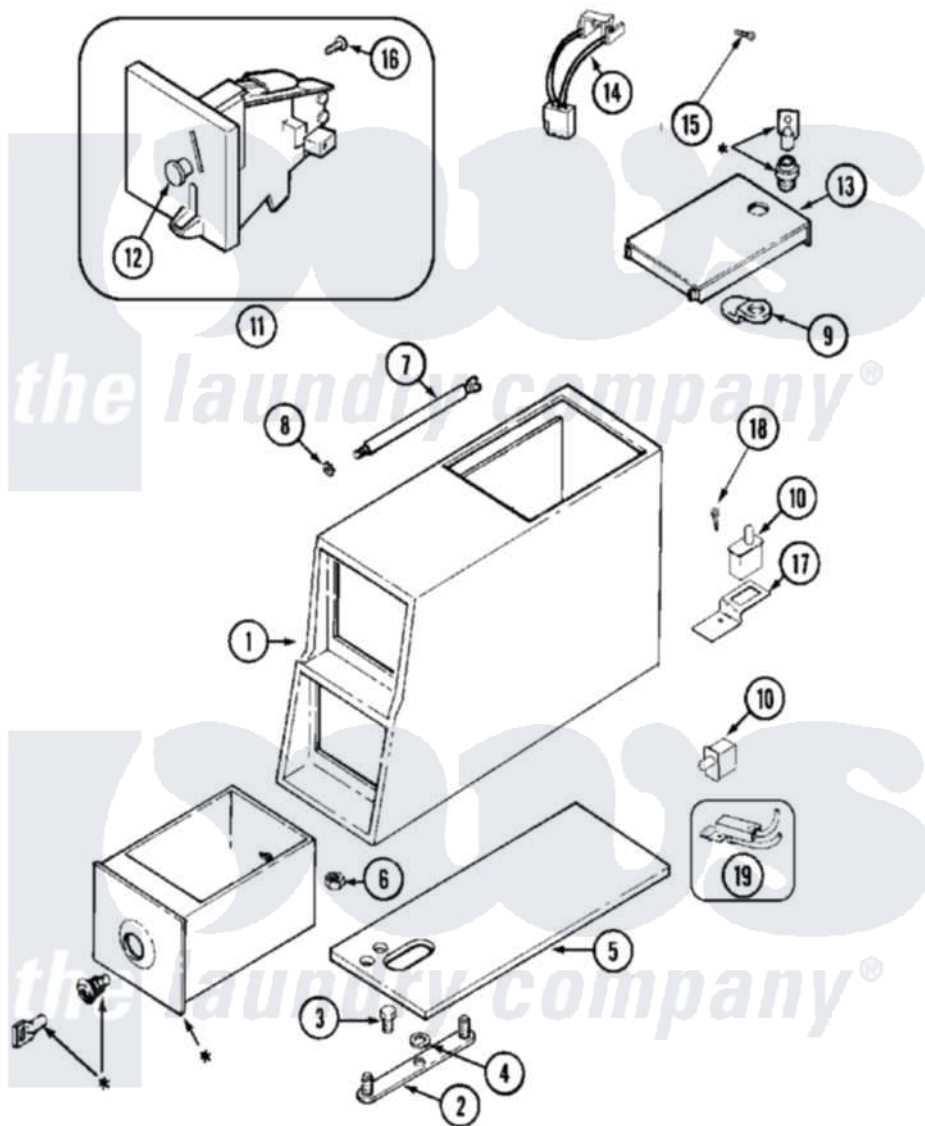

Maytag MAH21PDCXW 02 - CONTROL CENTER

* CONTACT YOUR COMMERCIAL LAUNDRY DISTRIBUTOR

Maytag [Commercial Maytag MAH21PDCXW Washer Parts](#) Parts Diagram 02 - CONTROL CENTER

[Click on the part number to view part](#)

Item	Original Part Number	Replaced By	Status	Part Description
001	22002480			Vault, Coin PD Coin Drop Supplied By Dist.
"	33002428	22002480		Vault, Coin PD Coin Drop Supplied By Dist.
002	22001810		Not Available	STRAP, MOUNTING
003	22002925	3370225		Screw
004	910309			Washer, Mounting Strap
005	22002072			Gasket, Control Center
"	22002618			Gasket, Control Center
006	Y052740	62739		Nut, Lock
007	22001903	8576635		Bolt
008	910181			Lockwasher, Terminal Block
009	22003677			Nut, Locking Cam
010	33001250			Switch, Vault And Service Door
011	22001875			Coin Drop Assembly-Dual
"	22002144			Single Faceplate

"	22002535	W10133245	Dual Coin Drop Assembly
"	22003678	22004112	Coin Drop Greenwald Us.25
"	22003815		Dual Faceplate
"	22004112		Coin Drop Greenwald Us.25
"	22004113	W10133245	Dual Coin Drop Assembly
"	22004114		Coin Drop Greenwald .25
"	33002644		Dual Faceplate Assembly
"	33002645		Coin Drop-Canada
"	33002646		Coin Drop-Canada
"	33002647		Single Faceplate Assembly
012	216200		Face Plate Return Button
013	22003679		Timer Access Door Assembly
"	22003692		Timer Access Door Assembly
014	22001965		Optic Switch Assembly
015	314665		Screw, Switch Assembly
016	22001069		Screw, Vault To Control Cover
017	22001404		Bracket, Service Switch
018	22001069		Screw, Vault To Control Cover
019	22001966		Harness, Sensor Switch