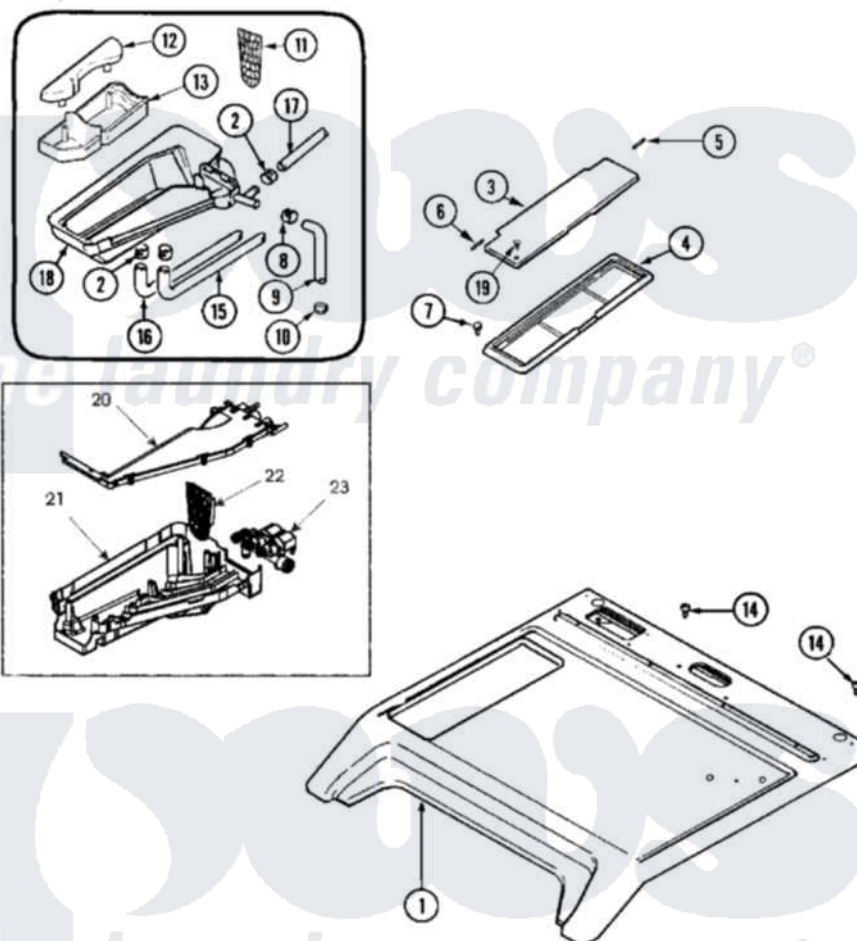

Maytag MAH21PDCXW 03 - TOP

Maytag Commercial Maytag MAH21PDCXW Washer Parts Parts Diagram 03 - TOP
 Click on the part number to view part

Item	Original Part Number	Replaced By	Status	Part Description
001	22003586	22004178		Cover, Top
"	22003587	22004181		Cover, Top
"	22004178			Cover, Top
"	22004179			Cover, Top
002	205161	489503		Clamp
003	22002941			Lid, Dispenser Commercial
004	22003665			Bezel, Dispenser
005	Y912678	6-912678		Pin- Hinge
006	Y912679			Pin, Hinge
007	22002060	400021-1		Screw
008	22001984	285655		Clamp, Hose
009	22003259			Hose, Shower
010	201011	285655		Clamp, Hose
011	22003321			Grid, Dispenser
012	22002266			Cap, Siphon
"	22003849			Siphon Cap

013	22002265		Cup, Siphon
"	22003848		Siphon Cup
014	912365	3370225	Screw
015	22002551		Hose, Bleach
016	22003634		Hose, Fabric Softener
017	22003457		Hose, Detergent
018	22003320		Bottom, Dispenser Assembly
"	22003322		Top, Dispenser
"	22003723		Bottom, Dispenser
019	22003681	22003263	Screw, Sump Cap
020	22003845		Dispenser Cover
021	22003844		Dispenser Bottom
022	22003321		Grid, Dispenser
023	12001929		Valve Seal Kit
"	22001640	285655	Clamp, Hose
"	22003832		Fill Hose, Dispenser
"	22003833		Hose, Tub Shower
"	22003846	12001930	Dispenser Valve Assembly Kit