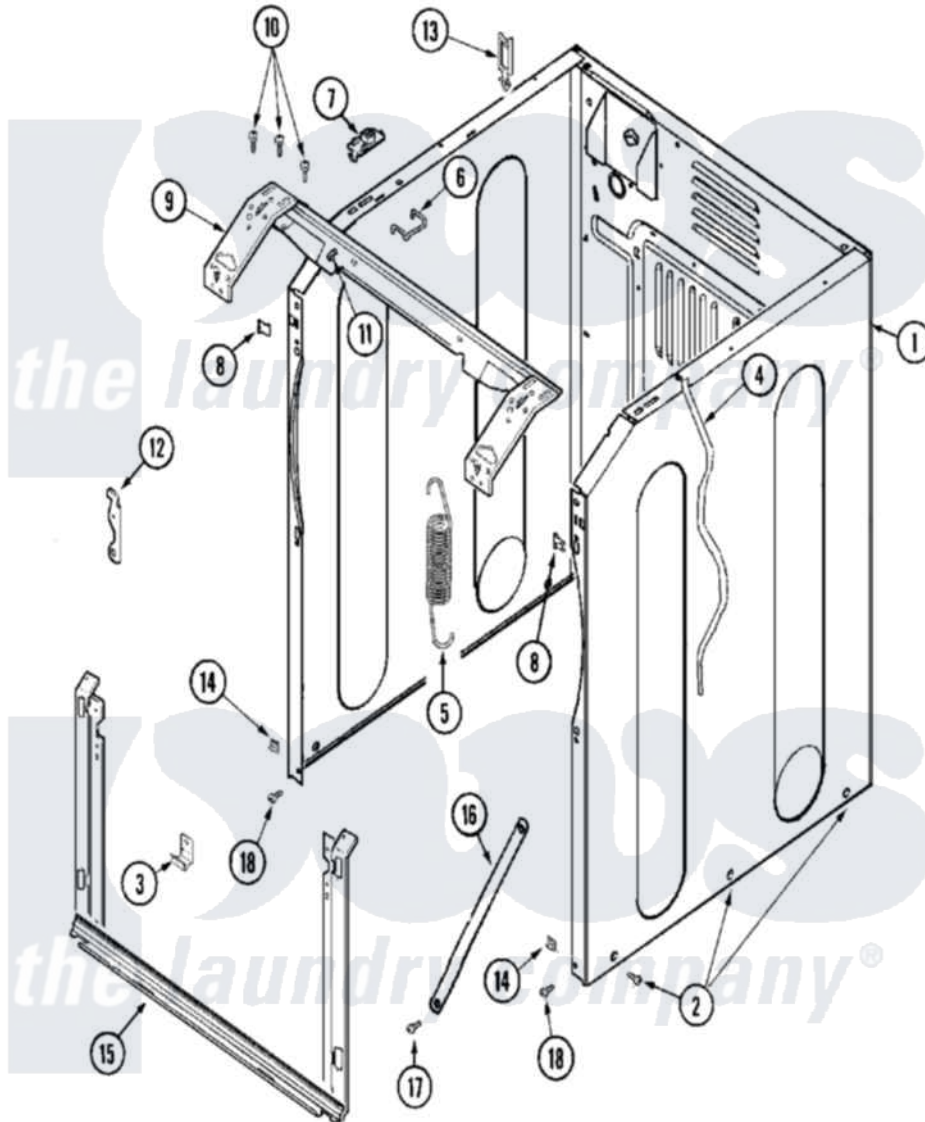

Maytag MAH21PDCXW 04 - CABINET-FRONT

Maytag [Commercial Maytag MAH21PDCXW Washer Parts](#) Parts Diagram 04 - CABINET-FRONT
 Click on the part number to view part

Item	Original Part Number	Replaced By	Status	Part Description
001	22003639			Cabinet Assembly
"	NLA		Not Available	CABINET ASSY. (BISQUE AS PK)
002	22003409	213007		Xfor Cabinet See Cabinet, Back
003	22002239			Clip, Front Panel
004	33001836			Strap, Top Cover Support
005	22003254			Spring, Cabinet To Tub
006	22002297			Support, Spring
007	22001997			Spacer, Top Cover
008	22002049			Clip Note: Clip, Front Panel
009	22003637			BRACE ASSEMBLY, TOP CROSS CONTAINS ITEMS 12 & 13
010	22001995			Screw Note: Screw, Tumbler Front And Shroud
011	22002014			Clip, Harness To Support
012	22002247	33002597		Hook, Security

013	22003298		Retainer, Wire
014	22002013		Stop, Shipping
015	22001995		Screw Note: Screw, Tumbler Front And Shroud
"	22003638	22003652	Shroud Support Assembly
016	22002259	22002767	Brace, Cross
017	22001995		Screw Note: Screw, Tumbler Front And Shroud
018	22001995		Screw Note: Screw, Tumbler Front And Shroud