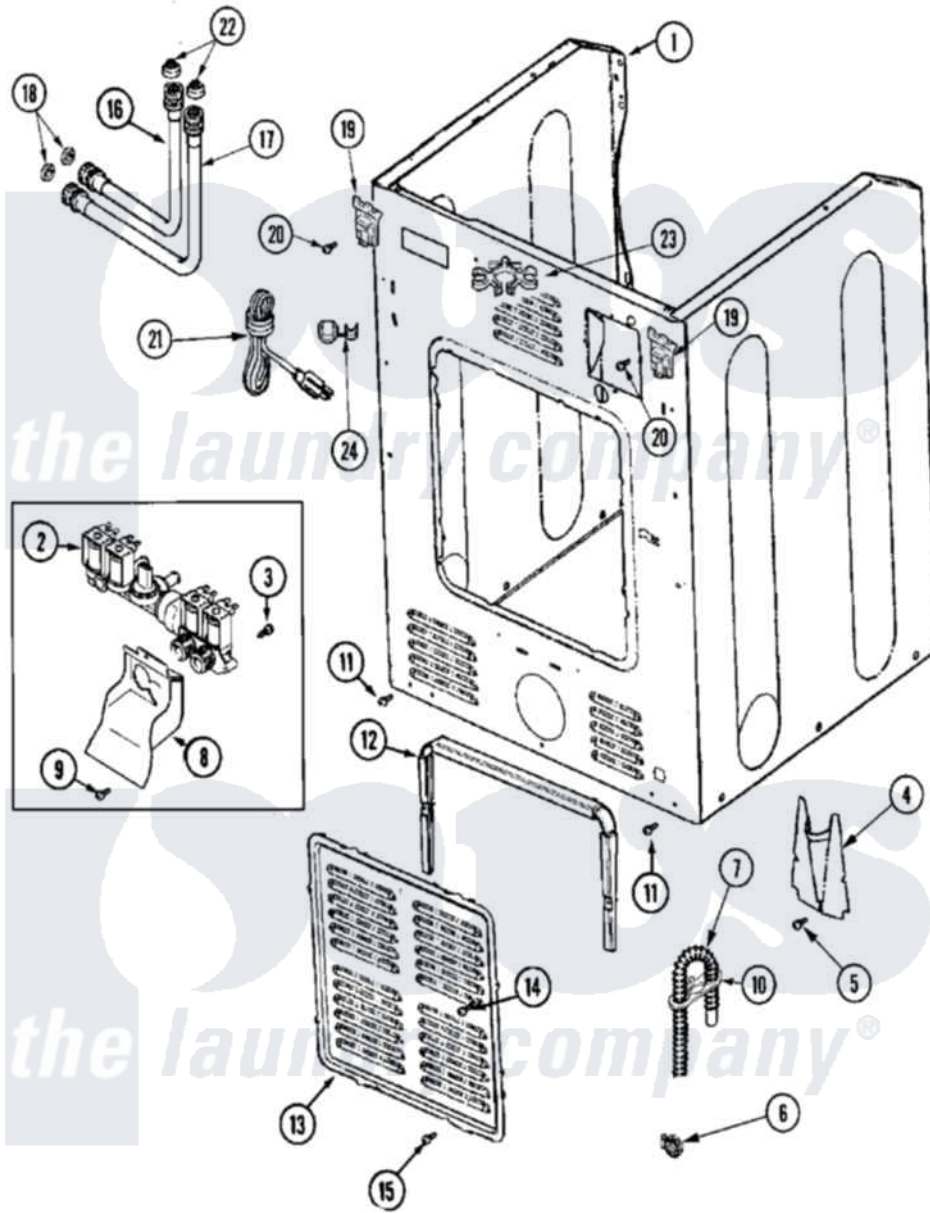

Maytag MAH21PDCXW 05 - CABINET-REAR

Maytag Commercial Maytag MAH21PDCXW Washer Parts Parts Diagram 05 - CABINET-REAR
 Click on the part number to view part

Item	Original Part Number	Replaced By	Status	Part Description
001	22003639			Cabinet Assembly
"	NLA		Not Available	CABINET ASSY. (BISQUE AS PK)
002	22002944			Valve, Water
"	22003940			Water Valve
003	22002436			Screw, Water Valve Bracket
004	22002704			Cover, Drain Hose
005	22001995			Screw Note: Screw, Tumbler Front And Shroud
006	22001984	285655		Clamp, Hose
007	22003319	12001807		Drain Hose Kit
008	33002212			Bracket, Water Valve
009	22002925	3370225		Screw
010	22002892			Retainer, Drain Hose
011	22001995			Screw Note: Screw, Tumbler Front And Shroud
012	22002022			Spacer, Access Panel

013	22002092		Panel, Access
014	22002295	67006908	Screw, Ice Rack
015	22002925	3370225	Screw
016	22003682	12001901	Kit-Inlet Hose Assembly
017	22003683	12001900	Kit-Inlet Hose Assembly
018	Y013783		Washer, Inlet Hose
019	22003367	22004095	Hinge, Plastic
020	22001995		Screw Note: Screw, Tumbler Front And Shroud
021	22003062		Cord, Power
022	22002229	22002960	Strainer, Washer Inlet
023	22002932		Clip, Drain Hose
024	211881		Grommet, Cord Part Not Used- Gas Models Only