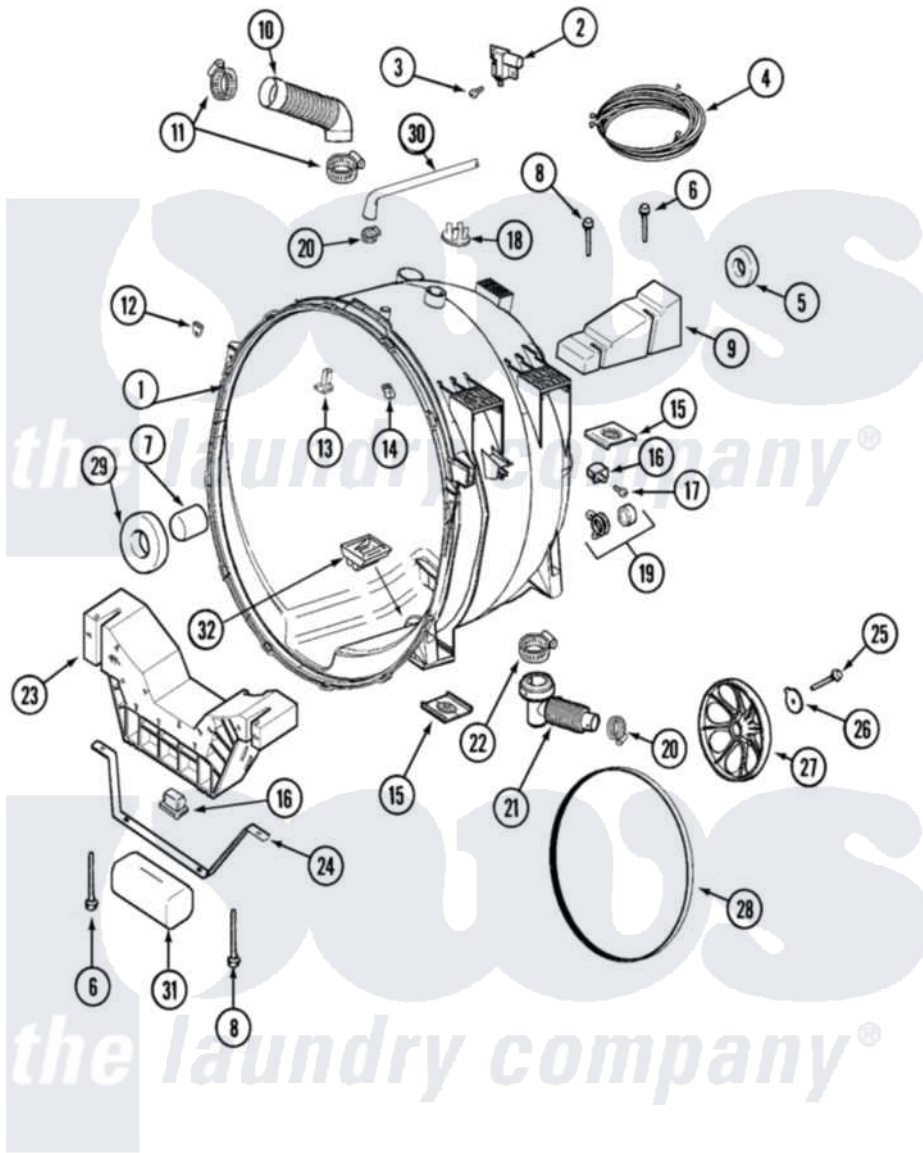

Maytag MAH21PDCXW 06 - OUTER TUB

Maytag [Commercial Maytag MAH21PDCXW Washer Parts](#) Parts Diagram 06 - OUTER TUB
 Click on the part number to view part

Item	Original Part Number	Replaced By	Status	Part Description
001	22003413	22004465		Outer Tub Assembly, As Pack
"	22004080	22004465		Outer Tub Assembly, As Pack
002	22002006			Clip, Unbalance Switch Harness
"	22002045	22003302		Switch, Internal Unbalance
003	22002061	910187		Screw
"	22002300	9740848		Screw, Mixing Valve Mounting
004	22003065	22004093		Unbalance
"	22003684			Wire Harness, Upper Sub Assembly
"	22003684			Wire Harness, Upper Sub Assembly
"	22004052			Harness Upper Sub Assembly
005	22003441			Bearing, Rear
006	22003615			Bolt, Double Sems 5-3/8
"	22003828	33002973		Screw, No.9-15 X 1.00 Hx WS
007	22002935			Spacer, Bearing

008	22003616		Bolt, Double Sems 3-3/8
"	22003828	33002973	Screw, No.9-15 X 1.00 Hx WS
009	22002102		Weight, Counter Balance
010	22002083		Hose, Injector
011	22002052	616099	Clamp
012	22002103		Clip, U
013	22002959	22004310	Water Deflector
014	22002006		Clip, Unbalance Switch Harness
015	22002065		Nut, Counter Balance
016	22002044		Switch, Tub Displacement
017	22002061	910187	Screw
018	22002797		Clip, Hose
019	22003261		Plug, Outer Tub
"	22003295	285655	Clamp, Hose
020	202515	596669	Clamp, Manifold
021	22003262		Hose, Tub To Pump Outlet
022	22002053	696392	Hose Clamp
023	22003253		Bracket, Front Weight
"	22003826	22004472	Bracket, Lower
024	22002008		Strap
025	22002057	22003937	Screw, Retaining Bolt
026	22002055	22003936	Washer
"	22003936		Washer
027	22002315		Pulley, Spinner
028	12001788		Kit, Belt And Isolator--W
"	22002313	12001788	Kit, Belt And Isolator--W
029	22002934		Bearing, Front
030	22002027	74007164	Lock- Purs
"	22003259		Hose, Shower
031	22003225		Not Available CUSHION
"	22003827		Cushion
032	22003257	22003710	Sump Cap W/ Labyrinth Feature
"	22003263		Screw, Sump Cap