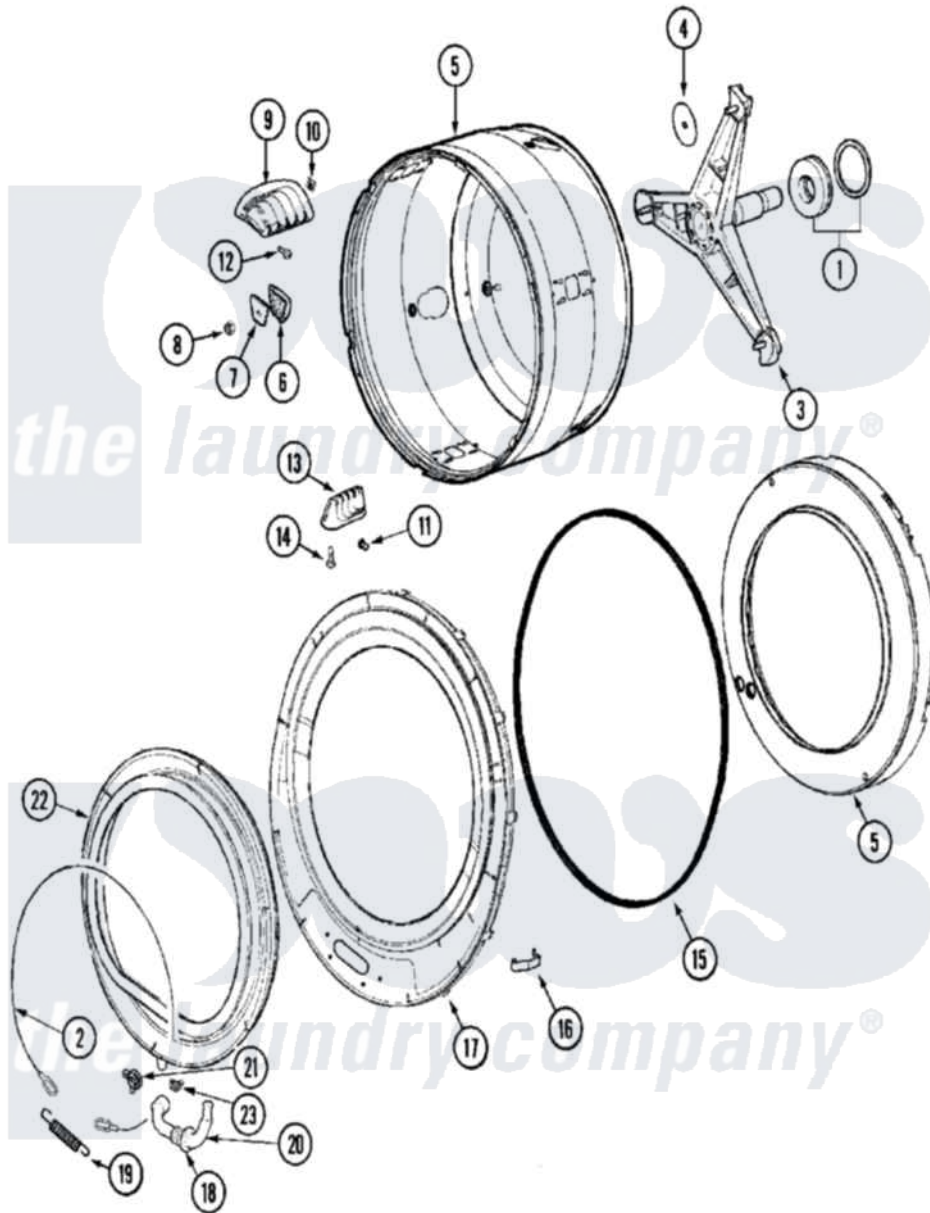

# Maytag MAH21PDCXW 07 - SPINNER ASSEMBLY & OUTER TUB COVER

Maytag [Commercial Maytag MAH21PDCXW Washer Parts](#) Parts Diagram 07 - SPINNER ASSEMBLY & OUTER TUB COVER

[Click on the part number to view part](#)

Item	Original Part Number	Replaced By	Status	Part Description
001	12001478	<a href="#">12002022</a>		Lip Seal Kit
"	<a href="#">12002022</a>			Lip Seal Kit
002	<a href="#">22002327</a>			Wire, Boot Clamp
003	<a href="#">22002123</a>			Tube, Molykote
"	22002897	<a href="#">W10181639</a>		Support
"	22003925	<a href="#">W10181639</a>		Support
004	<a href="#">22002023</a>			Washer, Plastic
005	22003670	<a href="#">6-2717080</a>		Spinner As
006	<a href="#">22002482</a>			Washer, Profile
007	<a href="#">22002020</a>			Washer, Spinner Support
008	22002122	<a href="#">2207454</a>		Nut, Hex
009	<a href="#">22001985</a>			Baffle, Drip
010	<a href="#">22002009</a>			Grommet, Baffle
011	<a href="#">22001999</a>			Grommet, Baffle
012	<a href="#">22003556</a>			Screw, Baffle
013	<a href="#">22001986</a>			Baffle, Drip

014	<a href="#">22002059</a>		Screw, Baffle
015	<a href="#">22002077</a>		Seal, Tub Cover
016	<a href="#">22002050</a>		Clip, Tub To Cover
017	<a href="#">22003212</a>		Cover, Tub --W
"	22004079	<a href="#">22004464</a>	Outer Tub Cover Kit
"	<a href="#">22004254</a>		Cover, Tub W/Sealandcaps Aspk
018	<a href="#">22003074</a>		Guard, Hose
019	<a href="#">22002099</a>		Spring, Tub
020	22003071	<a href="#">22004477</a>	Drain Hose, Door Boot
021	Y22003072	<a href="#">22003072</a>	CLAMP, HOSE DOUBLE WIRE
022	22003070	<a href="#">12002533</a>	Boot Kit
023	<a href="#">22003073</a>	<a href="#">596669</a>	Clamp, Manifold