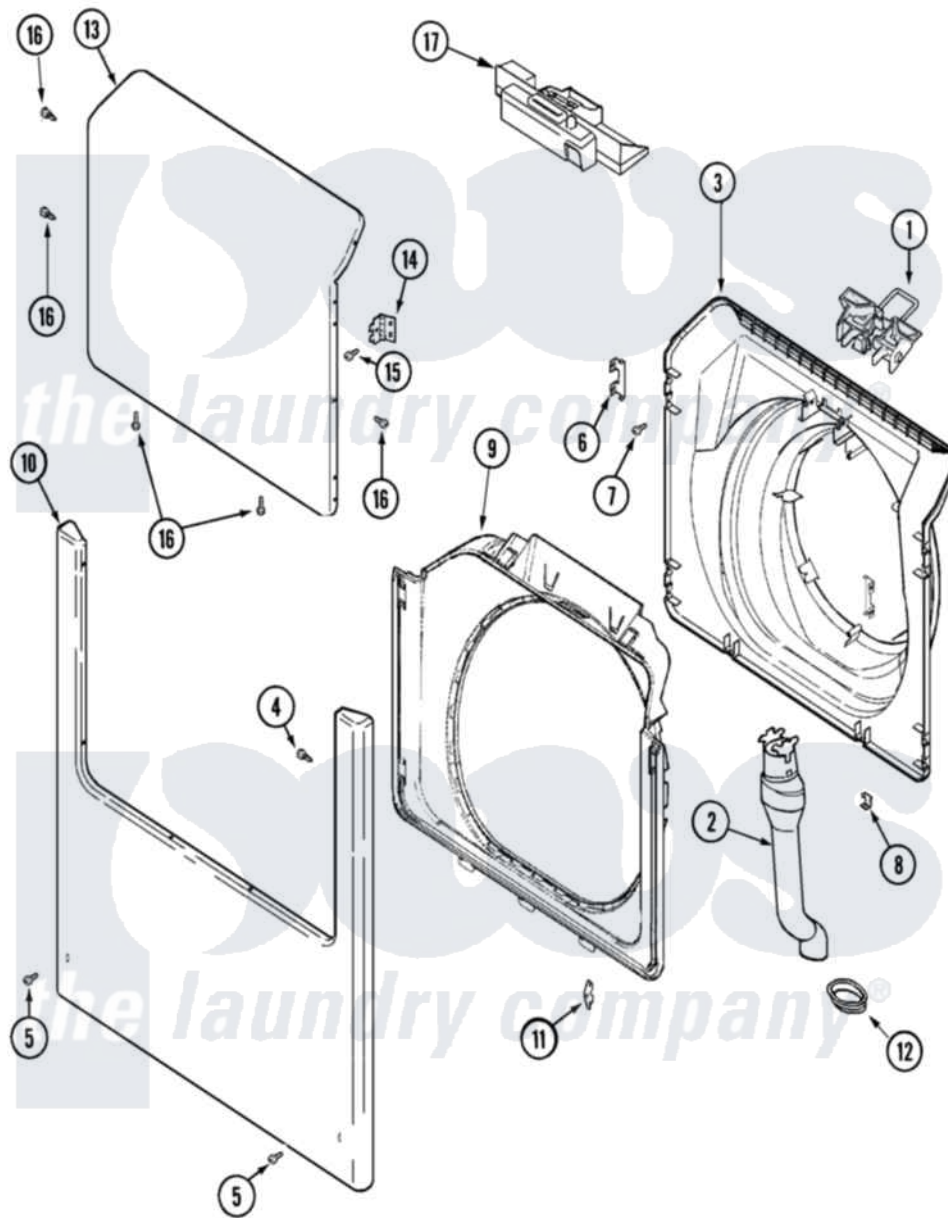

Maytag MAH21PDCXW 09 - DOOR, SHROUD, FRONT PANEL & LATCH ASSY

Maytag Commercial Maytag MAH21PDCXW Washer Parts Parts Diagram 09 - DOOR, SHROUD, FRONT PANEL & LATCH ASSY

Click on the part number to view part

Item	Original Part Number	Replaced By	Status	Part Description
001	22003269			Door, Lock Hoop Assembly
002	22003576	22003850		Vent Tube Assembly
003	22003275			Door, Inner/Door Strike
"	22003279			Door, Inner
004	22002244			Clip, Grounding
005	33002190			SCrew, C BraCe, BraCket, Cabinet
006	22002038			Clip, Door
007	22002007			Screw, Wire Frame
008	22002039			Clip, Door
009	22003516	22002234		Shroud And Dispenser Hose
010	22002836			Panel, Front
"	33002396		Not Available	PANEL, FRONT (BSQ)
011	22002095	12001994		Cover
"	22002612	12002113		Hinge Cove

"	33001764		Cover, Hinge Hole
"	33001846		Screw, Hinge Hole Cover
"	33002349		Cover, Hinge Hole
012	22003075		Grommet, Vent Tube
013	22003785		Door, Outer
"	22003786	Not Available	DOOR, OUTER (BSQ)
014	22002798		Hinge, Door
015	22002062	98006631	Screw
016	22002063		Screw No.8-18AB Wafer Head
"	33002351		Screw
017	22003706		Door Lock Assembly, Commercial