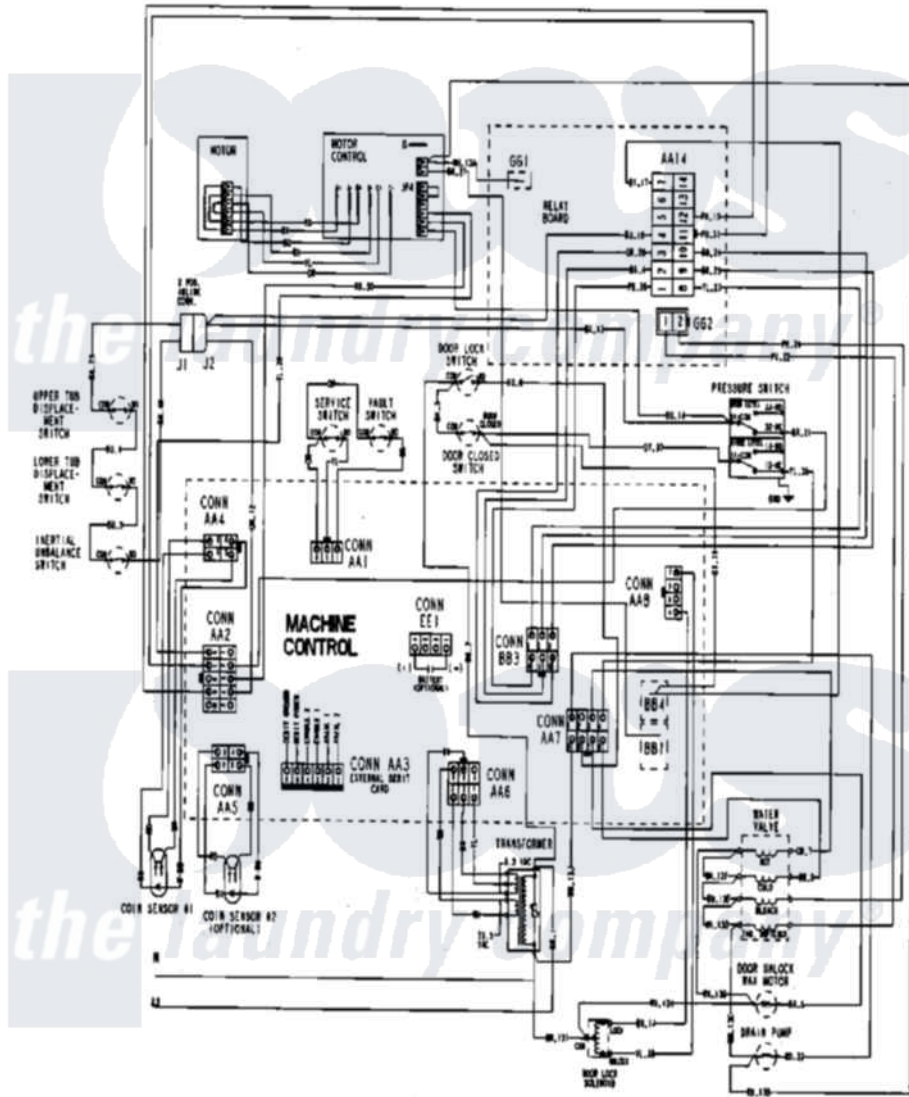

# Maytag MAH21PDCXW 10 - WIRING INFORMATION

Maytag Commercial Maytag MAH21PDCXW Washer Parts Parts Diagram 10 - WIRING INFORMATION  
 Click on the part number to view part

Item	Original Part Number	Replaced By	Status	Part Description
001	NLA		Not Available	WIRING INFORMATION
"	NLA		Not Available	WIRING INFORMATION