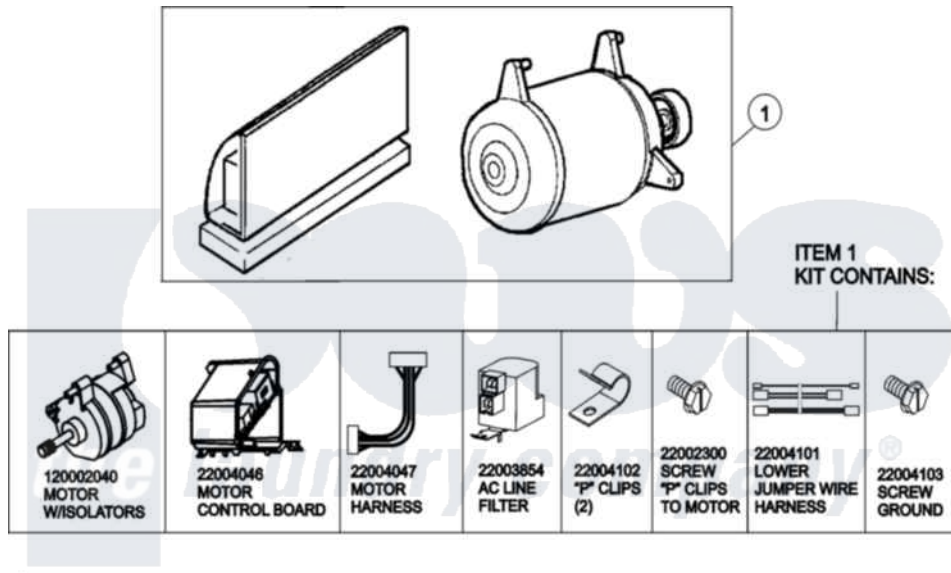

Maytag MAH21PDCXW 11 - MOTOR & MOTOR CONTROL

(SEE TEXT FOR ITEMS 2, 3, 4 AND 8)

Maytag Commercial Maytag MAH21PDCXW Washer Parts Parts Diagram 11 - MOTOR & MOTOR CONTROL
 Click on the part number to view part

Item	Original Part Number	Replaced By	Status	Part Description
001	12002039			Neptune Motor Conversion Kit
002	22004046			Control Assembly, Motor
003	22003856			Motor, Variable Speed
004	22004047	22004212		Motor Harness
005	33002190			SCrew, C BraCe, BraCket, Cabinet
006	22004102			P Clips
007	22002300	9740848		Screw, Mixing Valve Mounting
008	22003854	22003858		EMI Suppression Filter, 16a
009	22004101			Repair Jumper Harness
010	22003329			Isolator, Motor
011	22003686			Bolt, Motor
012	22002320			Washer, Belt Tension Bolt
013	22004103			Screw