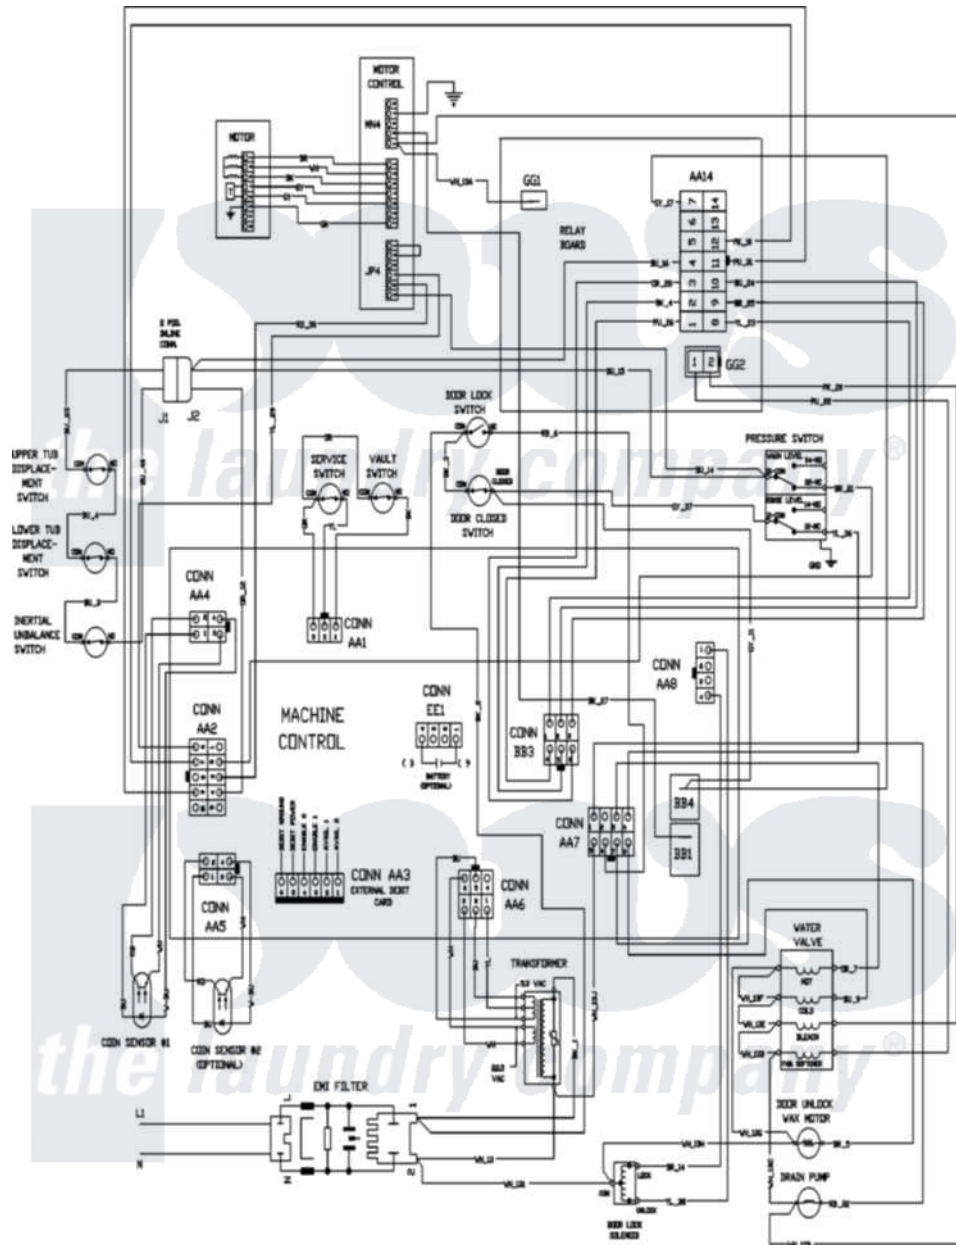

Maytag MAH21PDCXW 12 - WIRING INFORMATION(SER 31)

Maytag Commercial Maytag MAH21PDCXW Washer Parts Parts Diagram 12 - WIRING INFORMATION(SER 31)
 Click on the part number to view part

Item	Original Part Number	Replaced By	Status	Part Description
001	NLA		Not Available	WIRING INFORMATION