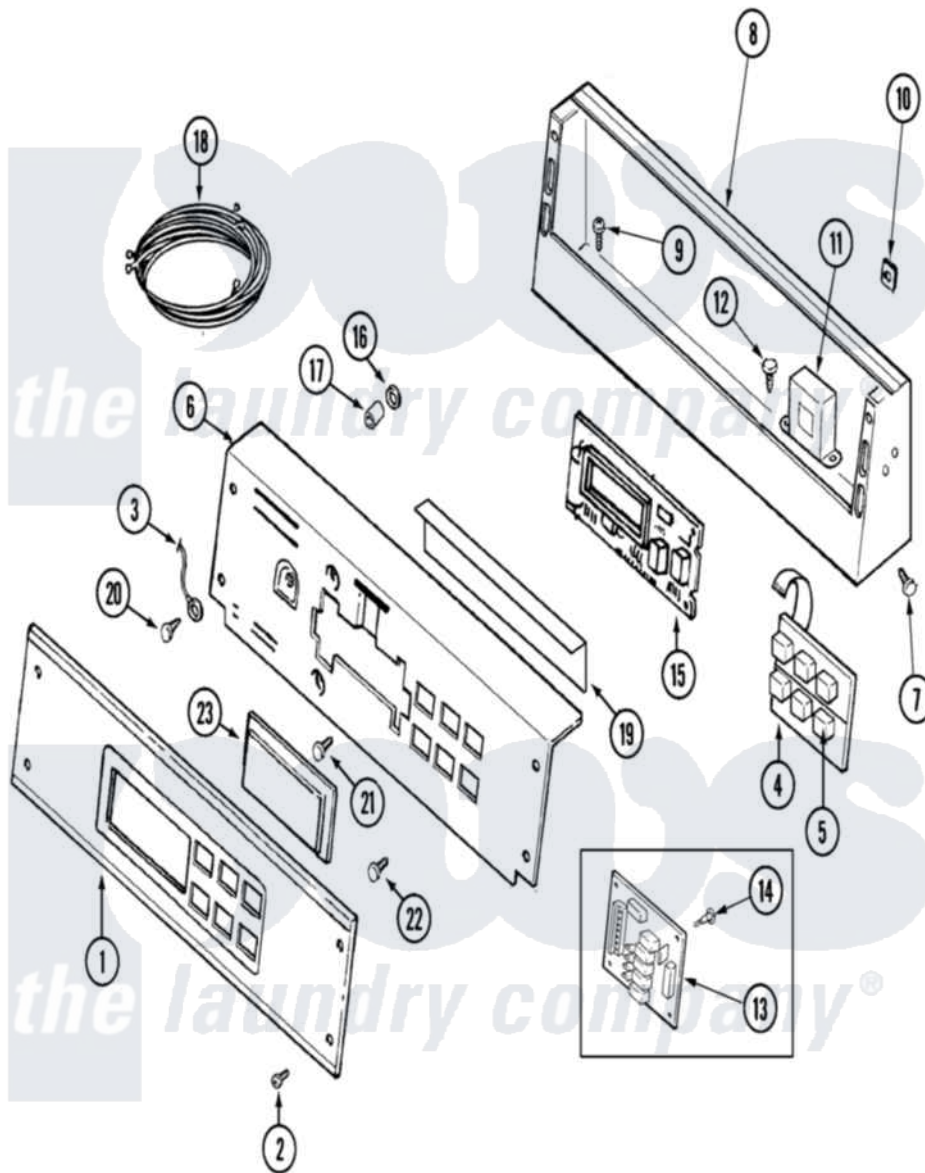

Maytag MAH21PDDGW 01 - CONTROL PANEL

Maytag Commercial Maytag MAH21PDDGW Washer Parts Parts Diagram 01 - CONTROL PANEL
 Click on the part number to view part

Item	Original Part Number	Replaced By	Status	Part Description
001	22004349			Facia - Pd/Ps
002	215506			Screw, Control Panel Overlay
003	205810			Wire, Ground
004	206808	W10135389		Push Button And Switch Assembly
"	215527	W10140652		Screw, 6-20 X 1/2
005	215517	W10131113		Push Button
006	22003697			Bracket, Back
007	212276	W10116760		Screw
008	22003089			Console
009	22002925	3370225		Screw
010	215003			Fastener, Panel And Bracket
011	22002139			Transformer
012	22001419			Nut, Transformer
"	22002925	3370225		Screw
013	22004172			Relay Board Drs
014	22002943			Stand-Off

015	22003703		Board, Control
016	912077		Locknut, Reader Harness
017	33001204		Stand-Off, Ccontrol Board
018	22003858		EMI Suppression Filter, 16a
"	22004096		Wire Harness - PD Export
019	22002954		Deflector, Water
020	211252		Screw, Ground Wire
021	215526		Screw, Circuit Board
022	215527	W10140652	Screw, 6-20 X 1/2
023	22001962	W10131114	Cover, Display