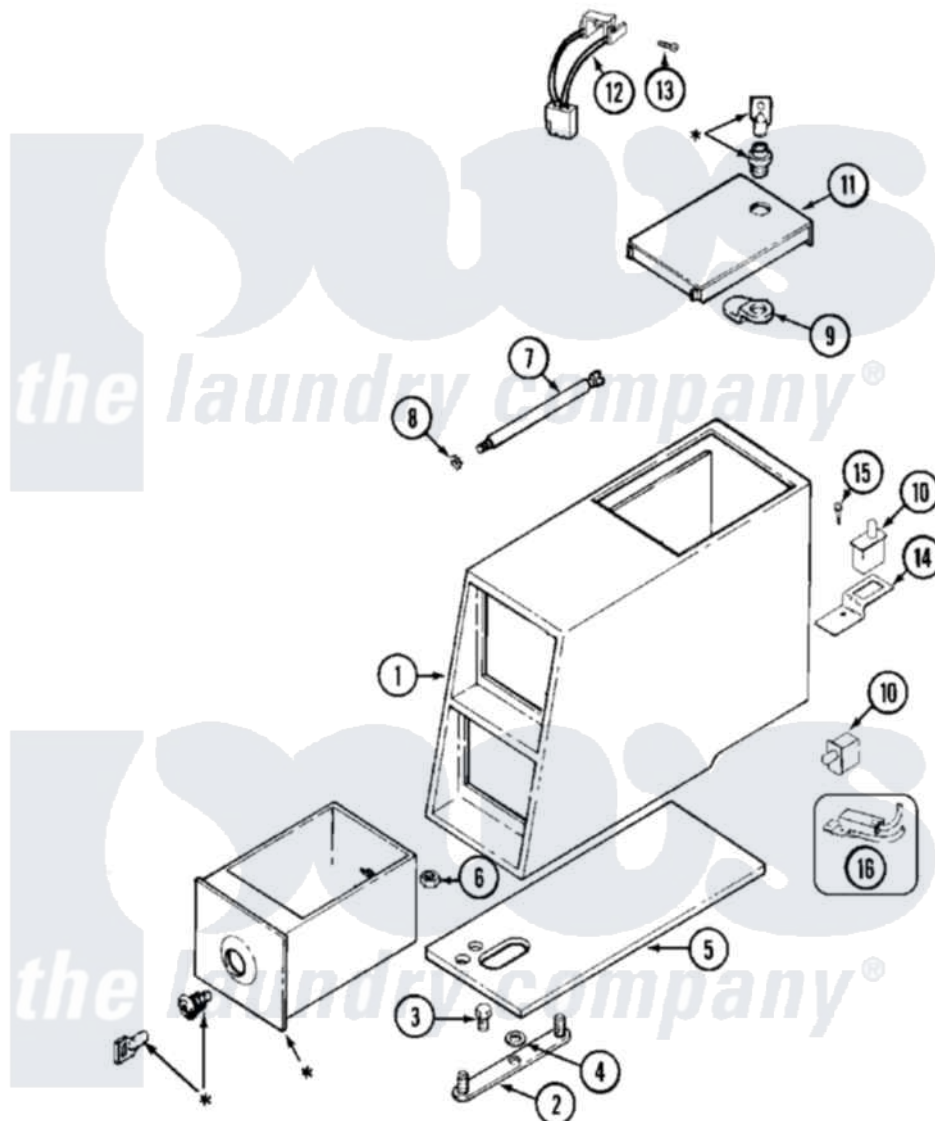

Maytag MAH21PDDGW 02 - CONTROL CENTER

* CONTACT YOUR COMMERCIAL LAUNDRY DISTRIBUTOR

Maytag [Commercial Maytag MAH21PDDGW Washer Parts](#) Parts Diagram 02 - CONTROL CENTER
 Click on the part number to view part

Item	Original Part Number	Replaced By	Status	Part Description
001	22002480			Vault, Coin PD Coin Drop Supplied By Dist.
002	22001810		Not Available	STRAP, MOUNTING
003	22002925	3370225		Screw
004	910309			Washer, Mounting Strap
005	22002072			Gasket, Control Center
006	Y052740	62739		Nut, Lock
007	22001903	8576635		Bolt
008	910181			Lockwasher, Terminal Block
009	22003677			Nut, Locking Cam
010	22002536			Switch, Sensor
011	22003679			Timer Access Door Assembly
012	22001965			Optic Switch Assembly
013	314665			Screw, Switch Assembly
014	22001404			Bracket, Service Switch
015	22001069			Screw, Vault To Control Cover
016	22001966			Harness, Sensor Switch