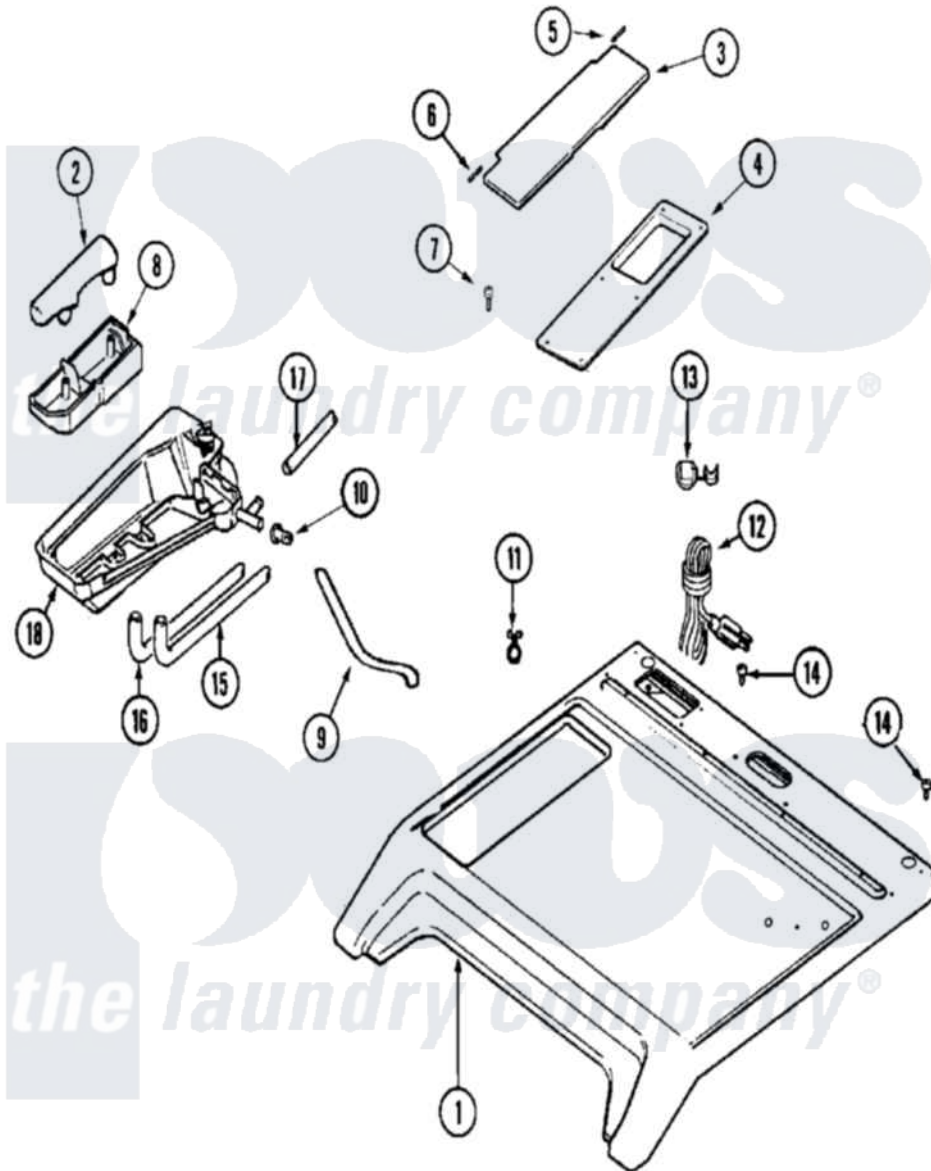

Maytag MAH21PDDGW 03 - TOP

Maytag [Commercial Maytag MAH21PDDGW Washer Parts](#) Parts Diagram 03 - TOP
 Click on the part number to view part

Item	Original Part Number	Replaced By	Status	Part Description
001	22004178			Cover, Top
002	22002266			Cap, Siphon
003	22002941			Lid, Dispenser Commercial
004	22003665			Bezel, Dispenser
005	Y912678	6-912678		Pin- Hinge
006	Y912679			Pin, Hinge
007	22002031			Palnut, Bezel
"	22002060	400021-1		Screw
008	22002265			Cup, Siphon
009	205161	489503		Clamp
"	22002556			Screw, Baffle
010	22001900			Preventer, Back Flow
011	22002027	74007164		Lock- Purs
012	22003540			Cord, Power
"	22003705		Not Available	ADAPTER, CORD EXPORT
"	22004405		Not Available	CORD ADAPTER ASSY

013	216183		Grommet, Cord Export
014	210186	3370225	Screw
015	205161	489503	Clamp
"	22002551		Hose, Bleach
016	205161	489503	Clamp
"	22003634		Hose, Fabric Softener
017	205161	489503	Clamp
"	22002553		Hose, Detergent
018	22002555		Flume, Dispenser
"	22002768	12001558	Dispenser Bottom With 4 Clamps