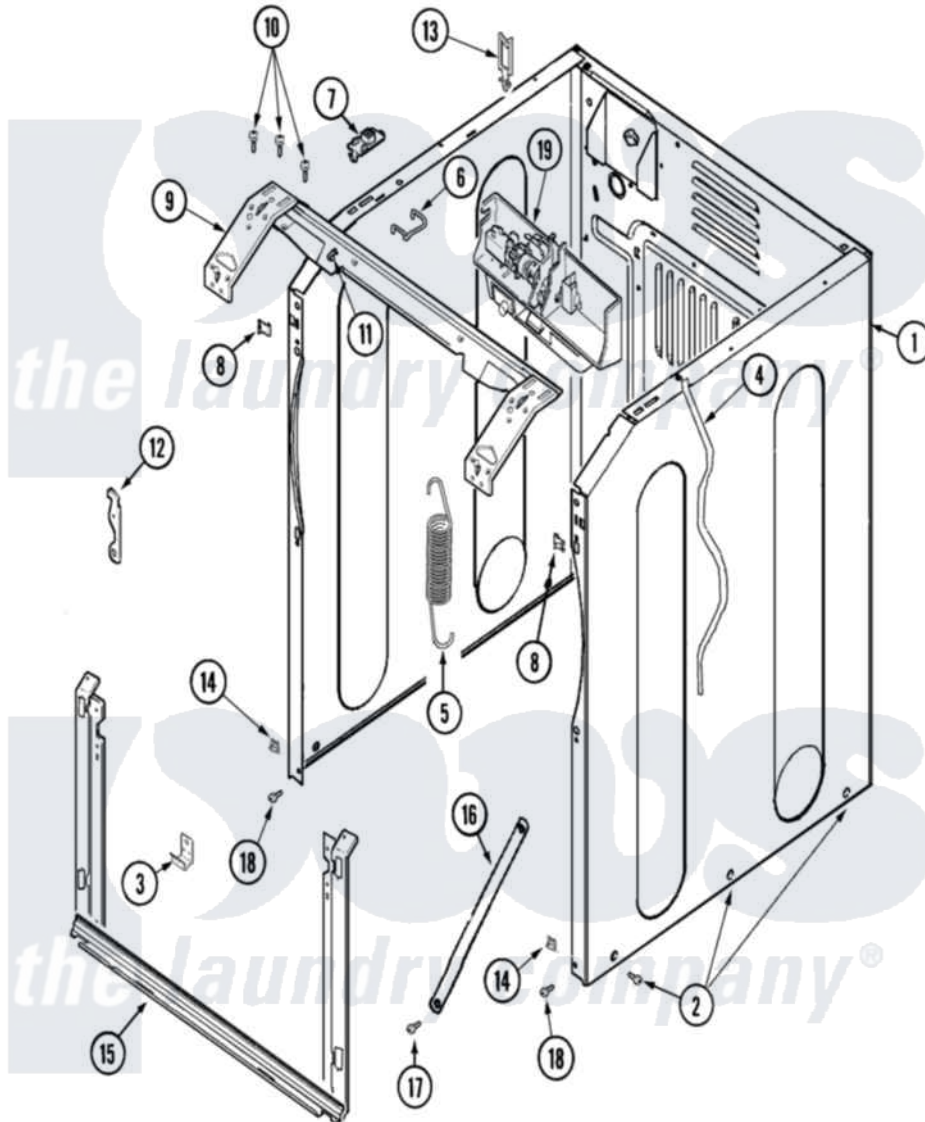

# Maytag MAH21PDDGW 04 - CABINET-FRONT

Maytag [Commercial Maytag MAH21PDDGW Washer Parts](#) Parts Diagram 04 - CABINET-FRONT  
 Click on the part number to view part

Item	Original Part Number	Replaced By	Status	Part Description
001	<a href="#">22003639</a>			Cabinet Assembly
002	<a href="#">213007</a>			Xfor Cabinet See Cabinet, Back
003	<a href="#">22002239</a>			Clip, Front Panel
004	<a href="#">33001836</a>			Strap, Top Cover Support
005	<a href="#">22003254</a>			Spring, Cabinet To Tub
006	<a href="#">22002297</a>			Support, Spring
007	<a href="#">22001997</a>			Spacer, Top Cover
008	<a href="#">22002049</a>			Clip Note: Clip, Front Panel
009	<a href="#">22003637</a>			BRACE ASSEMBLY, TOP CROSS CONTAINS ITEMS 12 & 13
010	<a href="#">22001995</a>			Screw Note: Screw, Tumbler Front And Shroud
011	<a href="#">22002014</a>			Clip, Harness To Support
012	<a href="#">33002597</a>			Hook, Security
013	<a href="#">22003298</a>			Retainer, Wire
014	<a href="#">22002013</a>			Stop, Shipping

015	<a href="#">22001995</a>		Screw Note: Screw, Tumbler Front And Shroud
"	22003638	<a href="#">22003652</a>	Shroud Support Assembly
016	22002259	<a href="#">22002767</a>	Brace, Cross
017	<a href="#">22001995</a>		Screw Note: Screw, Tumbler Front And Shroud
018	<a href="#">22001995</a>		Screw Note: Screw, Tumbler Front And Shroud
019	<a href="#">22003706</a>		Door Lock Assembly, Commercial