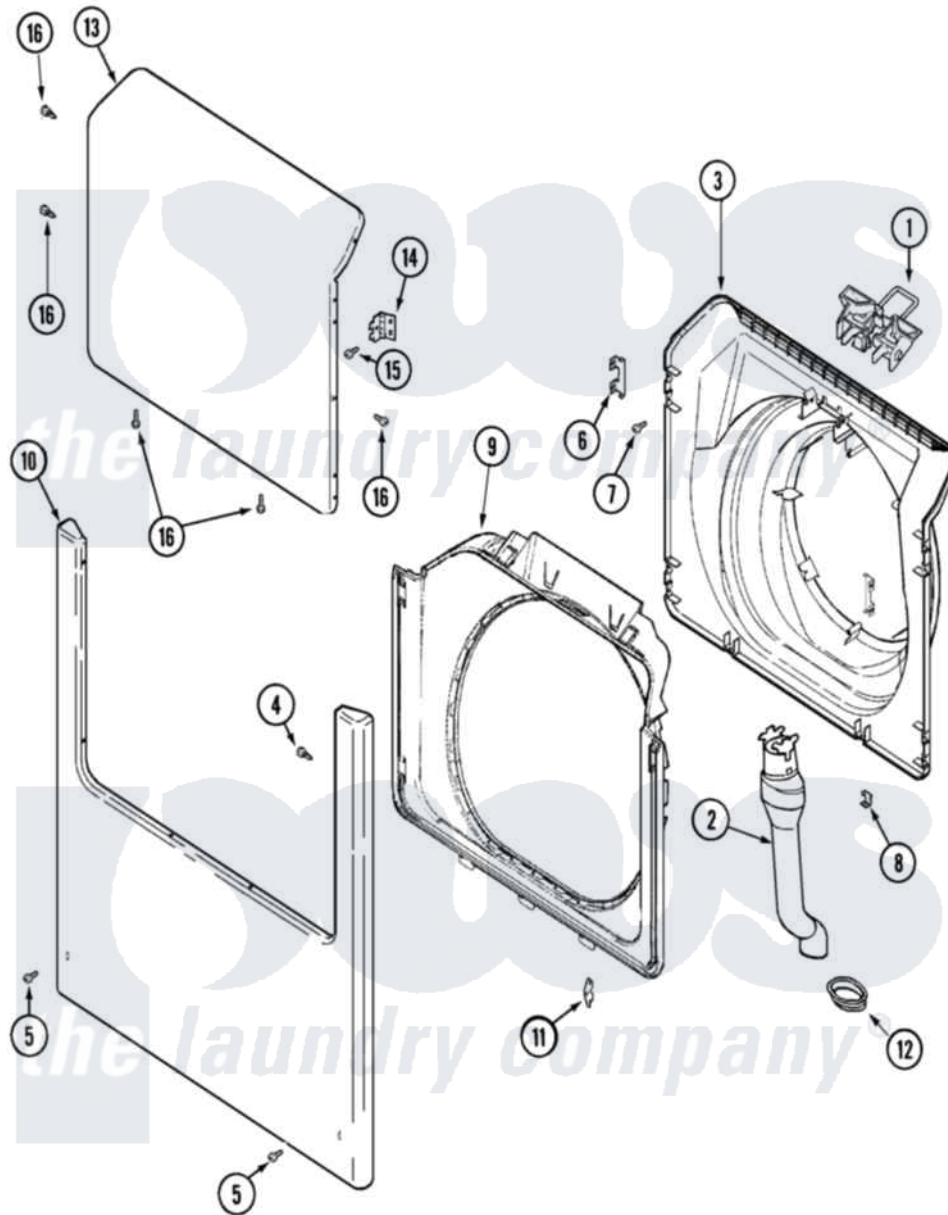

Maytag MAH21PDDGW 05 - DOOR & FRONT PANEL

Maytag Commercial Maytag MAH21PDDGW Washer Parts Parts Diagram 05 - DOOR & FRONT PANEL
 Click on the part number to view part

Item	Original Part Number	Replaced By	Status	Part Description
001	22003269			Door, Lock Hoop Assembly
002	22003850			Vent Tube Assembly
003	22003275			Door, Inner/Door Strike
004	22002244			Clip, Grounding
005	33002190			SCrew, C BraCe, BraCket, Cabinet
006	22002038			Clip, Door
007	22002007			Screw, Wire Frame
008	22002039			Clip, Door
009	22003516	22002234		Shroud And Dispenser Hose
010	22002241	22002836		Panel, Front
011	33001764			Cover, Hinge Hole
"	33001846			Screw, Hinge Hole Cover
012	22003075			Grommet, Vent Tube
013	22002333			Label, Open Door
"	22003785			Door, Outer
014	22002798			Hinge, Door

015	22002062	98006631	Screw
"	22002243		Screw, Front Panel And Hinge
"	22002244		Clip, Grounding
016	22002063		Screw No.8-18AB Wafer Head