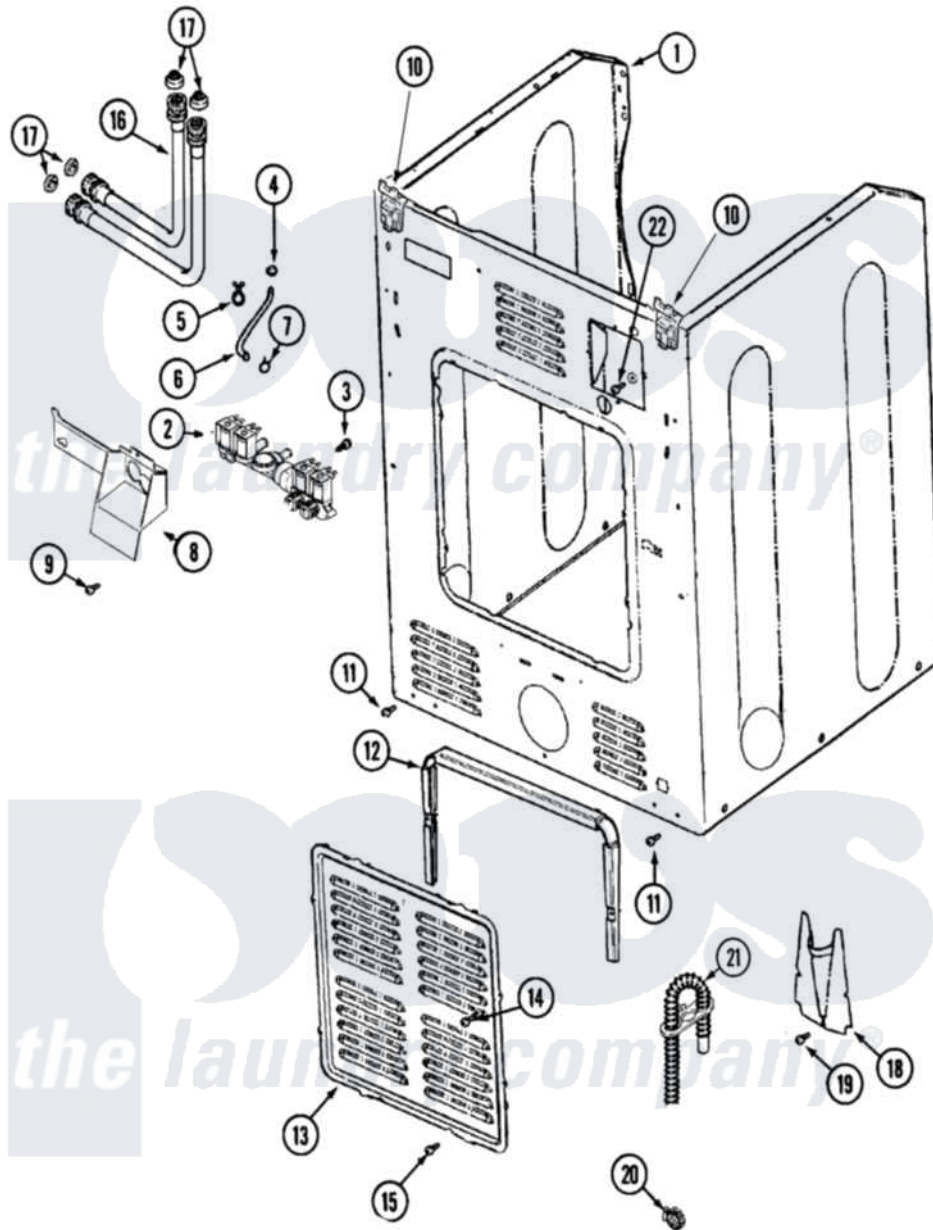

Maytag MAH21PDDGW 06 - CABINET-REAR

Maytag Commercial Maytag MAH21PDDGW Washer Parts Parts Diagram 06 - CABINET-REAR
 Click on the part number to view part

Item	Original Part Number	Replaced By	Status	Part Description
001	22002013			Stop, Shipping
"	22003639			Cabinet Assembly
002	22002903			Valve, Water
003	Y313561			Screw----NA
004	22002054	285655		Clamp, Hose
005	22003707			Cable, Tie
006	22002083			Hose, Injector
007	216169	596669		Clamp, Manifold
008	33002212			Bracket, Water Valve
009	22002436			Screw, Water Valve Bracket
010	22004095			Hinge, Plastic
011	22001995			Screw Note: Screw, Tumbler Front And Shroud
012	22002022			Spacer, Access Panel
013	22002092			Panel, Access
"	22004355			Rear Access Panel
014	22002295	67006908		Screw, Ice Rack

015	22001996	3370225	Screw
016	35-3400		Inlet Hose Assembly
"	35-3401		Inlet Hose Assembly
017	12001413		Strainer And Washer Kit
018	22002704		Cover, Drain Hose
019	22001995		Screw Note: Screw, Tumbler Front And Shroud
020	22001984	285655	Clamp, Hose
021	22002892		Retainer, Drain Hose
"	22003319	12001807	Drain Hose Kit
022	NLA	Not Available	SCREW----NA