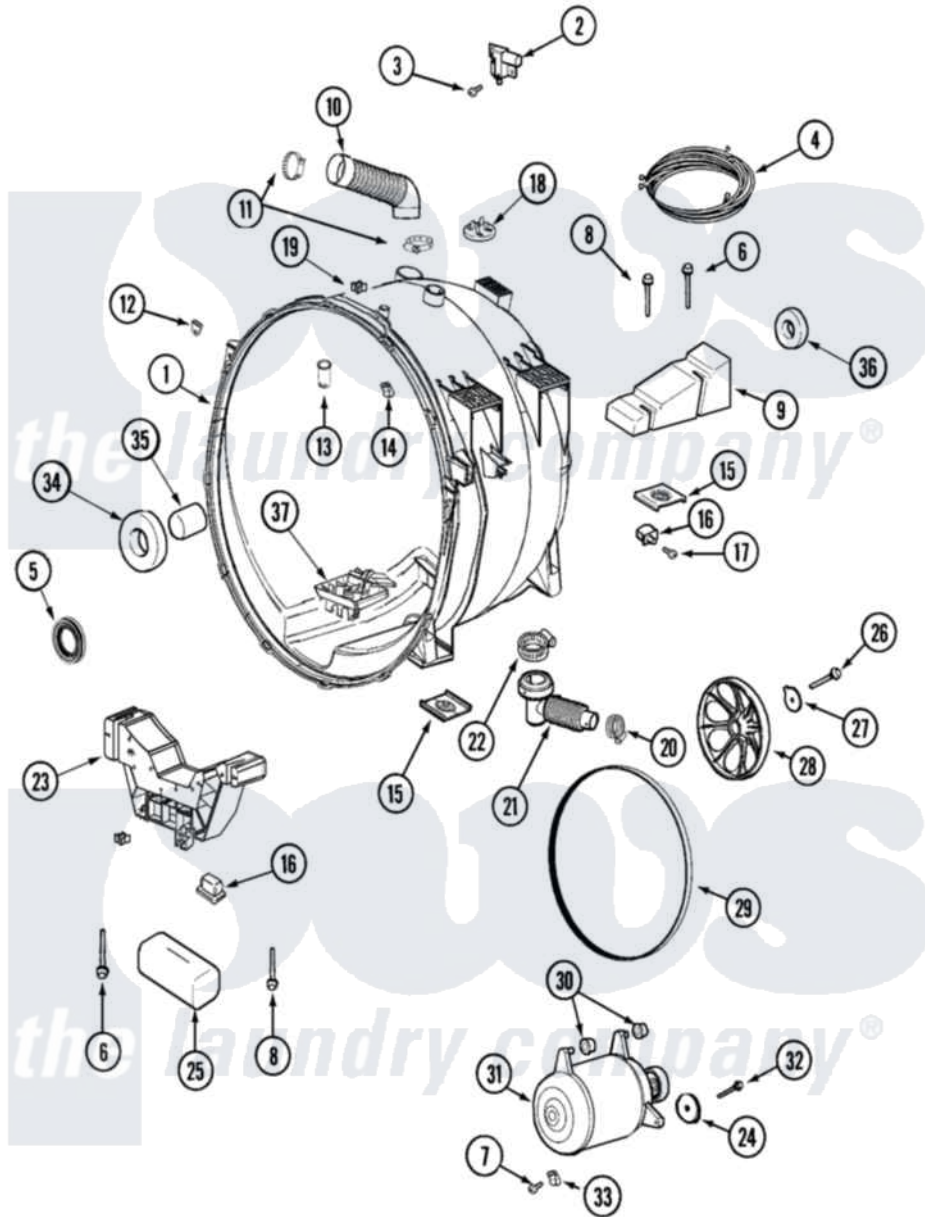

Maytag MAH21PDDGW 07 - OUTER TUB & MOTOR

Maytag Commercial Maytag MAH21PDDGW Washer Parts Parts Diagram 07 - OUTER TUB & MOTOR
 Click on the part number to view part

Item	Original Part Number	Replaced By	Status	Part Description
001	22002061	910187		Screw
"	22004465			Outer Tub Assembly, As Pack
002	22003302			Switch, Internal Unbalance
003	22002061	910187		Screw
"	912615	33002917		Screw, No.10-16
004	22004052			Harness Upper Sub Assembly
005	12002022			Lip Seal Kit
006	22003615			Bolt, Double Sems 5-3/8
"	33002973			Screw, No.9-15 X 1.00 Hx WS
007	22002019			Screw, Wire Clip To Motor Cnt
008	22003616			Bolt, Double Sems 3-3/8
"	33002973			Screw, No.9-15 X 1.00 Hx WS
009	22002102			Weight, Counter Balance
010	22002083			Hose, Injector
011	22003627	616099		Clamp
012	22002103			Clip, U

013	22004310		Water Deflector
014	22002006		Clip, Unbalance Switch Harness
015	22002065		Nut, Counter Balance
016	22002044		Switch, Tub Displacement
017	22002061	910187	Screw
018	22002061	910187	Screw
"	22002797		Clip, Hose
019	22002006		Clip, Unbalance Switch Harness
"	22002019		Screw, Wire Clip To Motor Cnt
020	22001984	285655	Clamp, Hose
021	22003262		Hose, Tub To Pump Outlet
022	22002053	696392	Hose Clamp
023	22003826	22004472	Bracket, Lower
"	22004472		Bracket, Lower
"	33002973		Screw, No.9-15 X 1.00 Hx WS
024	22004306		Washer, Hardened
025	22003827		Cushion
026	22002057	22003937	Screw, Retaining Bolt
027	22003936		Washer
028	22002315		Pulley, Spinner
029	22002313	12001788	Kit, Belt And Isolator--W
030	22003329		Isolator, Motor
031	22003856		Motor, Variable Speed
032	22003686		Bolt, Motor
033	22002006		Clip, Unbalance Switch Harness
034	22002934		Bearing, Front
035	22002935		Spacer, Bearing
036	22003441		Bearing, Rear
037	22002059		Screw, Baffle
"	22003710		Sump Cap W/ Labyrinth Feature