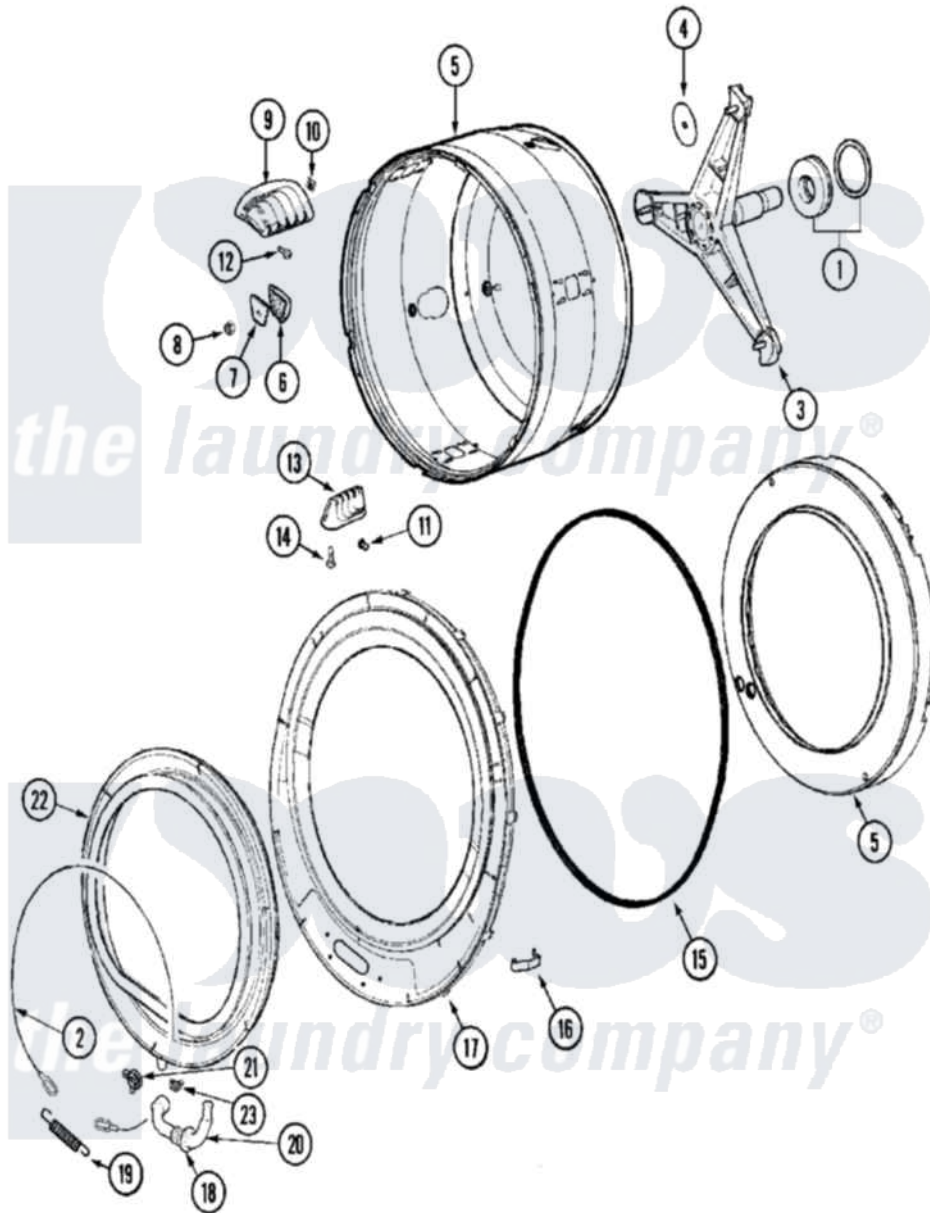

# Maytag MAH21PDDGW 08 - SPINNER ASSEMBLY & OUTER TUB COVER

Maytag [Commercial Maytag MAH21PDDGW Washer Parts](#) Parts Diagram 08 - SPINNER ASSEMBLY & OUTER TUB COVER

[Click on the part number to view part](#)

Item	Original Part Number	Replaced By	Status	Part Description
001	<a href="#">12002022</a>			Lip Seal Kit
002	<a href="#">22002327</a>			Wire, Boot Clamp
003	<a href="#">22002123</a>			Tube, Molykote
"	22004081	<a href="#">W10181639</a>		Support
004	<a href="#">22002023</a>			Washer, Plastic
005	22003549	<a href="#">6-2717080</a>		Spinner As
006	<a href="#">22002482</a>			Washer, Profile
007	<a href="#">22002020</a>			Washer, Spinner Support
008	22002122	<a href="#">2207454</a>		Nut, Hex
009	<a href="#">22001985</a>			Baffle, Drip
010	<a href="#">22002009</a>			Grommet, Baffle
011	<a href="#">22001999</a>			Grommet, Baffle
012	<a href="#">22003556</a>			Screw, Baffle
013	<a href="#">22001986</a>			Baffle, Drip
014	<a href="#">22002059</a>			Screw, Baffle
015	<a href="#">22002077</a>			Seal, Tub Cover

016	<a href="#">22002050</a>		Clip, Tub To Cover
017	22004264	<a href="#">22004254</a>	Cover, Tub W/Sealandcaps Aspk
018	<a href="#">22003074</a>		Guard, Hose
019	<a href="#">22002099</a>		Spring, Tub
020	22003071	<a href="#">22004477</a>	Drain Hose, Door Boot
021	Y22003072	<a href="#">22003072</a>	CLAMP, HOSE DOUBLE WIRE
022	<a href="#">22003893</a>		Door Boot, Black
023	<a href="#">22003073</a>	<a href="#">596669</a>	Clamp, Manifold
024	<a href="#">22003081</a>		Plug