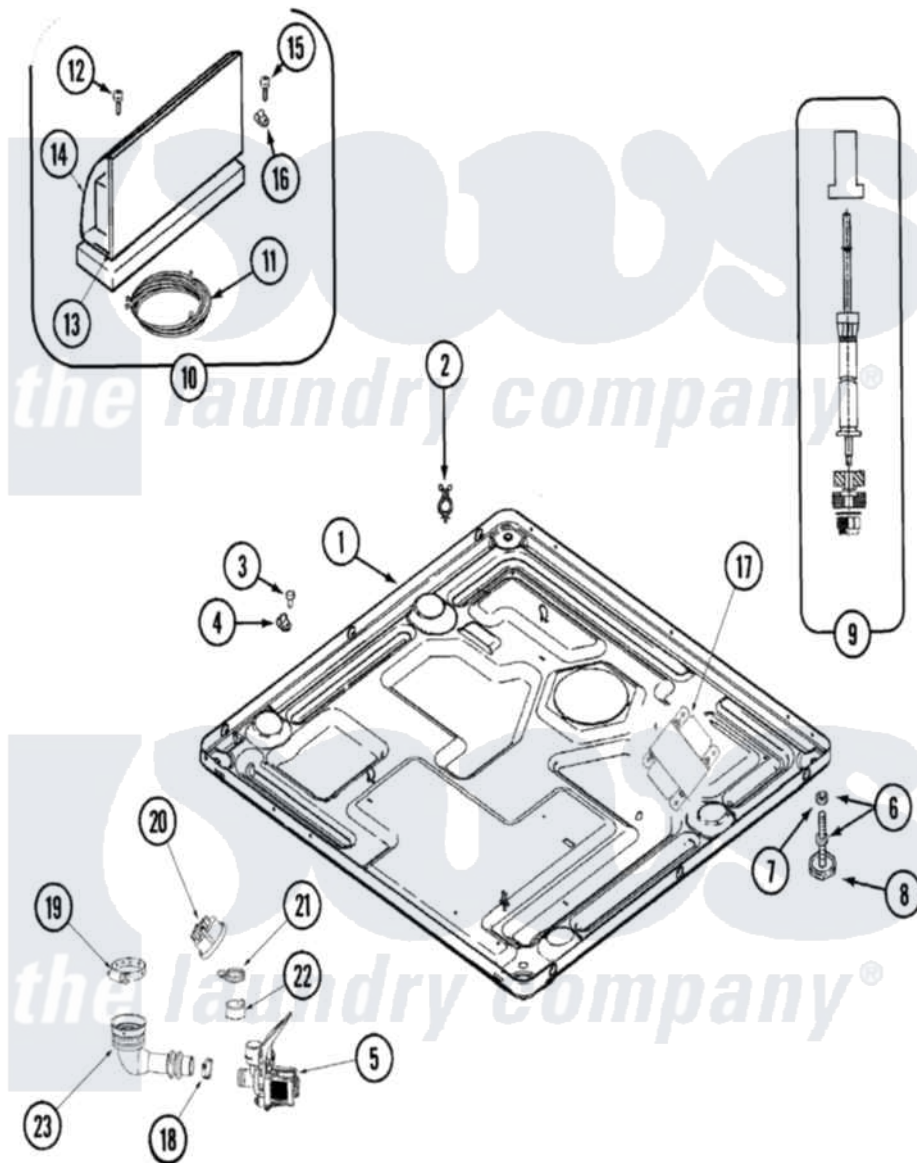

Maytag MAH21PDDGW 09 - BASE & MOTOR CONTROL

Maytag [Commercial Maytag MAH21PDDGW Washer Parts](#) Parts Diagram 09 - BASE & MOTOR CONTROL
 Click on the part number to view part

Item	Original Part Number	Replaced By	Status	Part Description
001	22003298			Retainer, Wire
"	22003926	22003435		Base, Assembly
002	315471	22003298		Retainer, Wire
003	212276	W10116760		Screw
004	22002014			Clip, Harness To Support
005	22003709			Pump, Drain
006	22003544			Adjustable Leg W/Foot And Nut
007	Y052740	62739		Nut, Lock
008	210684			Foot, Adjustable Leg
009	22001988			Strut Assembly-Rear
010	22004099			Motor Control W/Filter
"	Y313561			Screw---NA
011	22004047	22004212		Motor Harness
012	212276	W10116760		Screw
013	22003548			BRACKET, MTG. (SR MOTOR CTL)

014	22003773		Shield, Motor Control Board
"	22003777		Motor Control Drip Shield
015	210720		Rivet, Bearing To Tumbler Fmt
016	22002173	22002014	Clip, Harness To Support
017	22002477		Shield, Transformer
"	22003778		Transformer
018	22001984	285655	Clamp, Hose
019	22002053	696392	Hose Clamp
020	22003728		Switch, Pressure Items 22-30 Listed As Series
021	22002853	285655	Clamp, Hose
022	22003268		Cap, Rubber
023	22003262		Hose, Tub To Pump Outlet