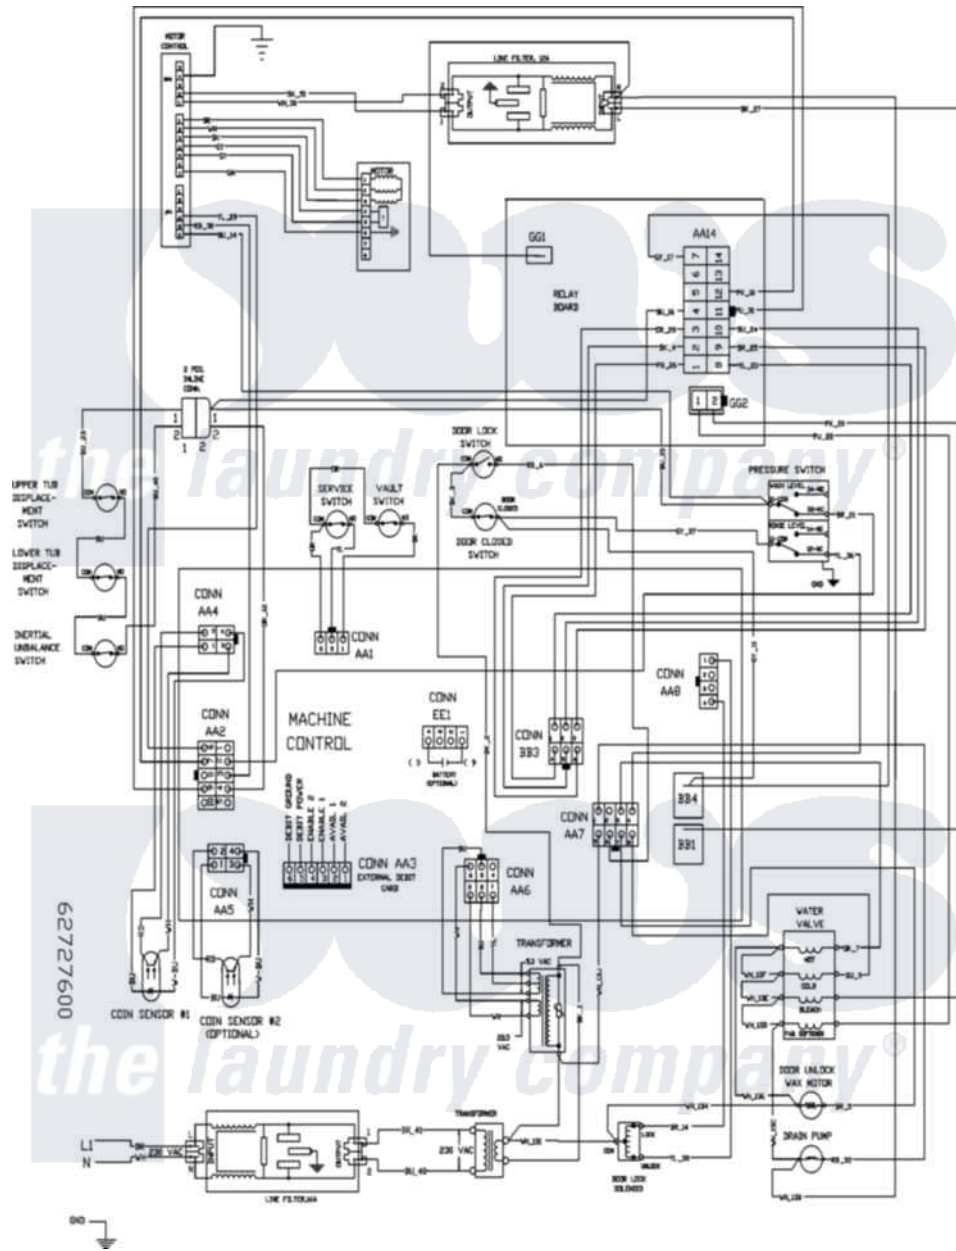

# Maytag MAH21PDDGW 10 - WIRING INFORMATION

Maytag [Commercial Maytag MAH21PDDGW Washer Parts](#) Parts Diagram 10 - WIRING INFORMATION  
 Click on the part number to view part

Item	Original Part Number	Replaced By	Status	Part Description
001	NLA		Not Available	WIRING INFORMATION