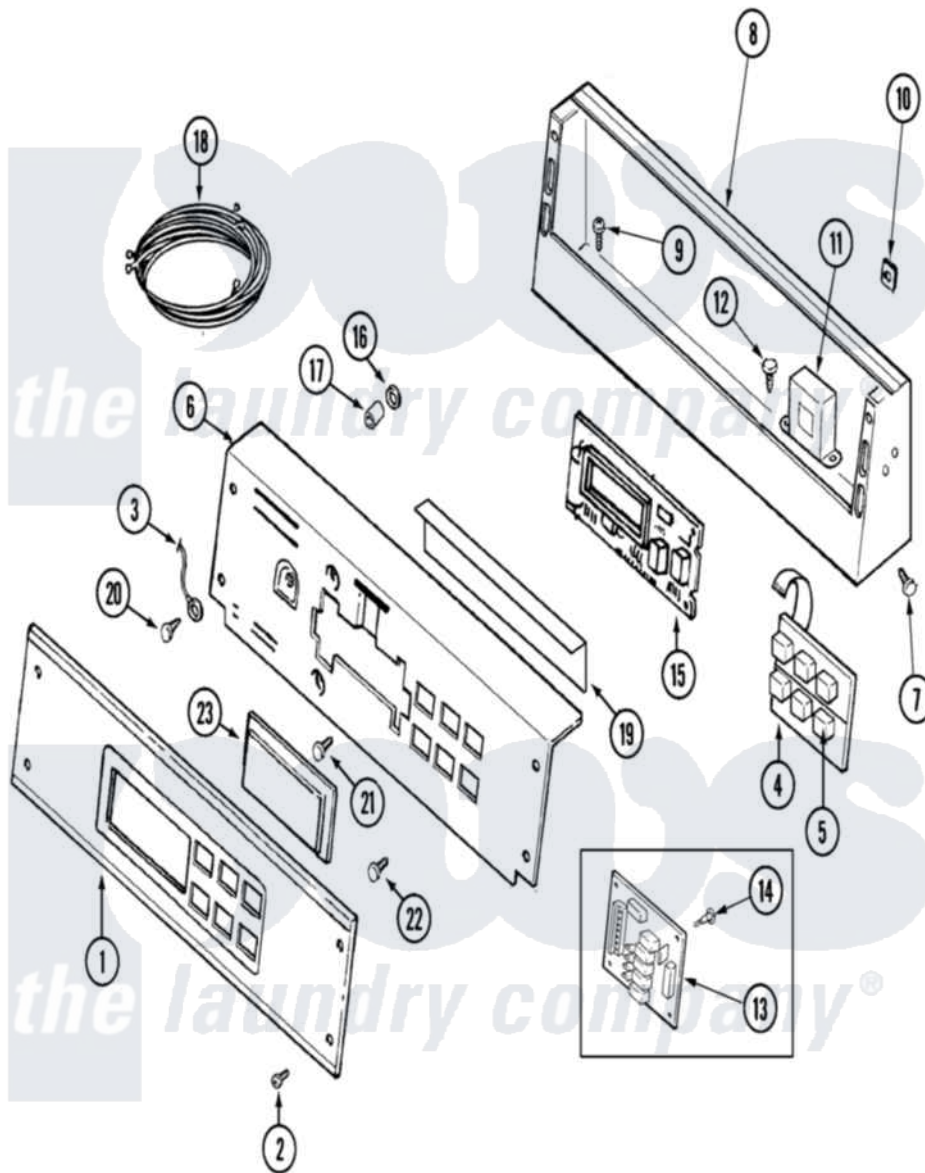

Maytag MAH21PDDWQ 01 - CONTROL PANEL

Maytag Commercial Maytag MAH21PDDWQ Washer Parts Parts Diagram 01 - CONTROL PANEL
 Click on the part number to view part

Item	Original Part Number	Replaced By	Status	Part Description
001	22004349			Facia - Pd/Ps
002	215506			Screw, Control Panel Overlay
003	205810			Wire, Ground
004	206808	W10135389		Push Button And Switch Assembly
"	215527	W10140652		Screw, 6-20 X 1/2
005	215517	W10131113		Push Button
006	22003676			Switch Brkt And Back Brkt
"	22003724			Bracket, Back
007	212276	W10116760		Screw
008	22003088			Console
"	22003089			Console
"	22003854	22003858		EMI Suppression Filter, 16a
009	22002925	3370225		Screw
010	215003			Fastener, Panel And Bracket
011	22001960			Transformer
012	22002925	3370225		Screw

013	22004172		Relay Board Drs
014	33001204		Stand-Off, Ccontrol Board
015	22004255	22004335	Control Board
016	912077		Locknut, Reader Harness
017	22002943		Stand-Off
018	22003934		Wire Harness
"	Y2205141		Harness, Wire
019	22002954		Deflector, Water
020	210186	3370225	Screw
021	215526		Screw, Circuit Board
022	215527	W10140652	Screw, 6-20 X 1/2
023	22001962	W10131114	Cover, Display
024	NLA	Not Available	MANUAL-USE & CARE