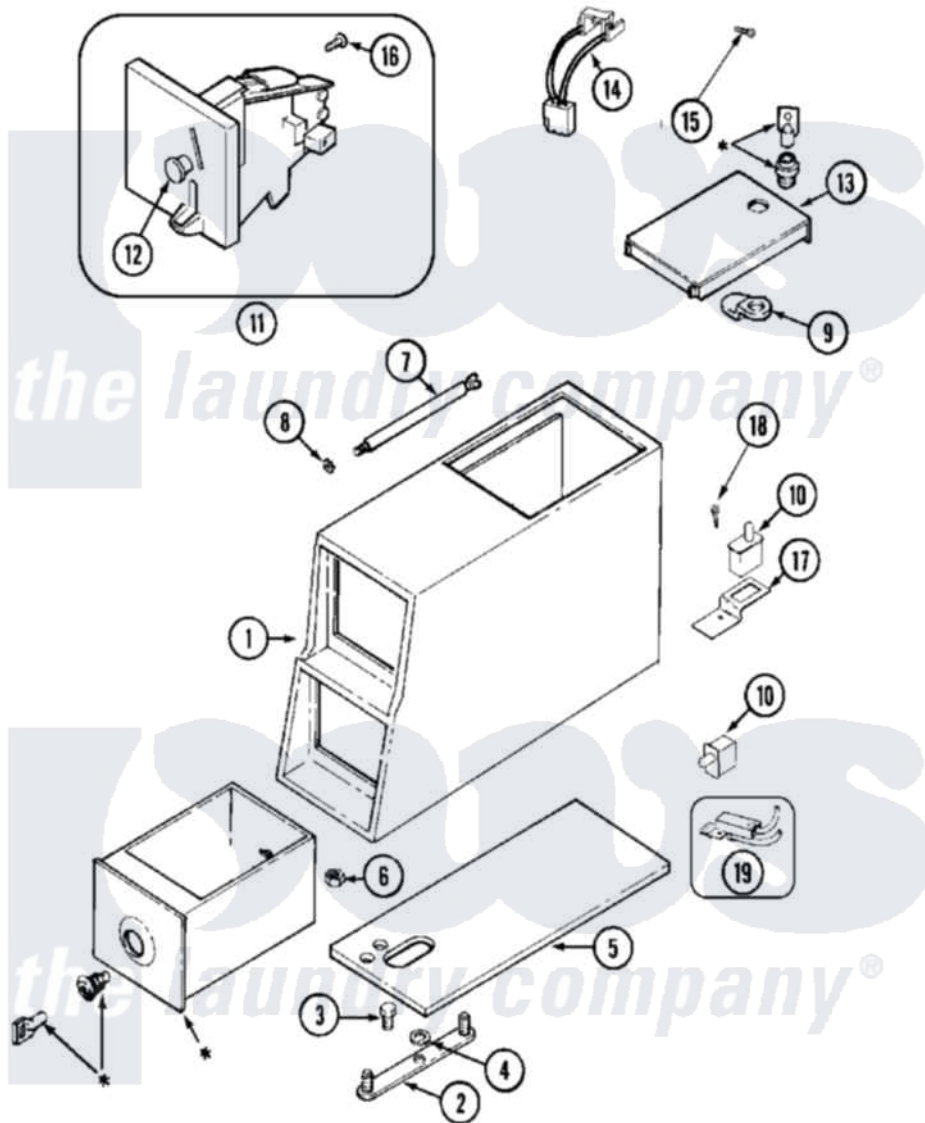

Maytag MAH21PDDWQ 02 - CONTROL CENTER

* CONTACT YOUR COMMERCIAL LAUNDRY DISTRIBUTOR

Maytag [Commercial Maytag MAH21PDDWQ Washer Parts](#) Parts Diagram 02 - CONTROL CENTER

[Click on the part number to view part](#)

Item	Original Part Number	Replaced By	Status	Part Description
001	22002480			Vault, Coin PD Coin Drop Supplied By Dist.
"	33002428	22002480		Vault, Coin PD Coin Drop Supplied By Dist.
002	22001810		Not Available	STRAP, MOUNTING
003	22002925	3370225		Screw
004	910309			Washer, Mounting Strap
005	22002072			Gasket, Control Center
"	22002618			Gasket, Control Center
006	Y052740	62739		Nut, Lock
007	22001903	8576635		Bolt
008	910181			Lockwasher, Terminal Block
009	22003677			Nut, Locking Cam
010	33001250			Switch, Vault And Service Door
011	22003678	22004112		Coin Drop Greenwald Us.25
"	22004113	W10133245		Dual Coin Drop Assembly

"	22004114	Coin Drop Greenwald .25
"	33002644	Dual Faceplate Assembly
"	33002646	Coin Drop-Canada
"	33002647	Single Faceplate Assembly
012	216200	Face Plate Return Button
013	22003679	Timer Access Door Assembly
"	22003692	Timer Access Door Assembly
014	22001965	Optic Switch Assembly
015	314665	Screw, Switch Assembly
016	22001069	Screw, Vault To Control Cover
017	22001404	Bracket, Service Switch
018	22001069	Screw, Vault To Control Cover
019	22001966	Harness, Sensor Switch