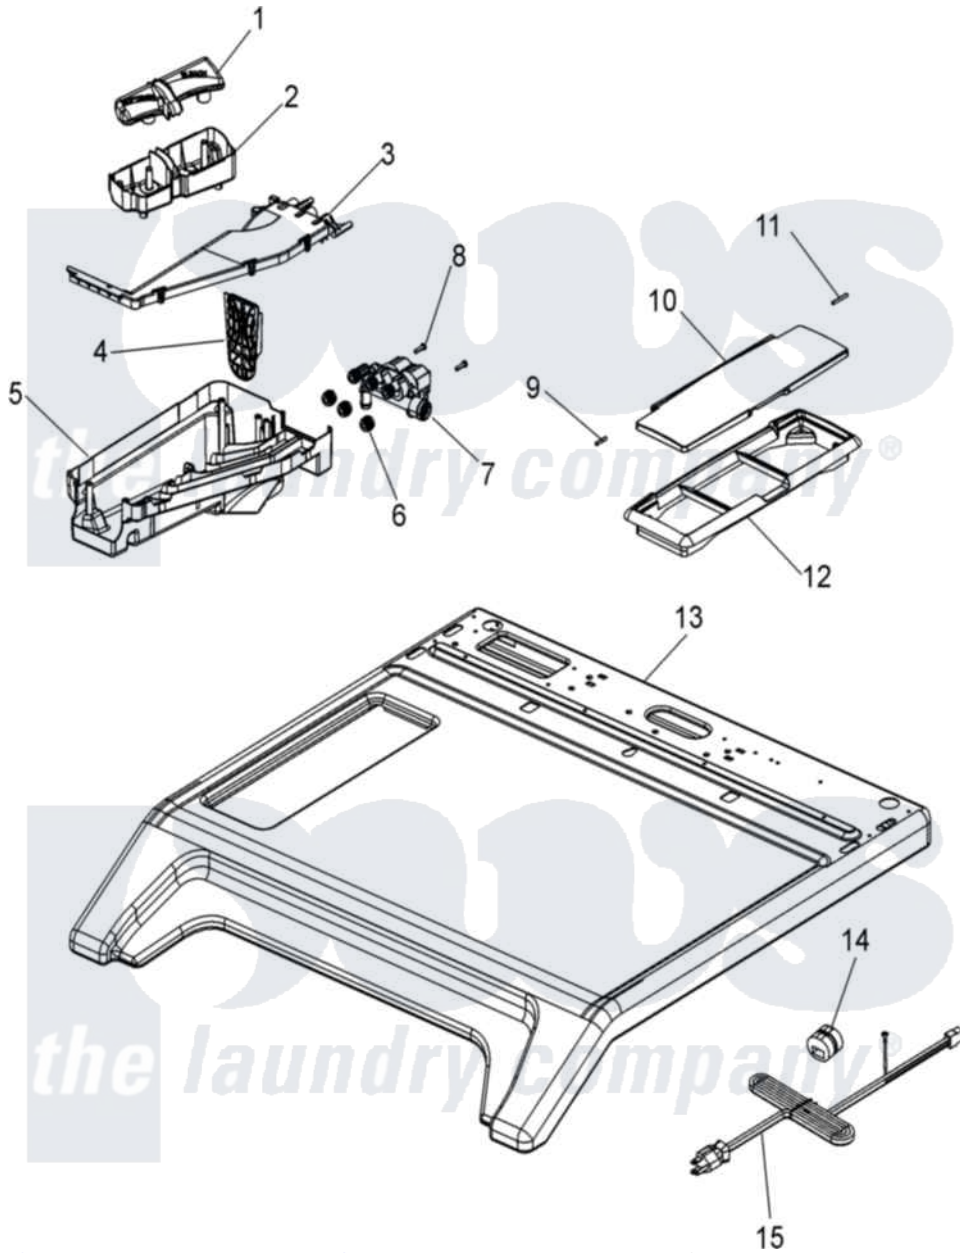

Maytag MAH21PDDWQ 03 - TOP

Maytag [Commercial Maytag MAH21PDDWQ Washer Parts](#) Parts Diagram 03 - TOP
 Click on the part number to view part

Item	Original Part Number	Replaced By	Status	Part Description
001	22003849			Siphon Cap
002	22003848			Siphon Cup
003	22003845			Dispenser Cover
004	22003321			Grid, Dispenser
005	22003833			Hose, Tub Shower
"	22003844			Dispenser Bottom
006	22003847	12001929		Valve Seal Kit
007	22003846	12001930		Dispenser Valve Assembly Kit
008	22002243			Screw, Front Panel And Hinge
009	Y912679			Pin, Hinge
010	22002941			Lid, Dispenser Commercial
011	Y912678	6-912678		Pin- Hinge
012	22003665			Bezel, Dispenser
013	22004178			Cover, Top
"	22004179			Cover, Top
014	211881			Grommet, Cord Part Not Used-Gas Models Only