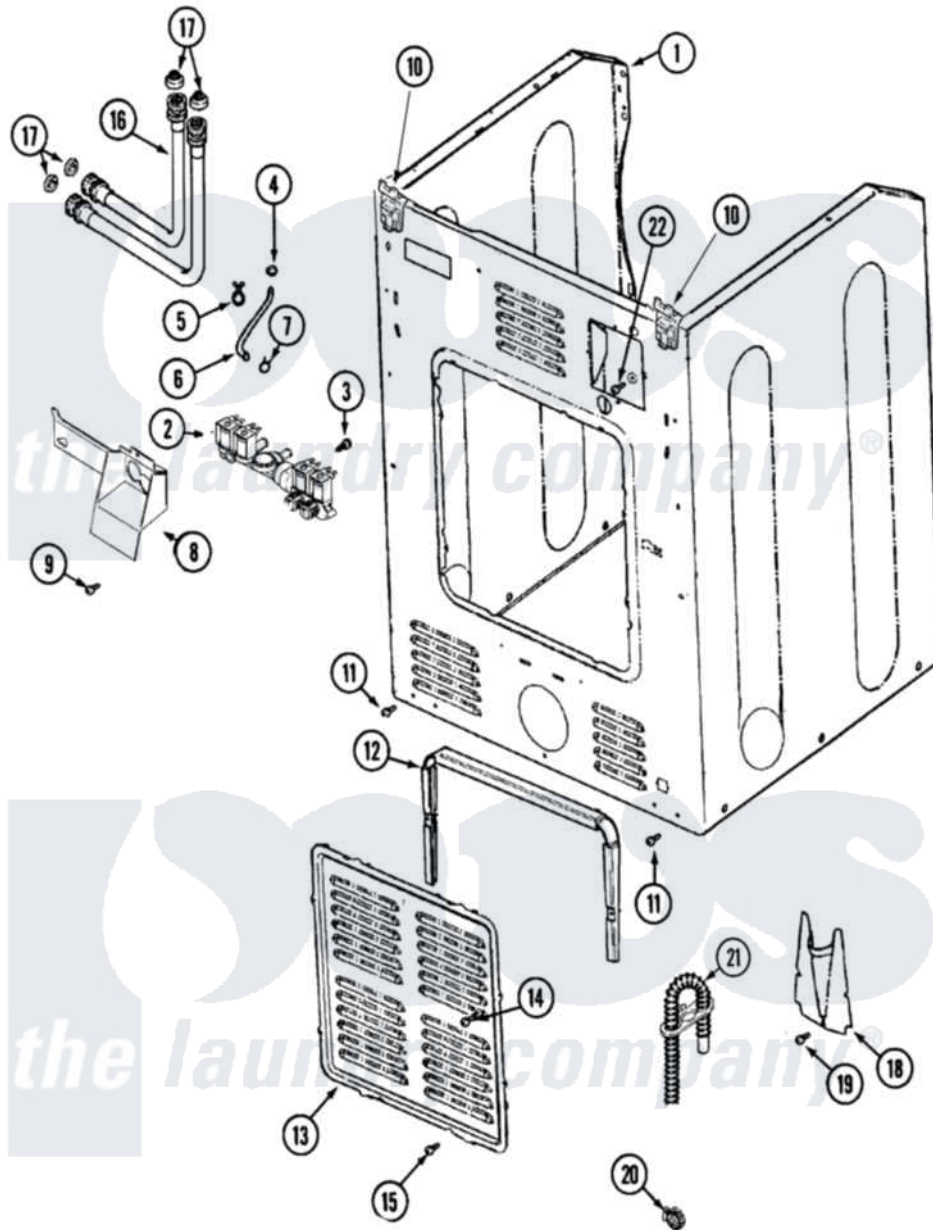

Maytag MAH21PDDWQ 05 - CABINET-REAR

Maytag Commercial Maytag MAH21PDDWQ Washer Parts Parts Diagram 05 - CABINET-REAR
 Click on the part number to view part

Item	Original Part Number	Replaced By	Status	Part Description
001	22003639			Cabinet Assembly
"	NLA		Not Available	CABINET ASSY. (BISQUE AS PK)
002	22004186	22003940		Water Valve
003	22002436			Screw, Water Valve Bracket
004	22002054	285655		Clamp, Hose
005	22003707			Cable, Tie
006	22002083			Hose, Injector
007	216169	596669		Clamp, Manifold
008	33002212			Bracket, Water Valve
009	22002436			Screw, Water Valve Bracket
010	22004095			Hinge, Plastic
011	22001995			Screw Note: Screw, Tumbler Front And Shroud
012	22002022			Spacer, Access Panel
013	22002092			Panel, Access
"	22004355			Rear Access Panel

014	22002295	67006908		Screw, Ice Rack
015	22001996	3370225		Screw
016	22003682	12001901		Kit-Inlet Hose Assembly
"	22003683	12001900		Kit-Inlet Hose Assembly
017	12001413			Strainer And Washer Kit
018	22002704			Cover, Drain Hose
019	22001995			Screw Note: Screw, Tumbler Front And Shroud
020	22001984	285655		Clamp, Hose
021	22002892			Retainer, Drain Hose
"	22003319	12001807		Drain Hose Kit
022	NLA		Not Available	SCREW---NA