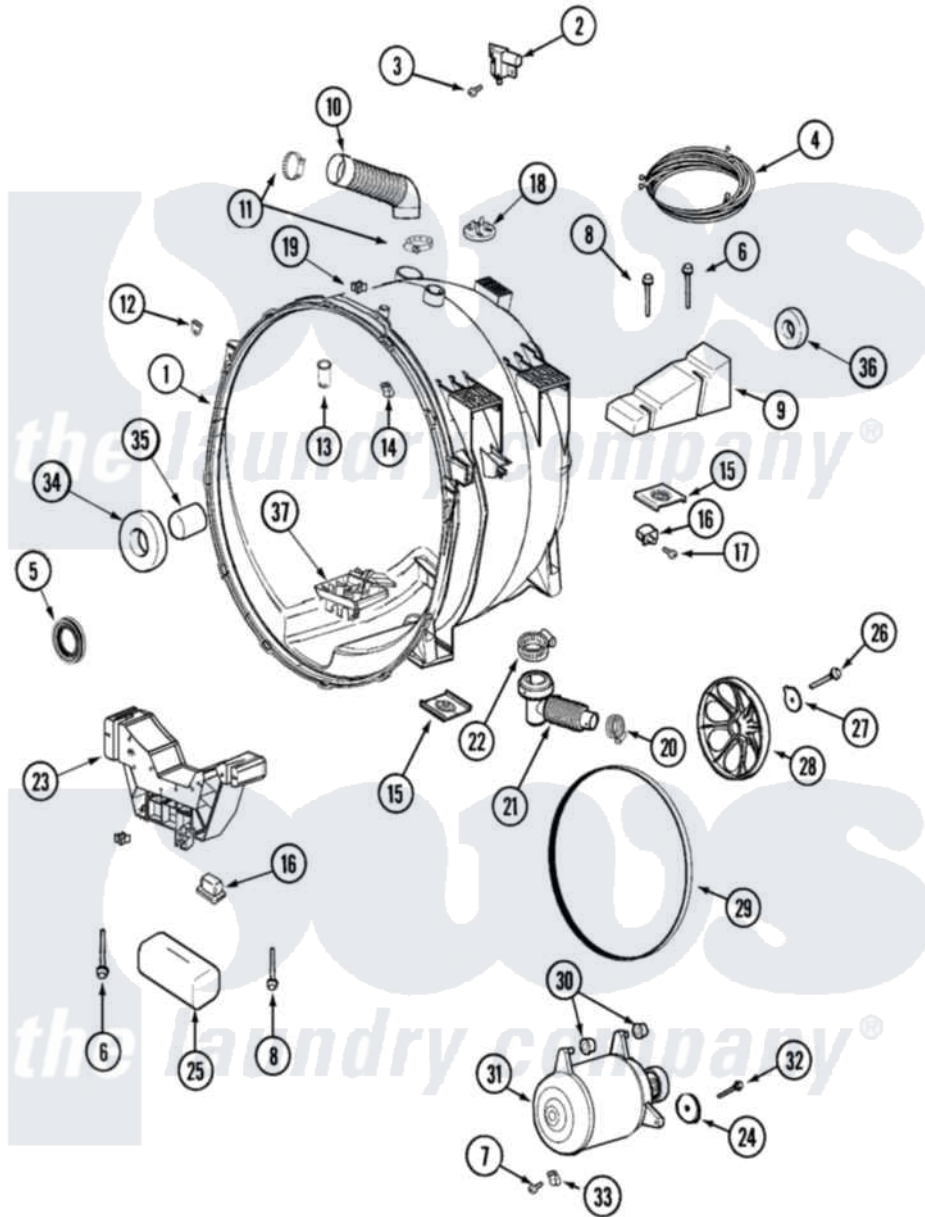

Maytag MAH21PDDWQ 06 - OUTER TUB & MOTOR

Maytag Commercial Maytag MAH21PDDWQ Washer Parts Parts Diagram 06 - OUTER TUB & MOTOR
 Click on the part number to view part

Item	Original Part Number	Replaced By	Status	Part Description
001	22004465			Outer Tub Assembly, As Pack
002	22003302			Switch, Internal Unbalance
003	22002061	910187		Screw
004	22004052			Harness Upper Sub Assembly
005	12002022			Lip Seal Kit
006	22003615			Bolt, Double Sems 5-3/8
"	33002973			Screw, No.9-15 X 1.00 Hx WS
007	22002019			Screw, Wire Clip To Motor Cnt
008	22003616			Bolt, Double Sems 3-3/8
"	33002973			Screw, No.9-15 X 1.00 Hx WS
009	22002102			Weight, Counter Balance
010	22002083			Hose, Injector
011	22003627	616099		Clamp
012	22002103			Clip, U
013	22003833			Hose, Tub Shower
"	22004310			Water Deflector

014	22002006		Clip, Unbalance Switch Harness
015	22002065		Nut, Counter Balance
016	22002044		Switch, Tub Displacement
017	22002061	910187	Screw
018	22002797		Clip, Hose
019	22002006		Clip, Unbalance Switch Harness
"	22002019		Screw, Wire Clip To Motor Cnt
020	22001984	285655	Clamp, Hose
021	22003262		Hose, Tub To Pump Outlet
022	22002053	696392	Hose Clamp
023	22003826	22004472	Bracket, Lower
"	22004472		Bracket, Lower
"	33002973		Screw, No.9-15 X 1.00 Hx WS
024	22002320		Washer, Belt Tension Bolt
025	22003827		Cushion
026	22002057	22003937	Screw, Retaining Bolt
027	22003936		Washer
028	22002315		Pulley, Spinner
029	22002313	12001788	Kit, Belt And Isolator--W
030	22003329		Isolator, Motor
031	22003856		Motor, Variable Speed
032	22003686		Bolt, Motor
033	22002006		Clip, Unbalance Switch Harness
034	22002934		Bearing, Front
035	22002935		Spacer, Bearing
036	22003441		Bearing, Rear
037	22002059		Screw, Baffle
"	22003710		Sump Cap W/ Labyrinth Feature