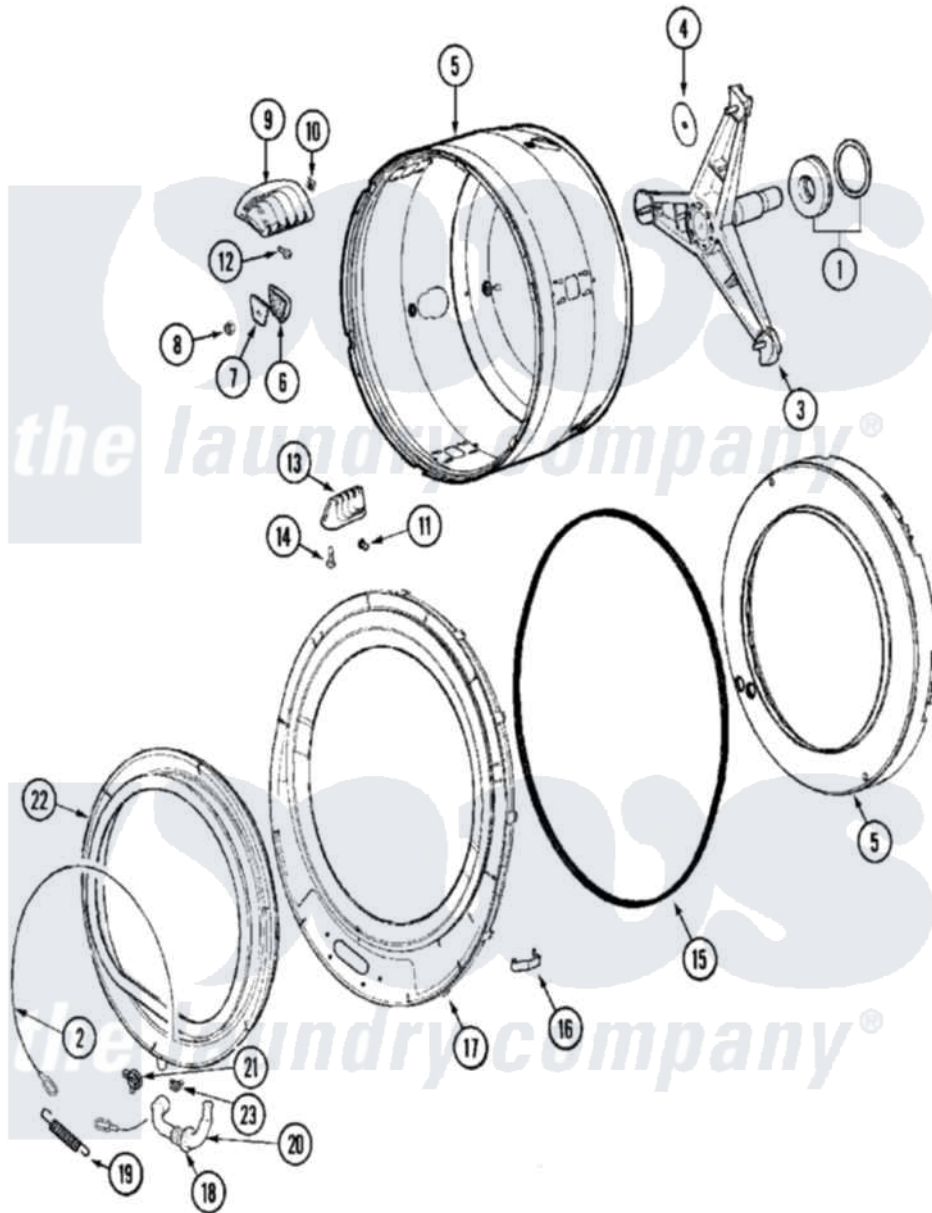

# Maytag MAH21PDDWQ 07 - SPINNER ASSEMBLY & OUTER TUB COVER

Maytag Commercial Maytag MAH21PDDWQ Washer Parts Diagram 07 - SPINNER ASSEMBLY & OUTER TUB COVER

[Click on the part number to view part](#)

Item	Original Part Number	Replaced By	Status	Part Description
001	<a href="#">12002022</a>			Lip Seal Kit
002	<a href="#">22002327</a>			Wire, Boot Clamp
003	22004081	<a href="#">W10181639</a>		Support
004	<a href="#">22002023</a>			Washer, Plastic
005	22003670	<a href="#">6-2717080</a>		Spinner As
006	<a href="#">22002482</a>			Washer, Profile
007	<a href="#">22002020</a>			Washer, Spinner Support
008	22002122	<a href="#">2207454</a>		Nut, Hex
009	<a href="#">22001985</a>			Baffle, Drip
010	<a href="#">22002009</a>			Grommet, Baffle
011	<a href="#">22001999</a>			Grommet, Baffle
012	<a href="#">22003556</a>			Screw, Baffle
013	<a href="#">22001986</a>			Baffle, Drip
014	<a href="#">22002059</a>			Screw, Baffle
015	<a href="#">22002077</a>			Seal, Tub Cover
016	<a href="#">22002050</a>			Clip, Tub To Cover

017	22004264	<a href="#">22004254</a>	Cover, Tub W/Sealandcaps Aspk
018	<a href="#">22003074</a>		Guard, Hose
019	<a href="#">22002099</a>		Spring, Tub
020	22003071	<a href="#">22004477</a>	Drain Hose, Door Boot
021	Y22003072	<a href="#">22003072</a>	CLAMP, HOSE DOUBLE WIRE
022	<a href="#">22003893</a>		Door Boot, Black
023	<a href="#">22003073</a>	<a href="#">596669</a>	Clamp, Manifold