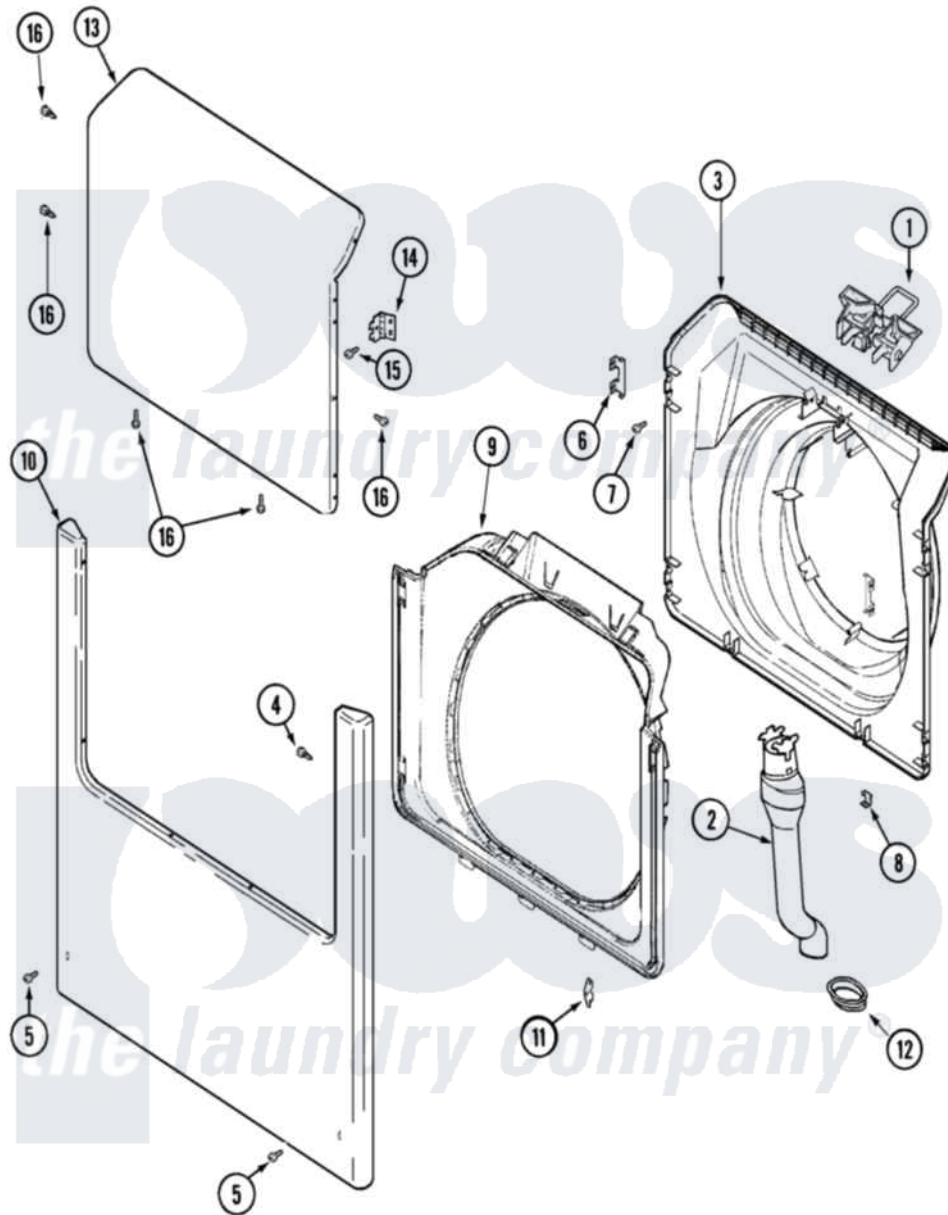

# Maytag MAH21PDDWQ 09 - DOOR, SHROUD, & FRONT PANEL

Maytag [Commercial Maytag MAH21PDDWQ Washer Parts](#) Parts Diagram 09 - DOOR, SHROUD, & FRONT PANEL  
 Click on the part number to view part

Item	Original Part Number	Replaced By	Status	Part Description
001	<a href="#">22003269</a>			Door, Lock Hoop Assembly
002	<a href="#">22003850</a>			Vent Tube Assembly
003	<a href="#">22003275</a>			Door, Inner/Door Strike
004	<a href="#">22002244</a>			Clip, Grounding
005	<a href="#">33002190</a>			SCrew, C BraCe, BraCket, Cabinet
006	<a href="#">22002038</a>			Clip, Door
007	<a href="#">22002007</a>			Screw, Wire Frame
008	<a href="#">22002039</a>			Clip, Door
009	22003516	<a href="#">22002234</a>		Shroud And Dispenser Hose
010	22002663		Not Available	PANEL, FRONT (BISQ)
"	<a href="#">22002836</a>			Panel, Front
011	<a href="#">33001764</a>			Cover, Hinge Hole
"	<a href="#">33001846</a>			Screw, Hinge Hole Cover
"	<a href="#">33002349</a>			Cover, Hinge Hole
012	<a href="#">22003075</a>			Grommet, Vent Tube
013	<a href="#">22003785</a>			Door, Outer

"	22003786	Not Available	DOOR, OUTER (BSQ)
014	<a href="#">22002798</a>		Hinge, Door
015	22002062	<a href="#">98006631</a>	Screw
"	<a href="#">22002243</a>		Screw, Front Panel And Hinge
"	<a href="#">22002244</a>		Clip, Grounding
016	<a href="#">22002063</a>		Screw No.8-18AB Wafer Head